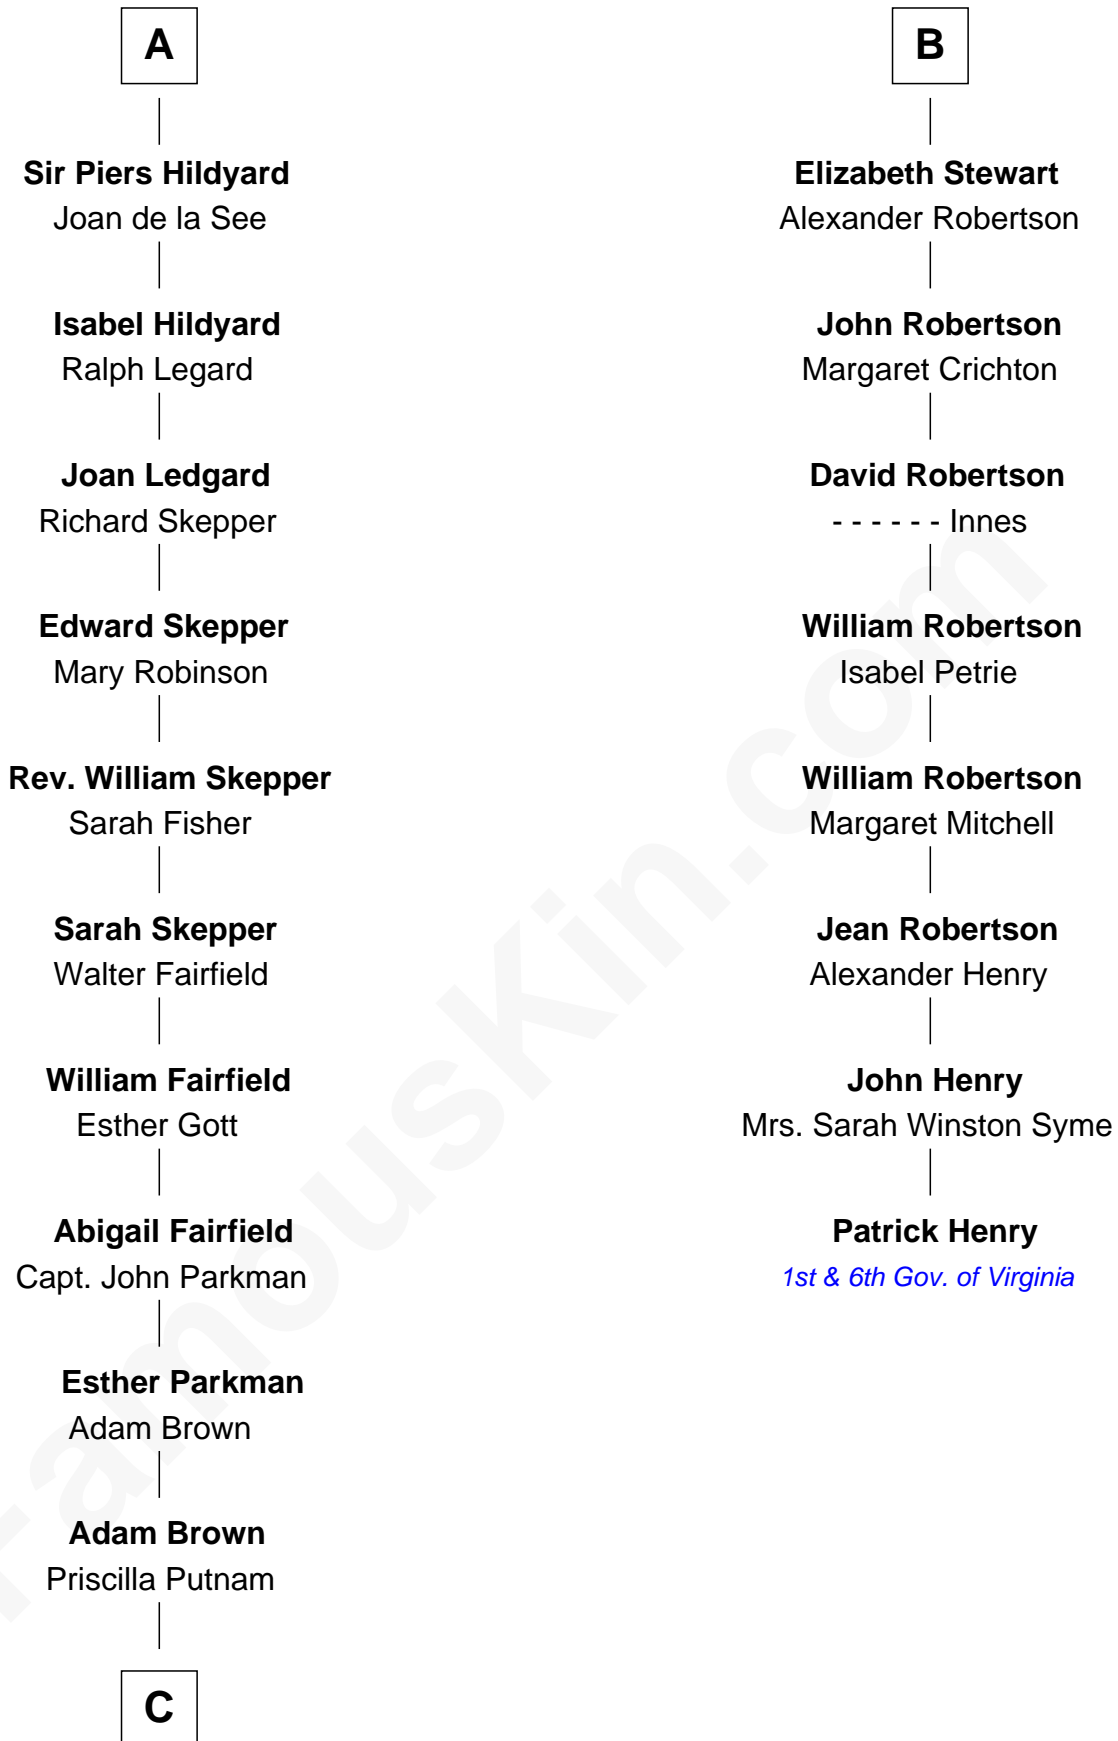

FamousKin.com Relationship Chart of

Calvin Coolidge

30th U.S. President

14th cousin 7 times removed of

Patrick Henry

1st and 6th Governor of Virginia

C

Israel Putnam Brown

30th U.S. President

FamousKin.com