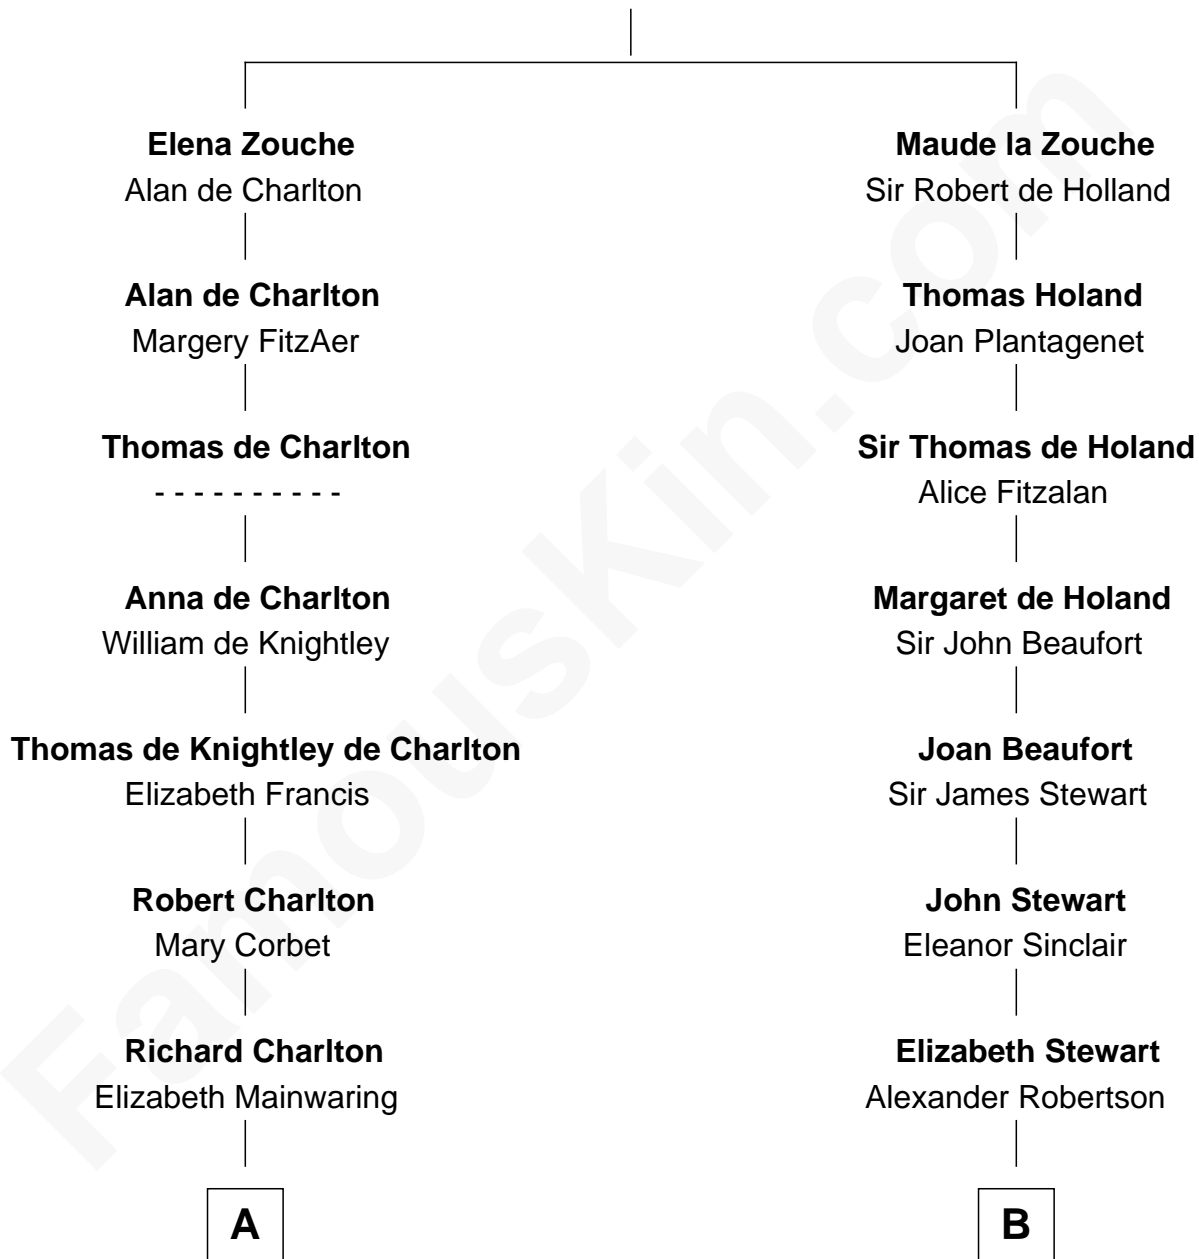

FamousKin.com Relationship Chart of

Calvin Coolidge

30th U.S. President

13th cousin 7 times removed of

Patrick Henry

1st and 6th Governor of Virginia

Sir Alan la Zouche

Eleanor de Segrave

C

—
Mary Davis

John Dunlap Moor

—
Hiram Dunlap Moor

Abigail Pinney Franklin

—
Victoria Josephine Moor

Col. John Calvin Coolidge

—
Calvin Coolidge

30th U.S. President

FamousKin.com