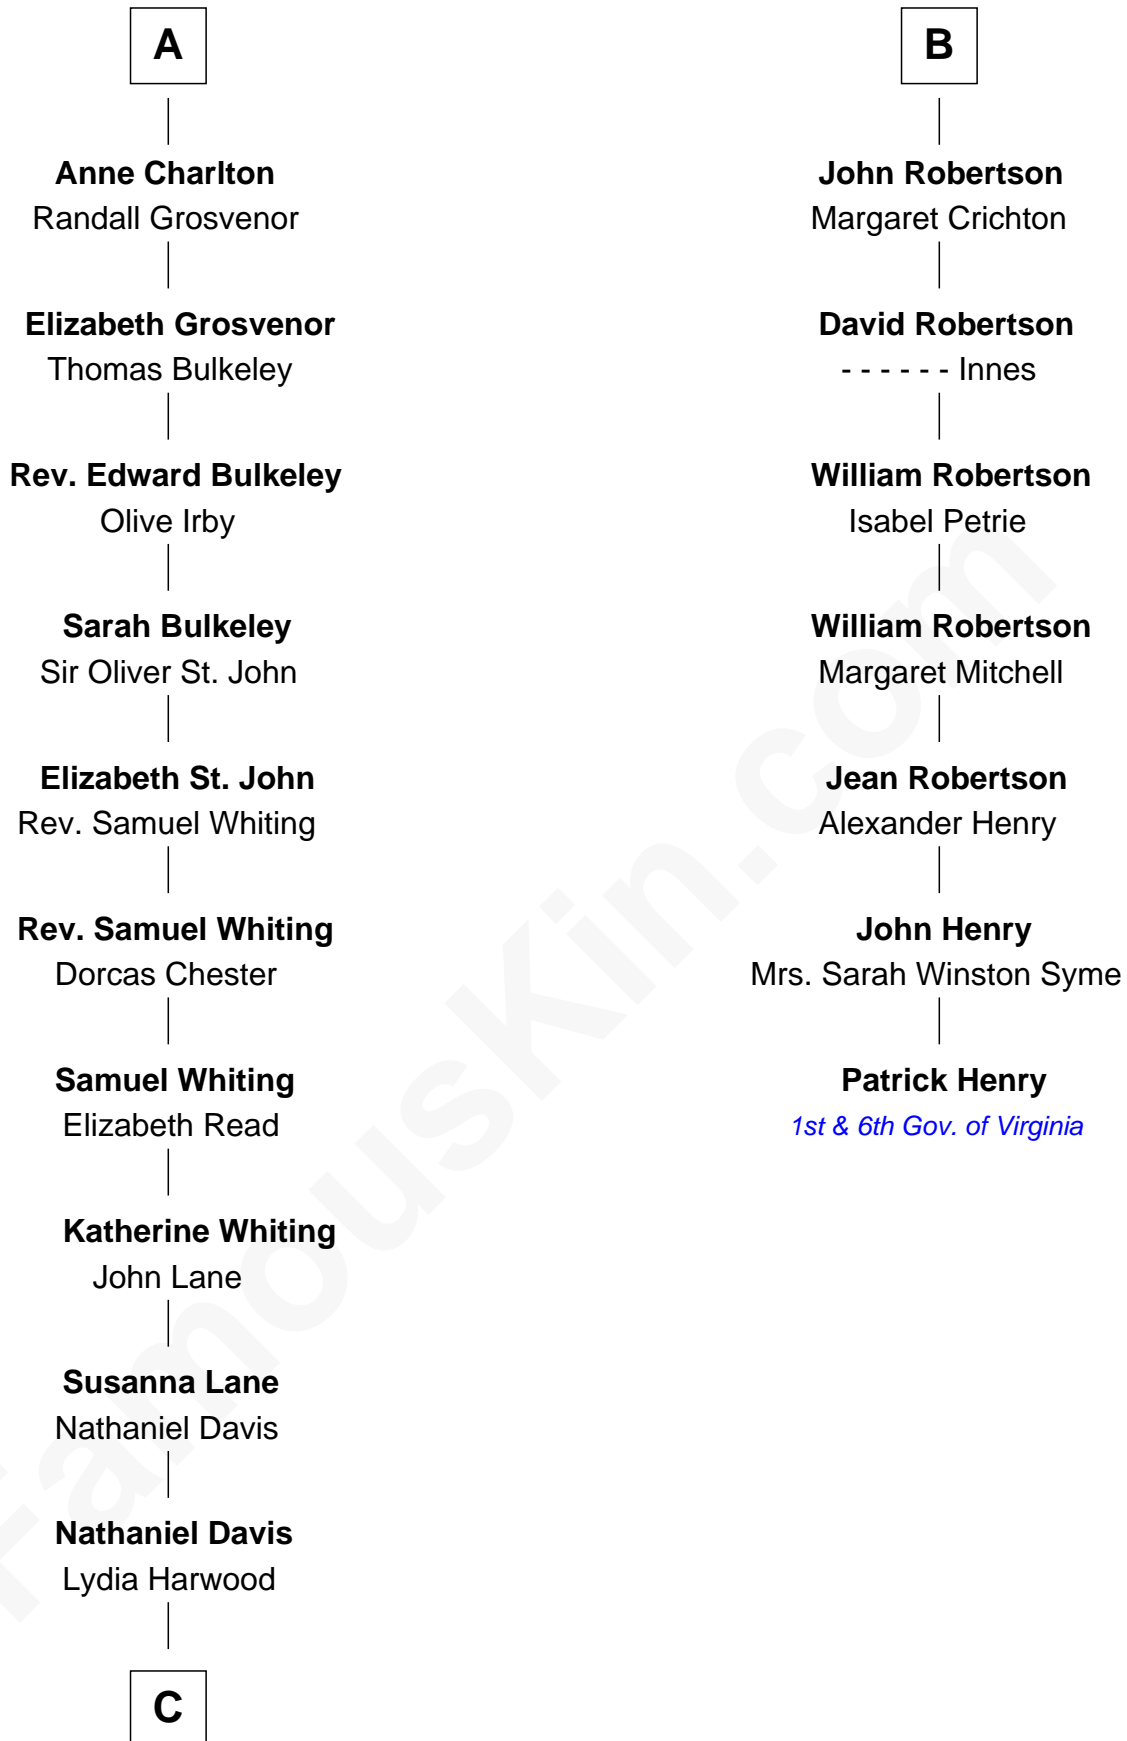

FamousKin.com Relationship Chart of

Calvin Coolidge

30th U.S. President

13th cousin 7 times removed of

Patrick Henry

1st and 6th Governor of Virginia

Sir Alan la Zouche

Eleanor de Segrave

30th U.S. President

FamousKin.com