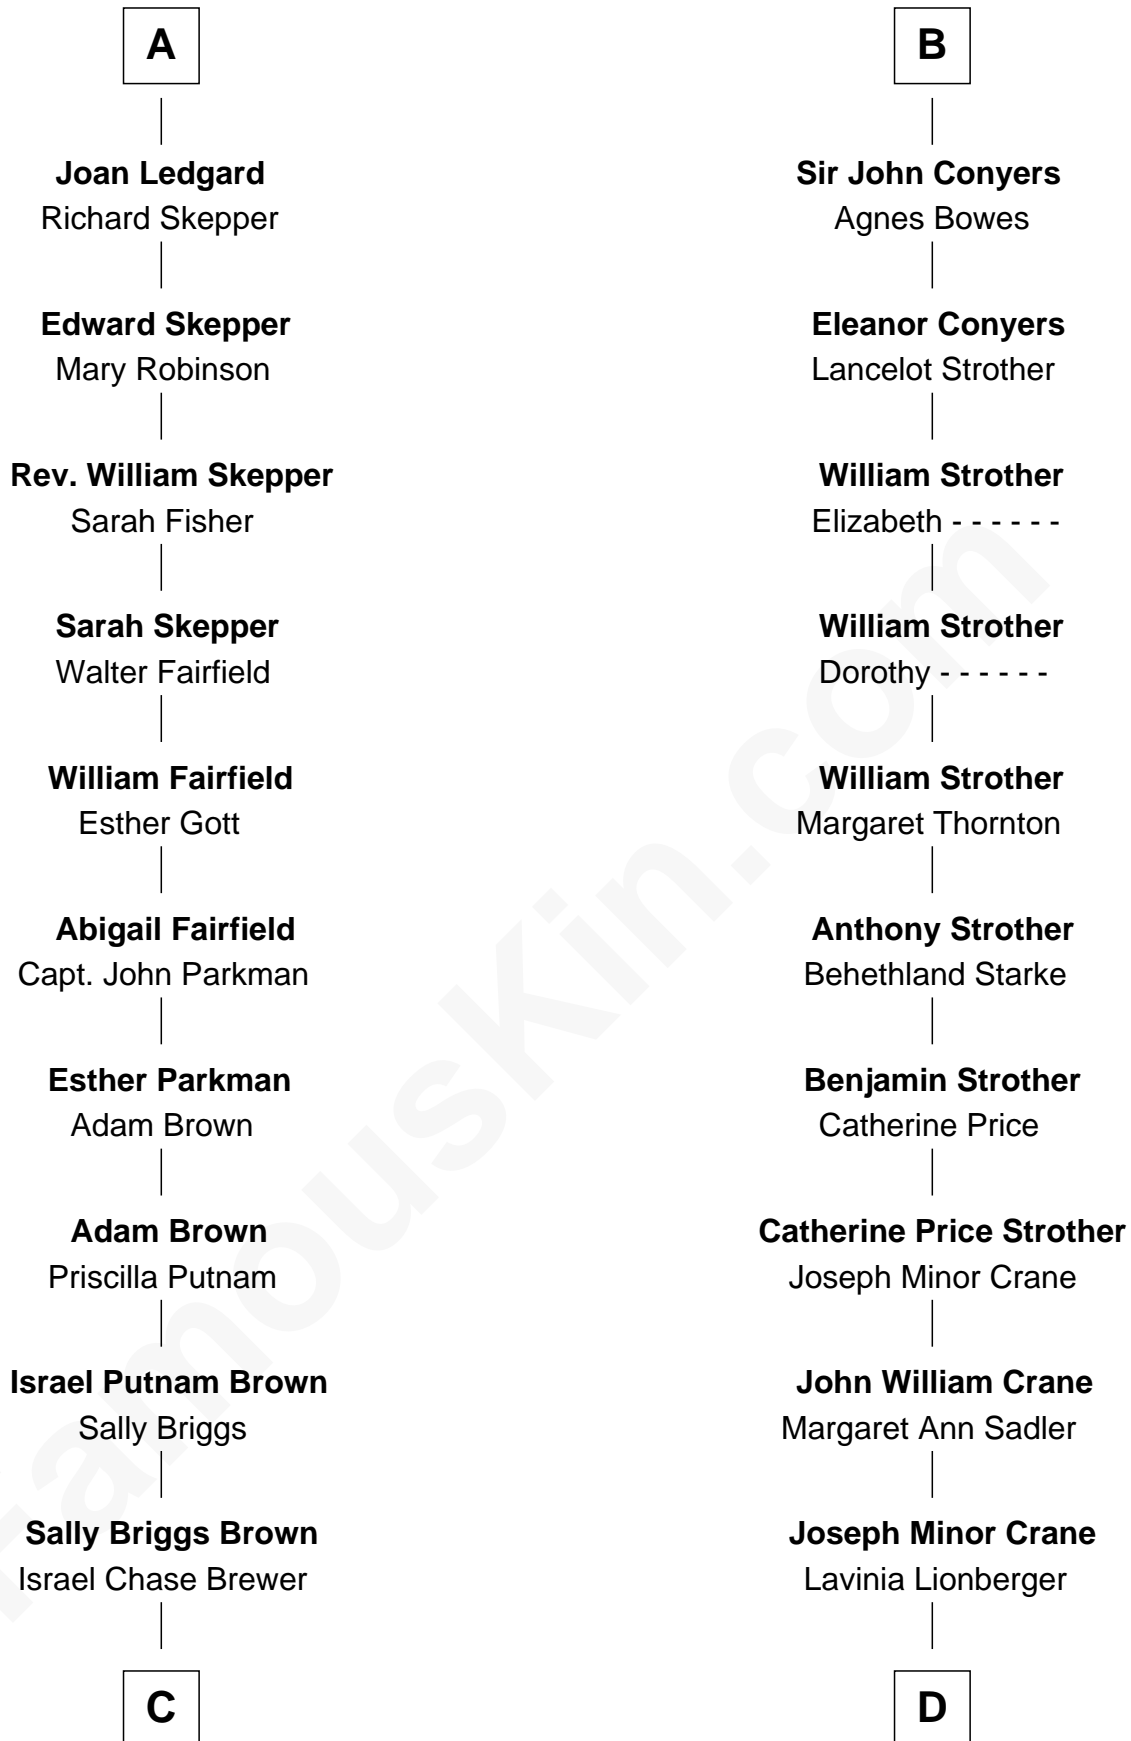

FamousKin.com

Relationship Chart of

Calvin Coolidge

30th U.S. President

18th cousin 1 time removed of

Randolph Scott

Movie Actor

Sir Ralph de Neville

Sir Richard Neville

Anne Stafford

Dorothy Neville

Sir John Dawney

Anne Dawney

Sir George Conyers

B

C