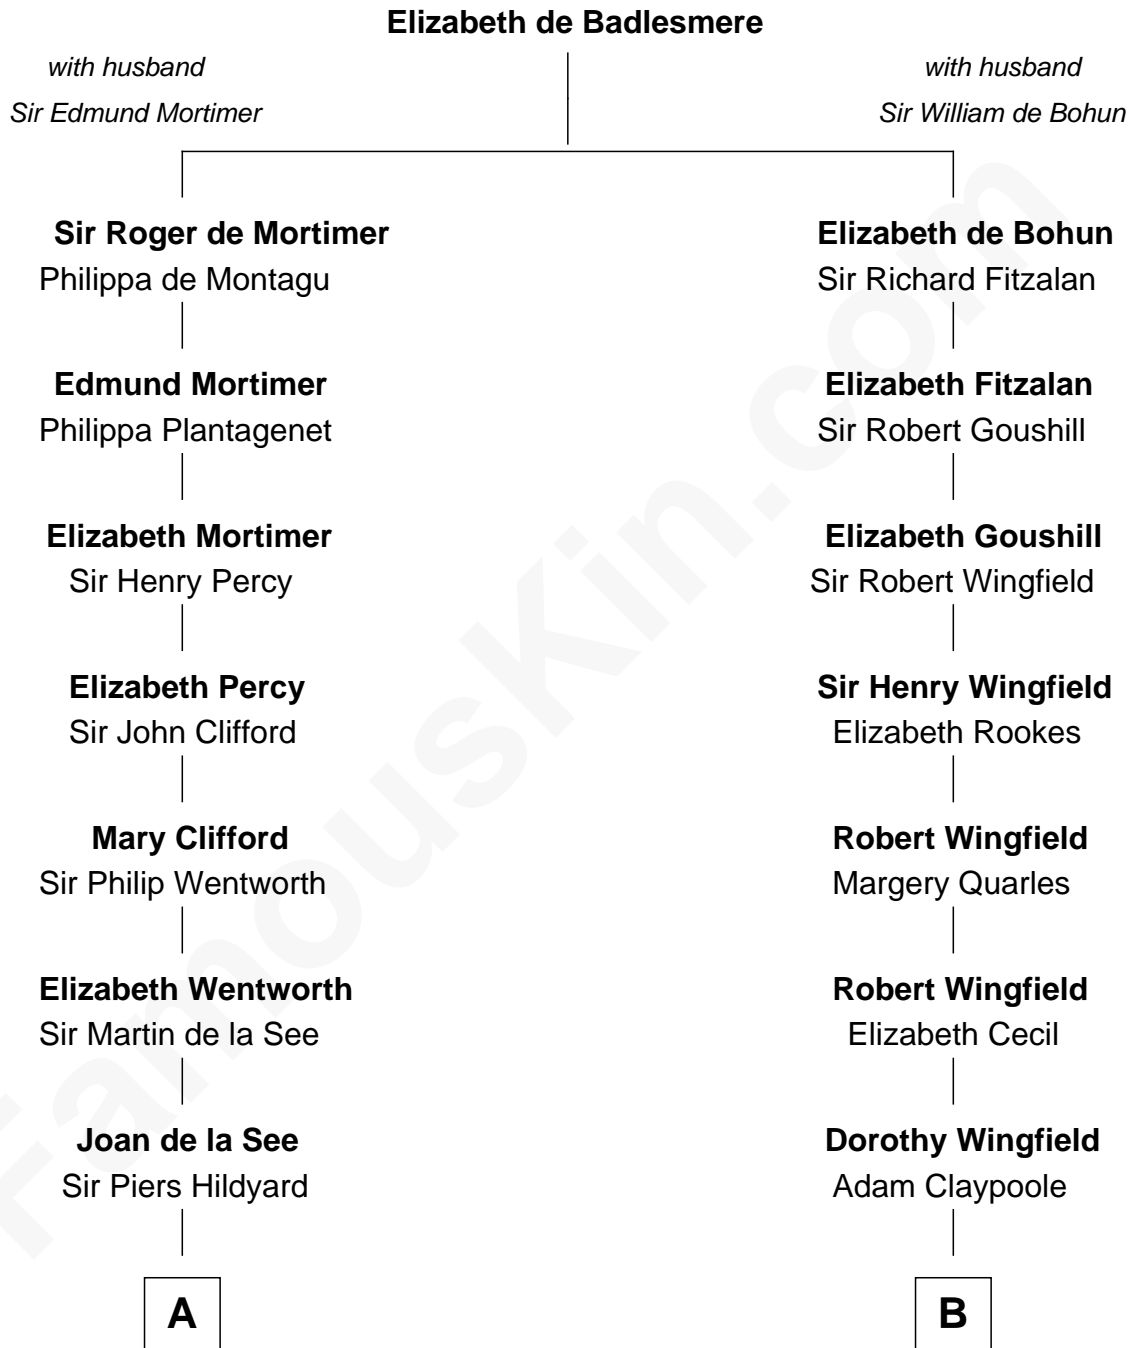

FamousKin.com
Relationship Chart of
Calvin Coolidge
30th U.S. President

17th cousin 3 times removed of
Anderson Cooper
Television Journalist

C

—
Sally Briggs Brown

Israel Chase Brewer

—
Sarah Almeda Brewer

Calvin Galusha Coolidge

—
Col. John Calvin Coolidge

Victoria Josephine Moor

—
Calvin Coolidge

30th U.S. President

FamousKin.com