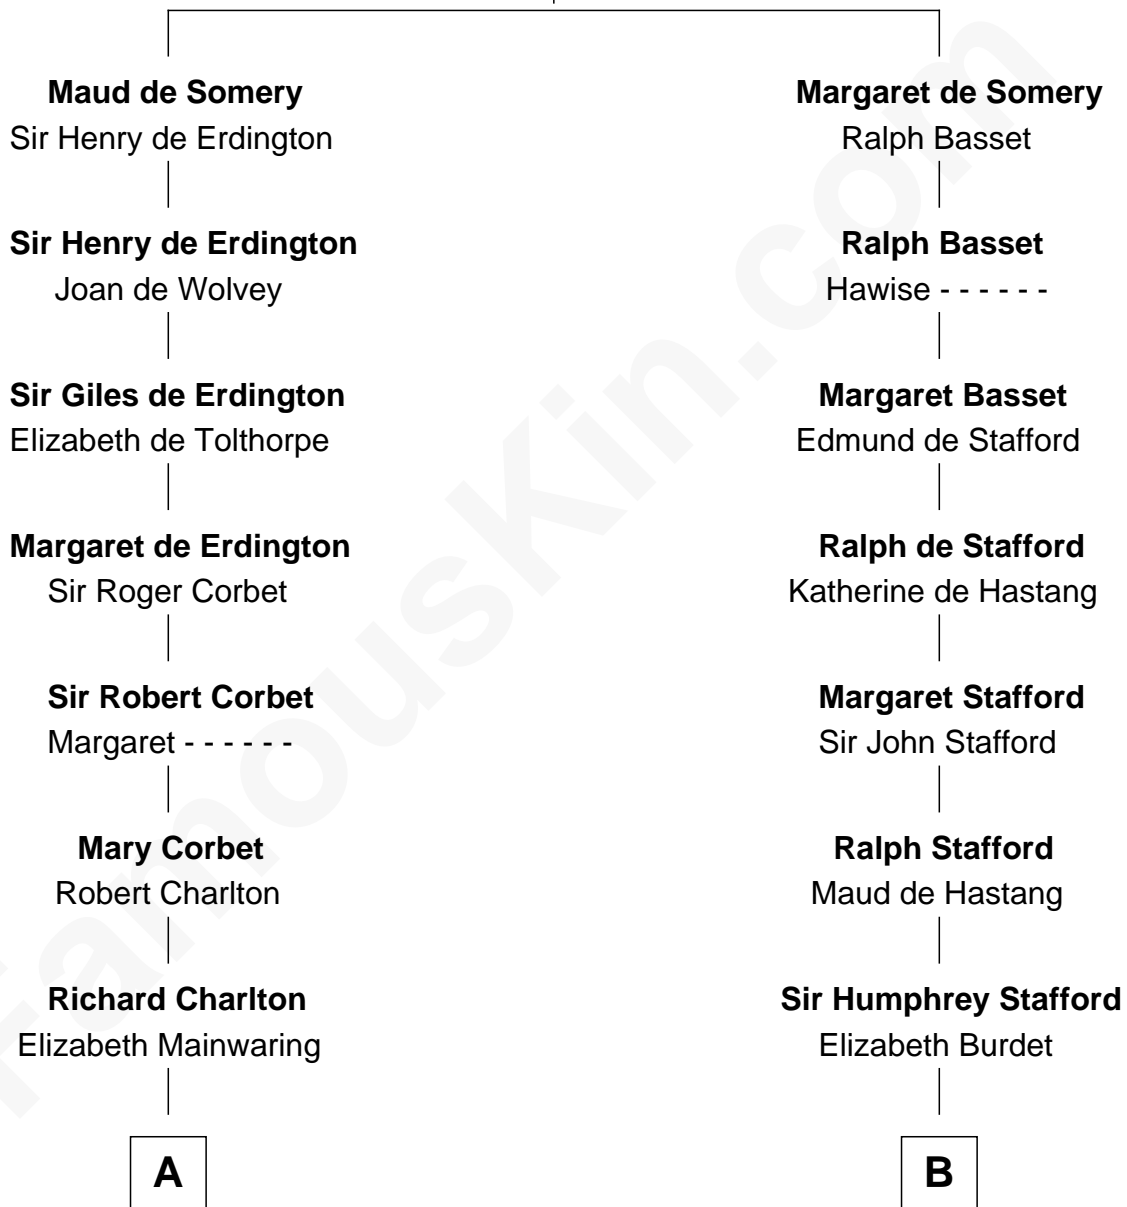

FamousKin.com Relationship Chart of

Calvin Coolidge

30th U.S. President

17th cousin 3 times removed of

William Greene

2nd Governor of Rhode Island

Sir Roger de Somery

Nichole d'Aubenev

C

—
Mary Davis

John Dunlap Moor

—
Hiram Dunlap Moor

Abigail Pinney Franklin

—
Victoria Josephine Moor

Col. John Calvin Coolidge

—
Calvin Coolidge

30th U.S. President

FamousKin.com