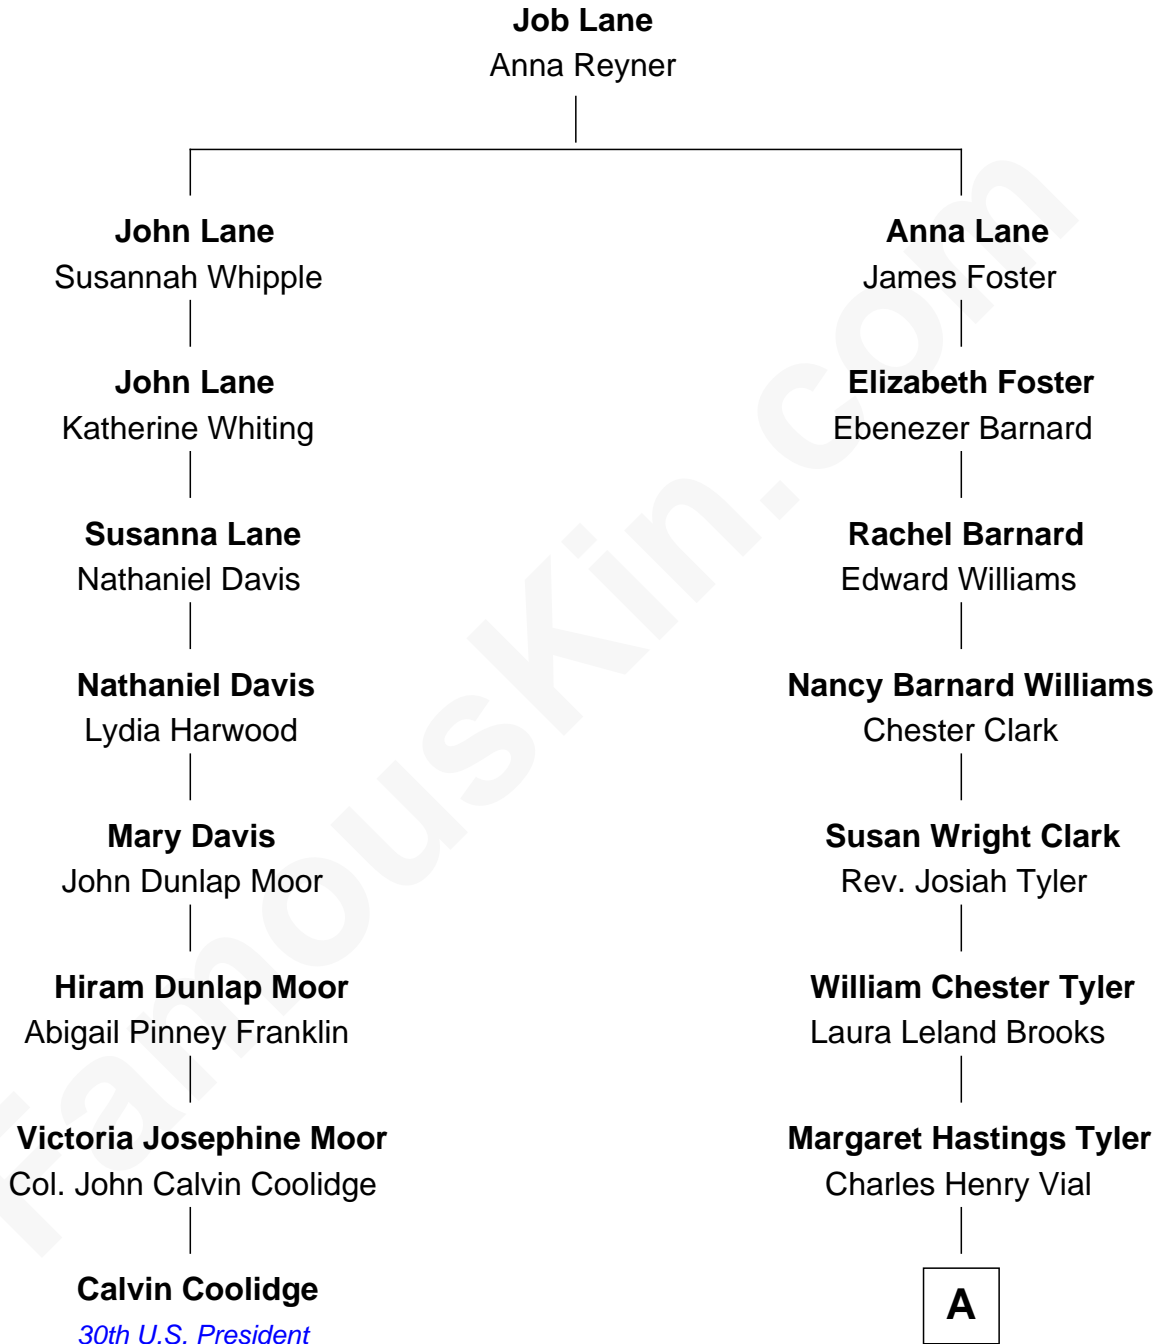

FamousKin.com Relationship Chart of

Calvin Coolidge

30th U.S. President

7th cousin 2 times removed of

Kate Upton

Sports Illustrated Swimsuit Cover Model

A

Elizabeth Brooks Vial
Stephen Edward Upton

Jefferson Matthew Upton
Shelley Fawn Davis

Kate Upton
Model and Actress

FamousKin.com