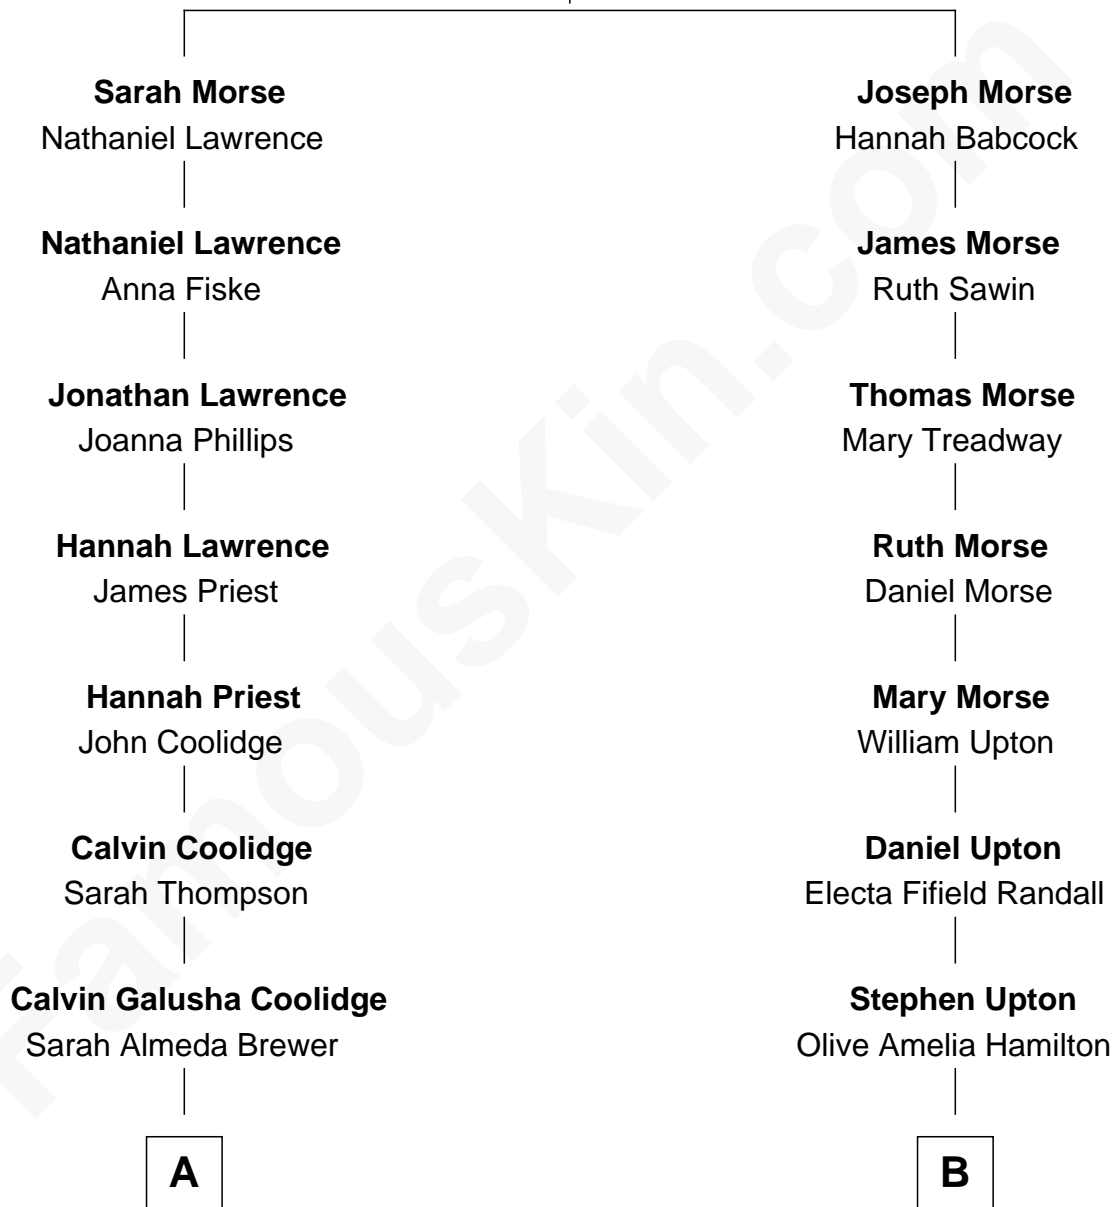

FamousKin.com Relationship Chart of

Calvin Coolidge

30th U.S. President

8th cousin of

Frederick Upton

Co-Founder of Whirlpool Corporation

Joseph Morse

Hannah Phillips

A

Col. John Calvin Coolidge

Victoria Josephine Moor

Calvin Coolidge

30th U.S. President

B

Cassius Marcellus Upton

Carrie A. Blodgett