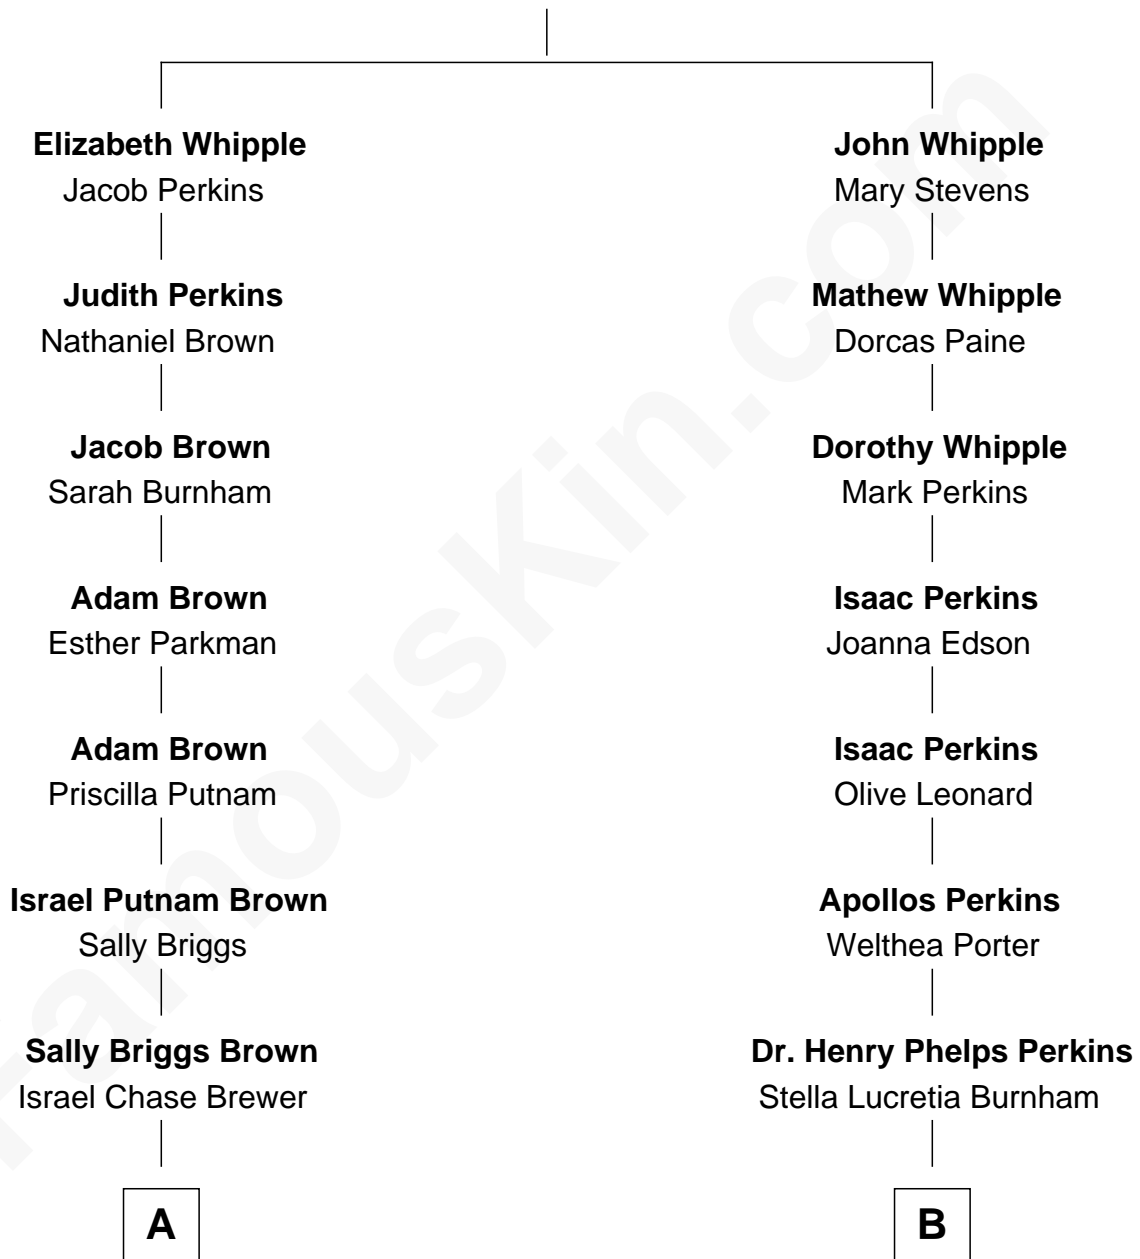

FamousKin.com Relationship Chart of

Calvin Coolidge

30th U.S. President

9th cousin of

Anthony Perkins

Movie Actor

Matthew Whipple

Anna Hawkins

A

Sarah Almeda Brewer
Calvin Galusha Coolidge

Col. John Calvin Coolidge
Victoria Josephine Moor

Calvin Coolidge
30th U.S. President

B

Henry Phelps Perkins
Helen Virginia Anthony

Osgood Perkins
Janet Esselstyn Rane