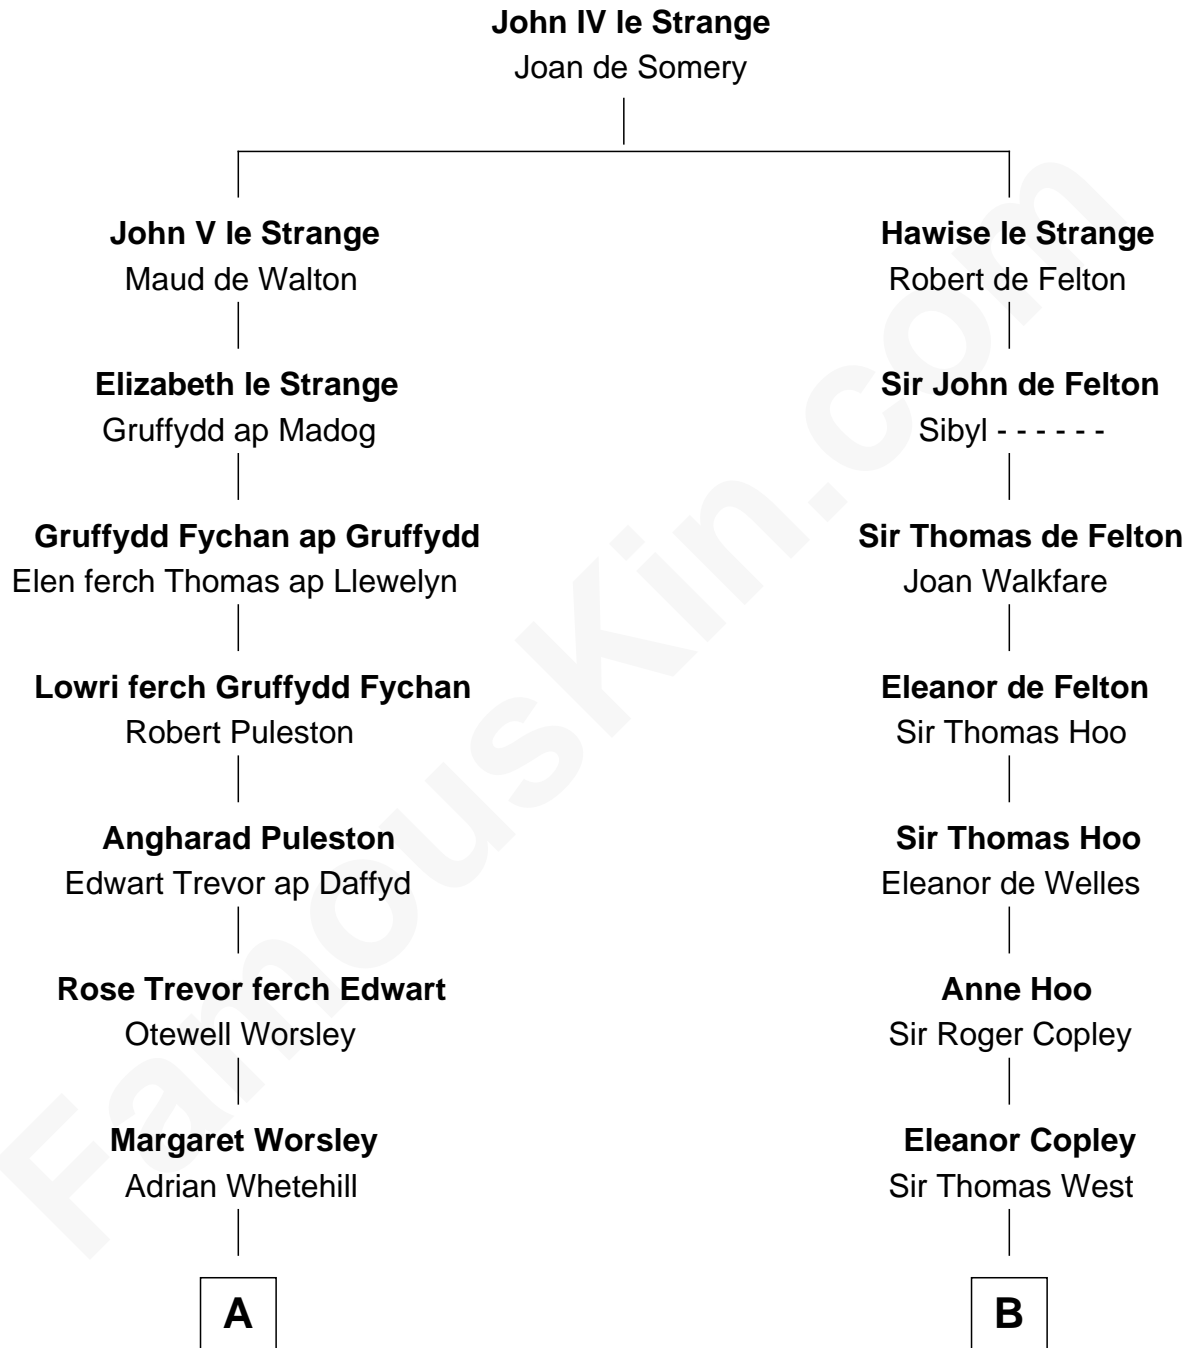

FamousKin.com Relationship Chart of

Calvin Coolidge

30th U.S. President

20th cousin of

Ray Bradbury

Author of *The Martian Chronicles*

C

Sally Briggs Brown
Israel Chase Brewer

Sarah Almeda Brewer
Calvin Galusha Coolidge

Col. John Calvin Coolidge
Victoria Josephine Moor

Calvin Coolidge
30th U.S. President

D

Samuel Irving Bradbury
Mary Adell Spaulding

Samuel Hinkston Bradbury
Minnie Alice Davis