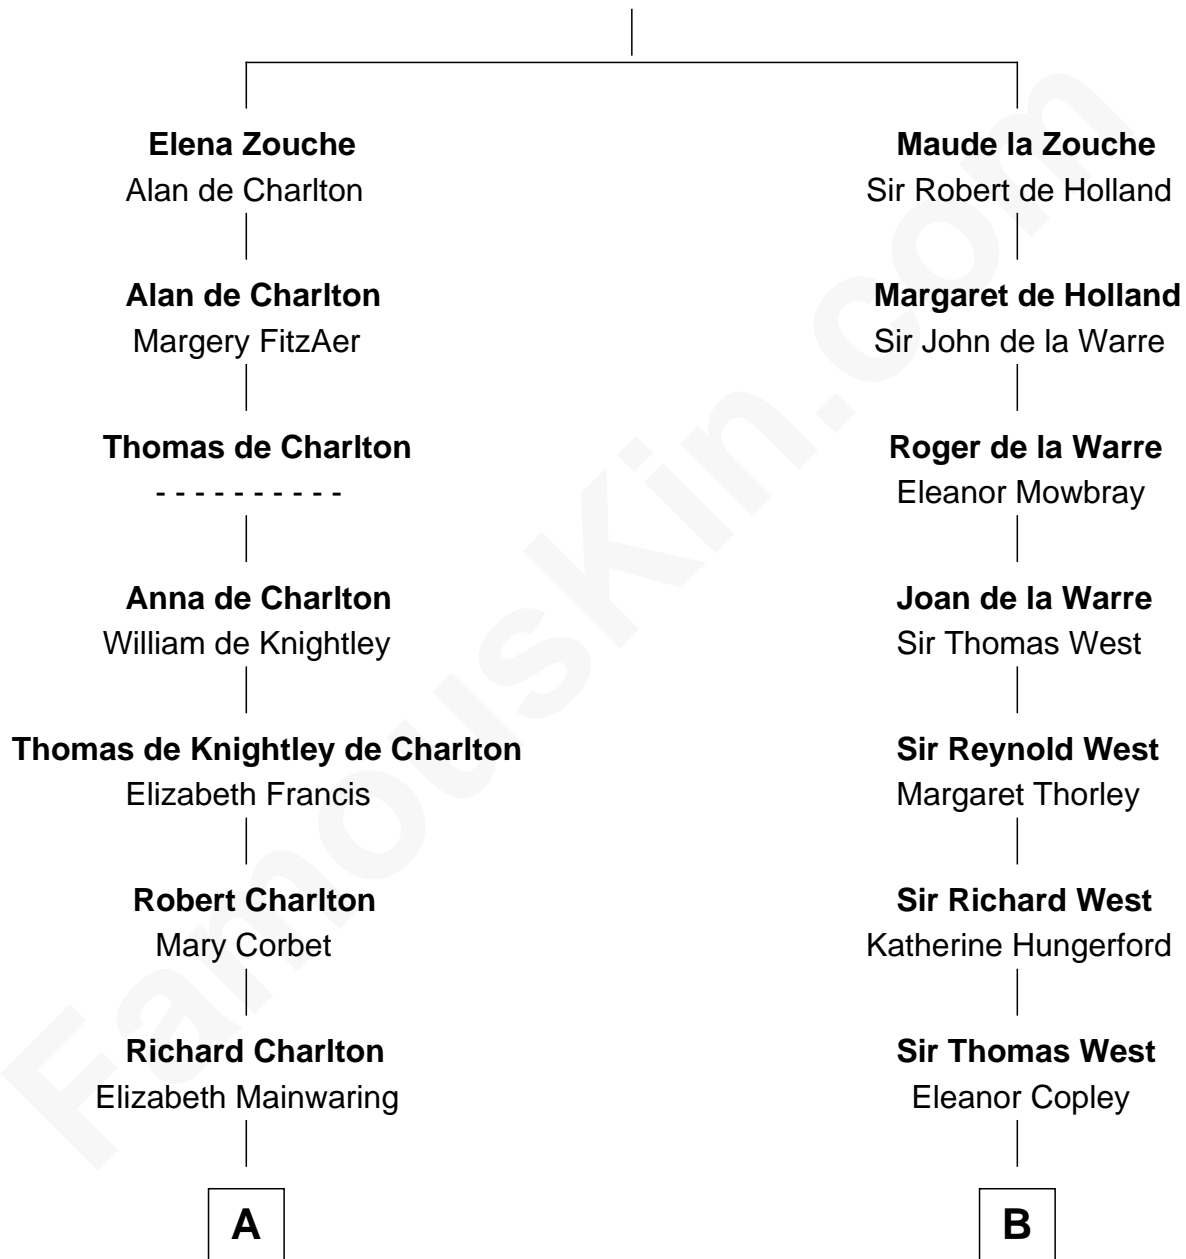

FamousKin.com Relationship Chart of

Calvin Coolidge

30th U.S. President

20th cousin of

Ray Bradbury

Author of *The Martian Chronicles*

Sir Alan la Zouche

Eleanor de Segrave

C

Mary Davis
John Dunlap Moor

Hiram Dunlap Moor
Abigail Pinney Franklin

Victoria Josephine Moor
Col. John Calvin Coolidge

Calvin Coolidge
30th U.S. President

D

Samuel Irving Bradbury
Mary Adell Spaulding

Samuel Hinkston Bradbury
Minnie Alice Davis