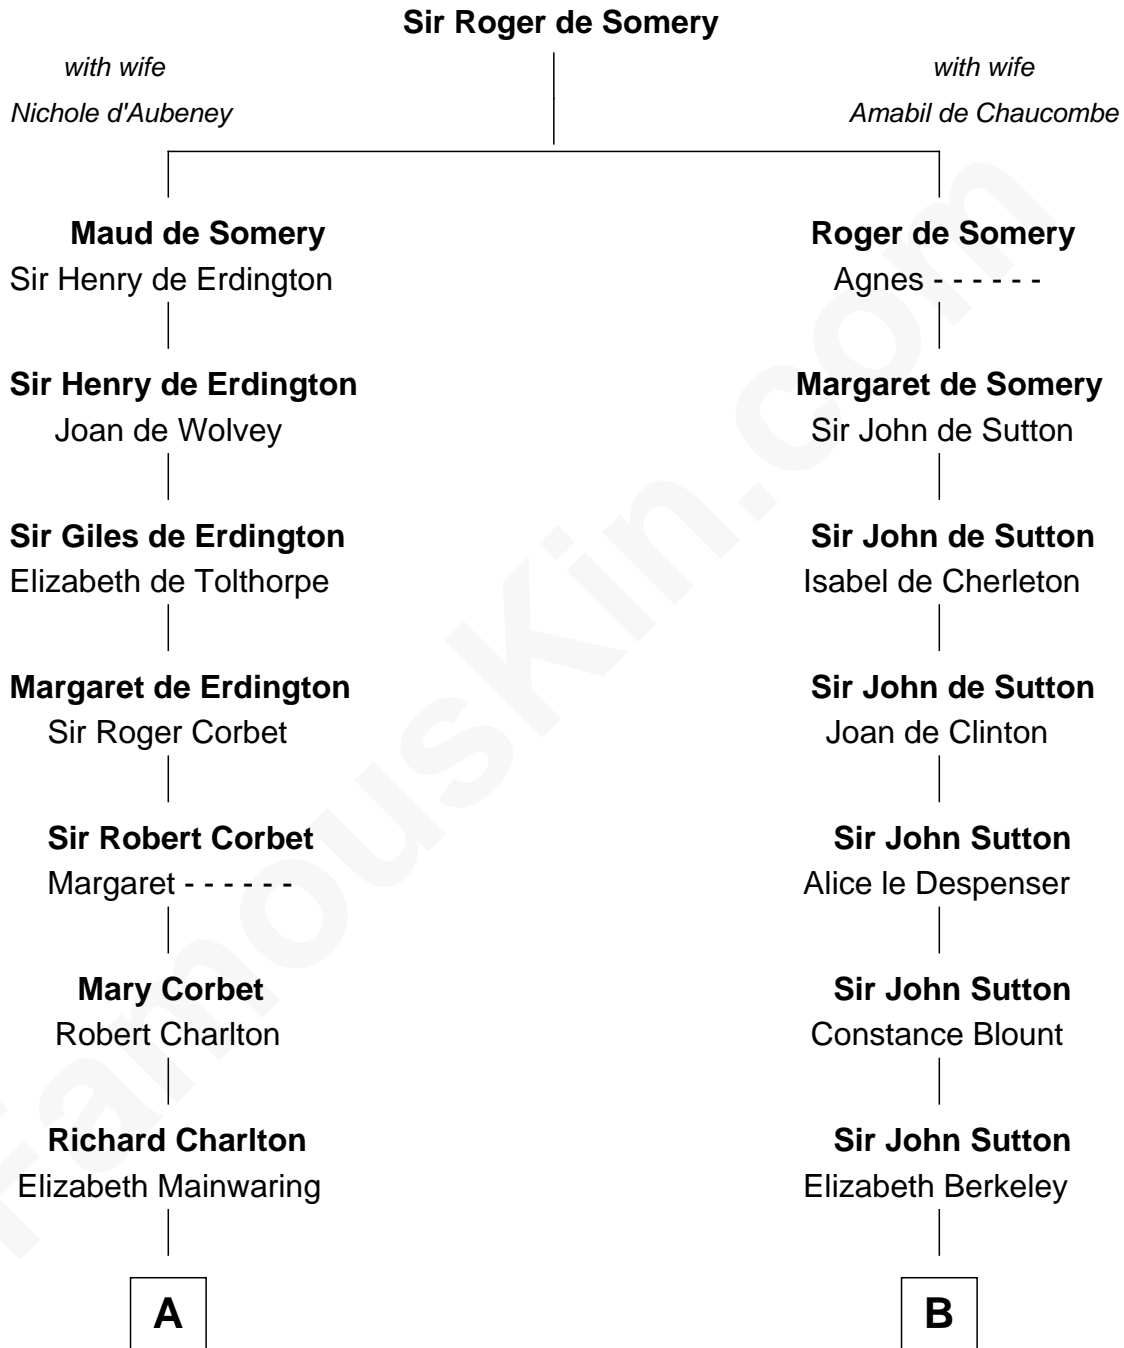

**FamousKin.com**  
**Relationship Chart of**  
**Calvin Coolidge**  
*30th U.S. President*

**16th cousin 4 times removed of**  
**George Washington**  
*1st U.S. President*

**C**

—  
**Mary Davis**

John Dunlap Moor

—  
**Hiram Dunlap Moor**

Abigail Pinney Franklin

—  
**Victoria Josephine Moor**

Col. John Calvin Coolidge

—  
**Calvin Coolidge**

*30th U.S. President*

FamousKin.com