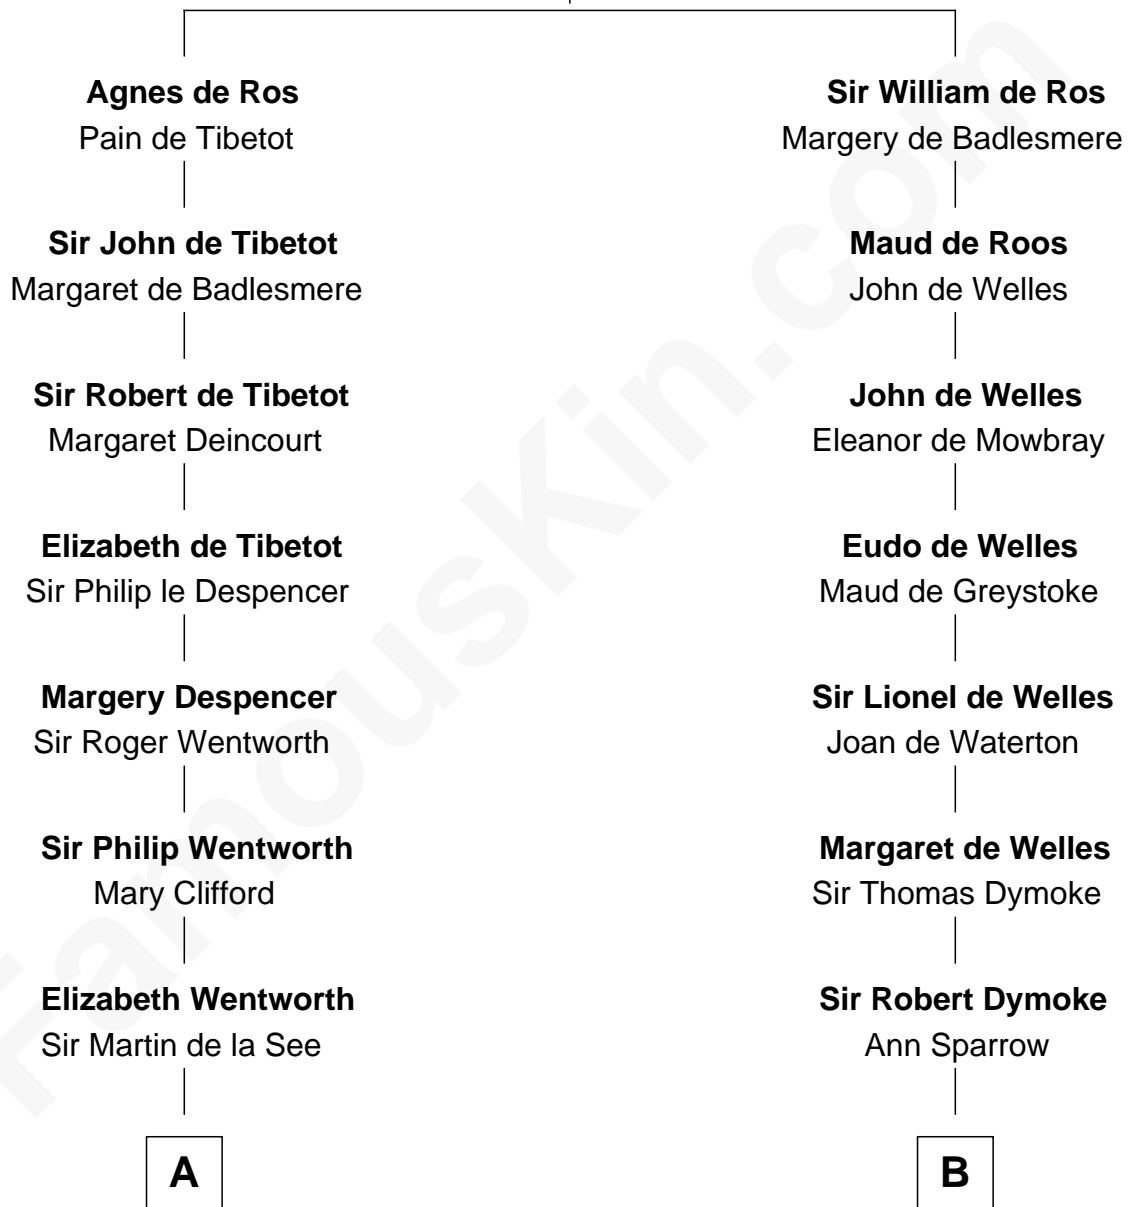

FamousKin.com Relationship Chart of

Calvin Coolidge

30th U.S. President

14th cousin 7 times removed of

George Washington

1st U.S. President

William de Ros

Maude de Vaux

Victoria Josephine Moor

Calvin Coolidge

30th U.S. President

FamousKin.com