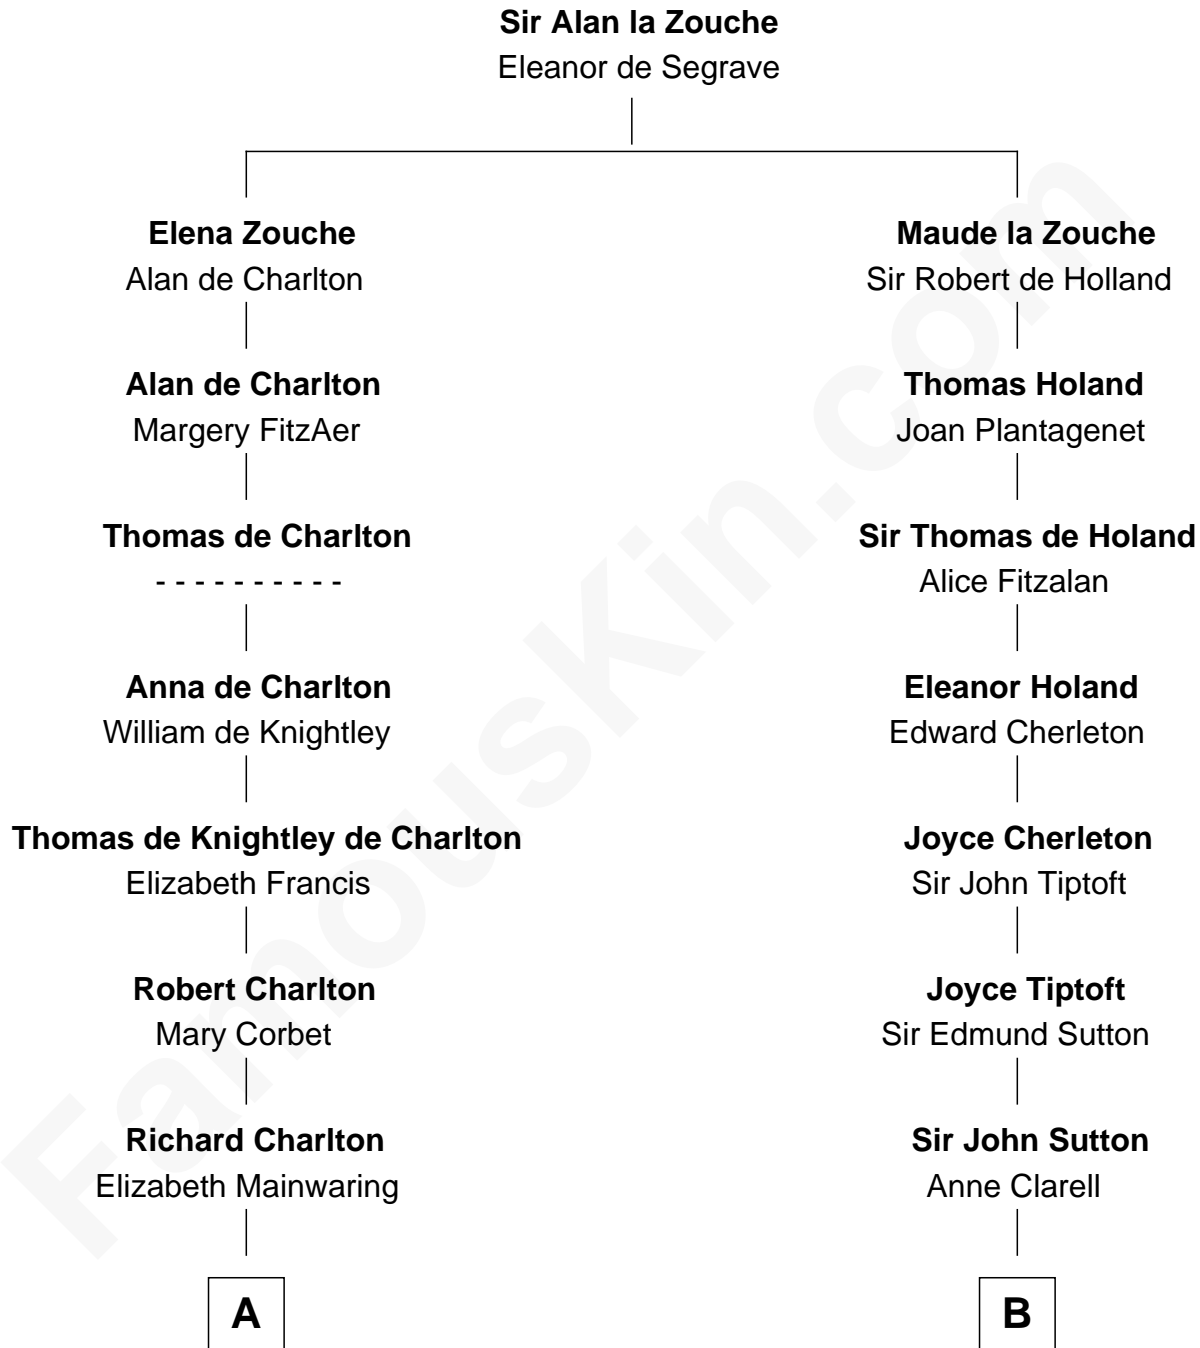

**FamousKin.com**  
**Relationship Chart of**  
**Calvin Coolidge**  
*30th U.S. President*

**14th cousin 6 times removed of**  
**George Washington**  
*1st U.S. President*

**C**

—  
**Mary Davis**

John Dunlap Moor

—  
**Hiram Dunlap Moor**

Abigail Pinney Franklin

—  
**Victoria Josephine Moor**

Col. John Calvin Coolidge

—  
**Calvin Coolidge**

*30th U.S. President*

FamousKin.com