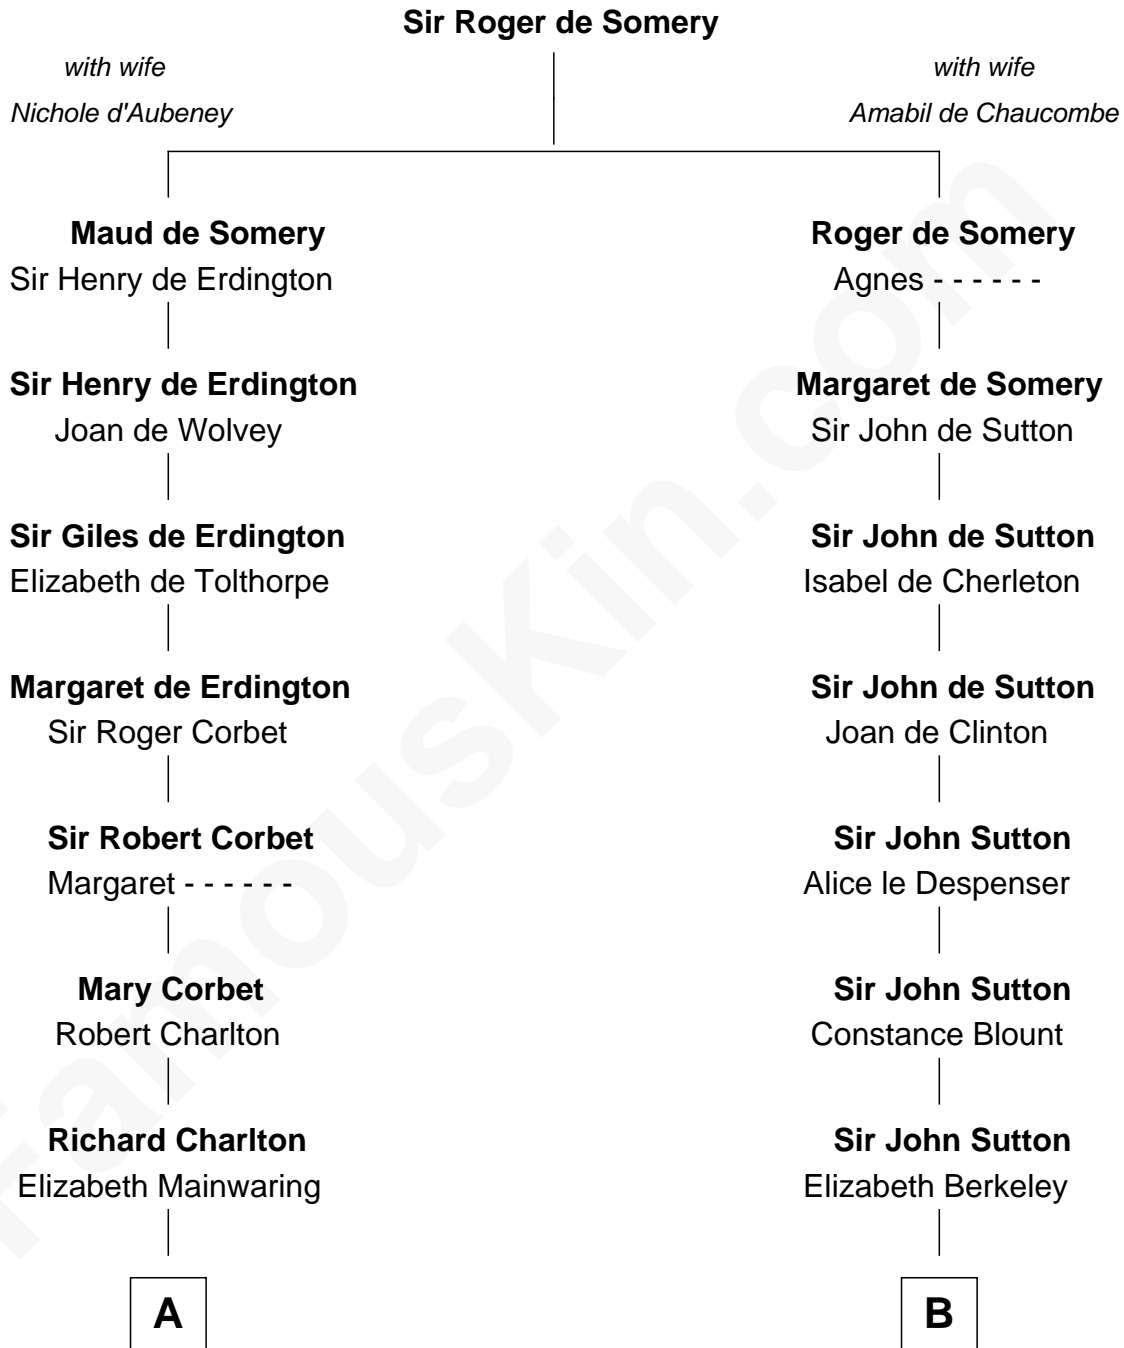

FamousKin.com
Relationship Chart of
Calvin Coolidge
30th U.S. President

17th cousin 3 times removed of
John Langdon
Signer of the U.S. Constitution

C

—
Mary Davis

John Dunlap Moor

—
Hiram Dunlap Moor

Abigail Pinney Franklin

—
Victoria Josephine Moor

Col. John Calvin Coolidge

—
Calvin Coolidge

30th U.S. President

FamousKin.com