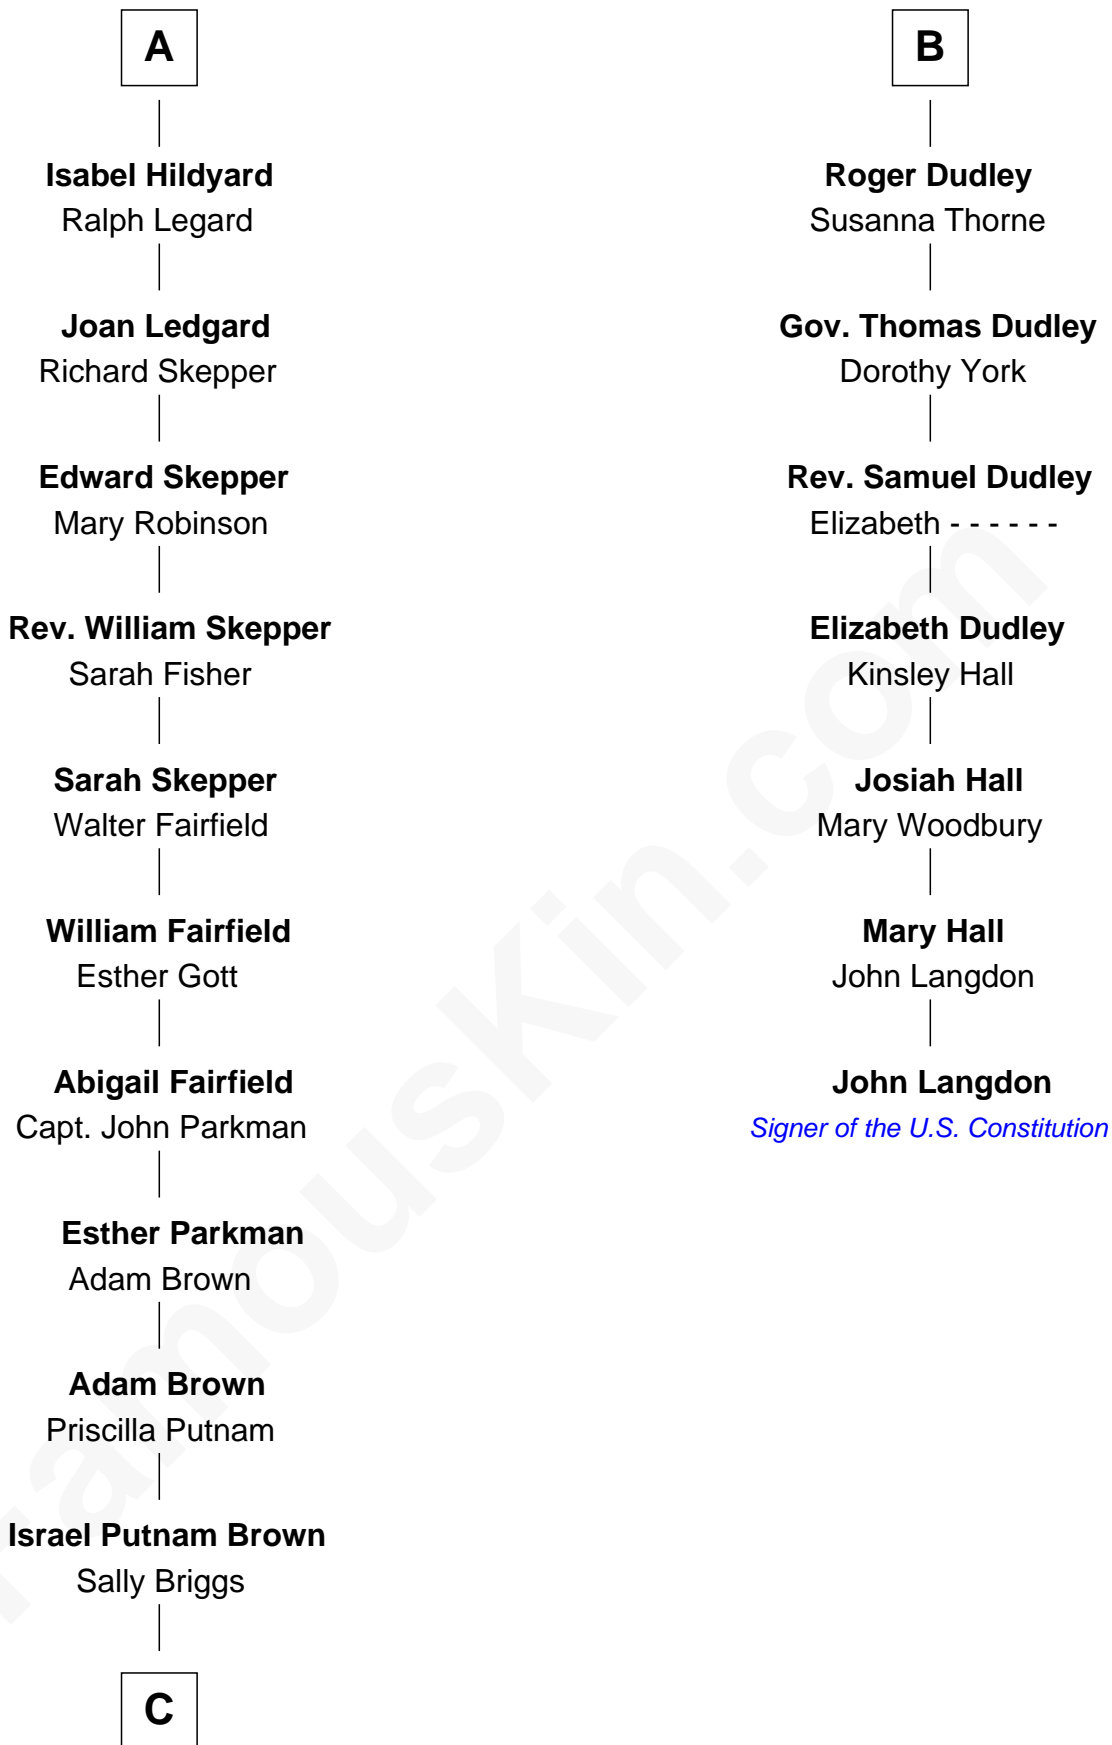

**FamousKin.com**  
**Relationship Chart of**  
**Calvin Coolidge**  
*30th U.S. President*

**13th cousin 7 times removed of**  
**John Langdon**  
*Signer of the U.S. Constitution*

**Edward III, King of England**  
 Philippa of Hainault

**C**

—  
**Sally Briggs Brown**

Israel Chase Brewer

—  
**Sarah Almeda Brewer**

Calvin Galusha Coolidge

—  
**Col. John Calvin Coolidge**

Victoria Josephine Moor

—  
**Calvin Coolidge**

*30th U.S. President*

FamousKin.com