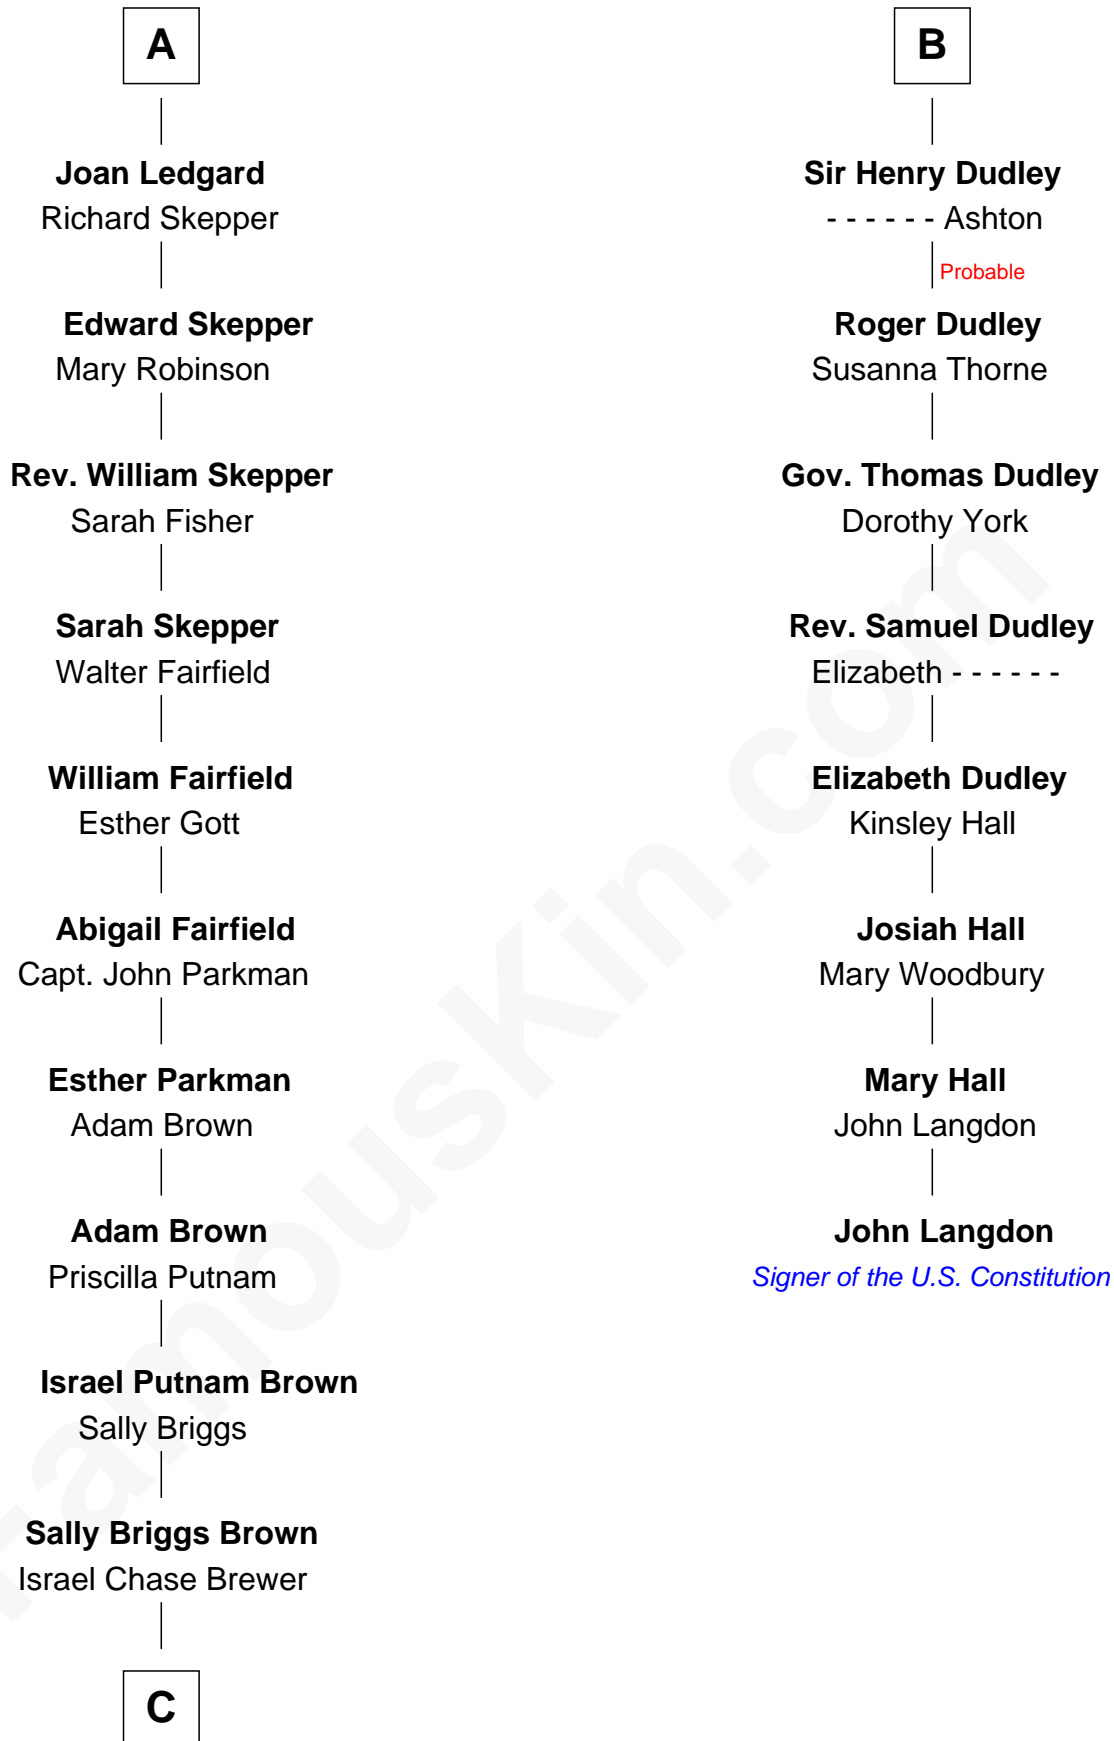

FamousKin.com Relationship Chart of

Calvin Coolidge

30th U.S. President

14th cousin 5 times removed of

John Langdon

Signer of the U.S. Constitution

C

—
Sarah Almeda Brewer
Calvin Galusha Coolidge

—
Col. John Calvin Coolidge
Victoria Josephine Moor

—
Calvin Coolidge
30th U.S. President

FamousKin.com