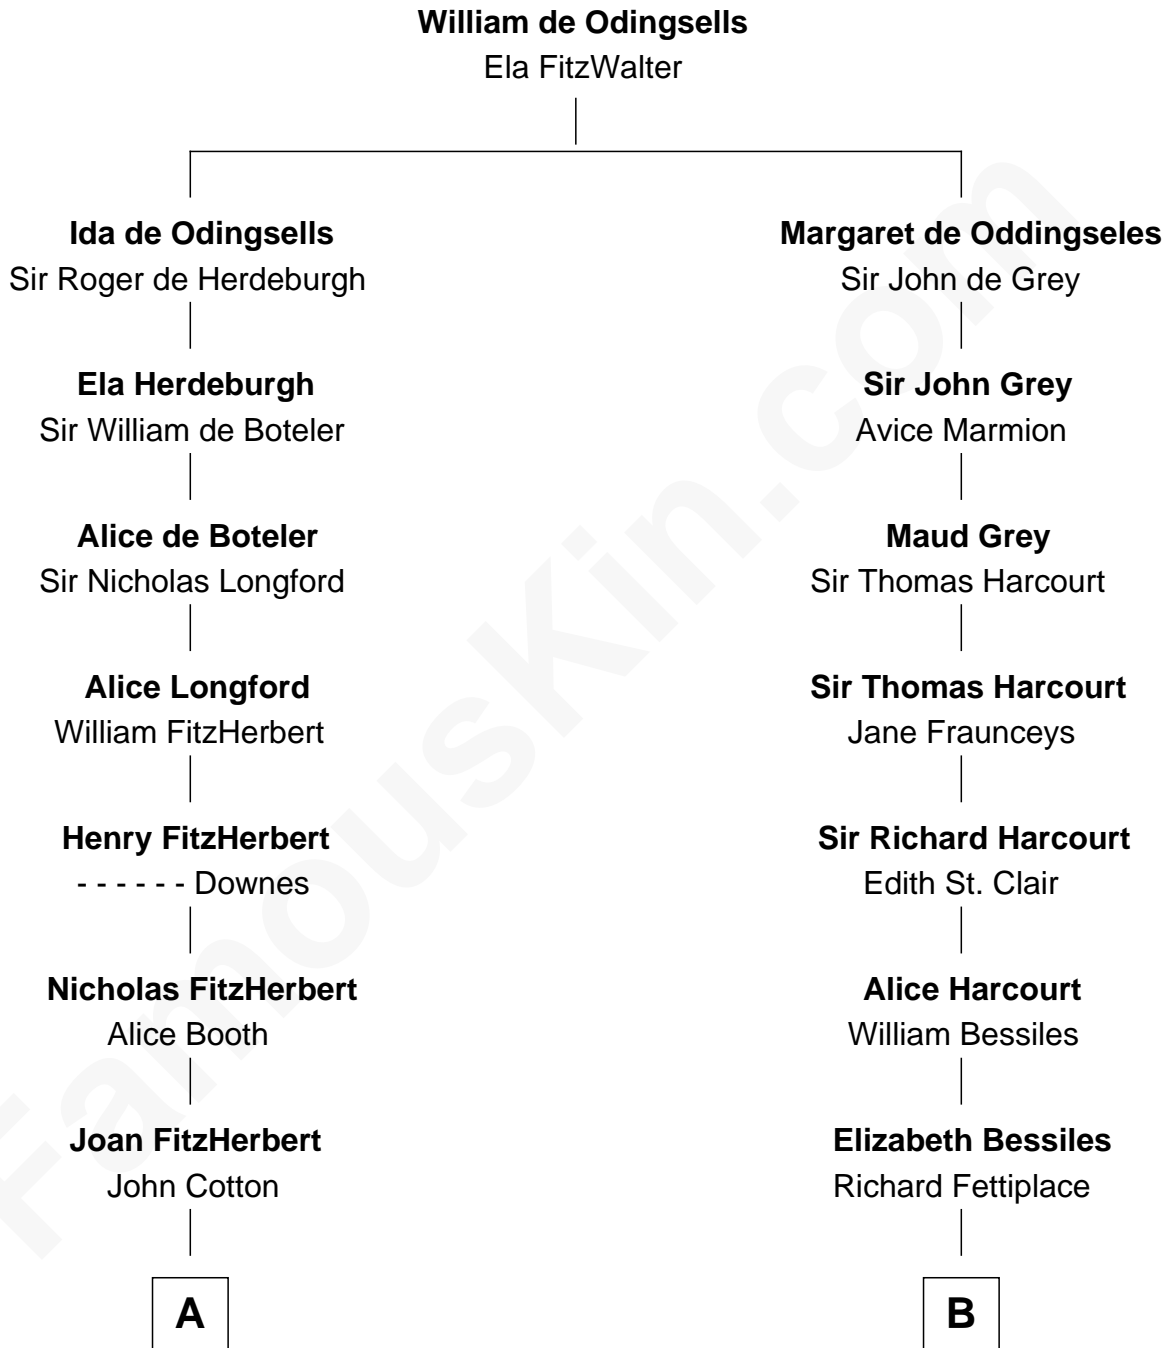

FamousKin.com
Relationship Chart of
Calvin Coolidge
30th U.S. President

15th cousin 6 times removed of
John Langdon
Signer of the U.S. Constitution

C

—
Nathaniel Davis

Lydia Harwood

—
Mary Davis

John Dunlap Moor

—
Hiram Dunlap Moor

Abigail Pinney Franklin

—
Victoria Josephine Moor

Col. John Calvin Coolidge

—
Calvin Coolidge

30th U.S. President