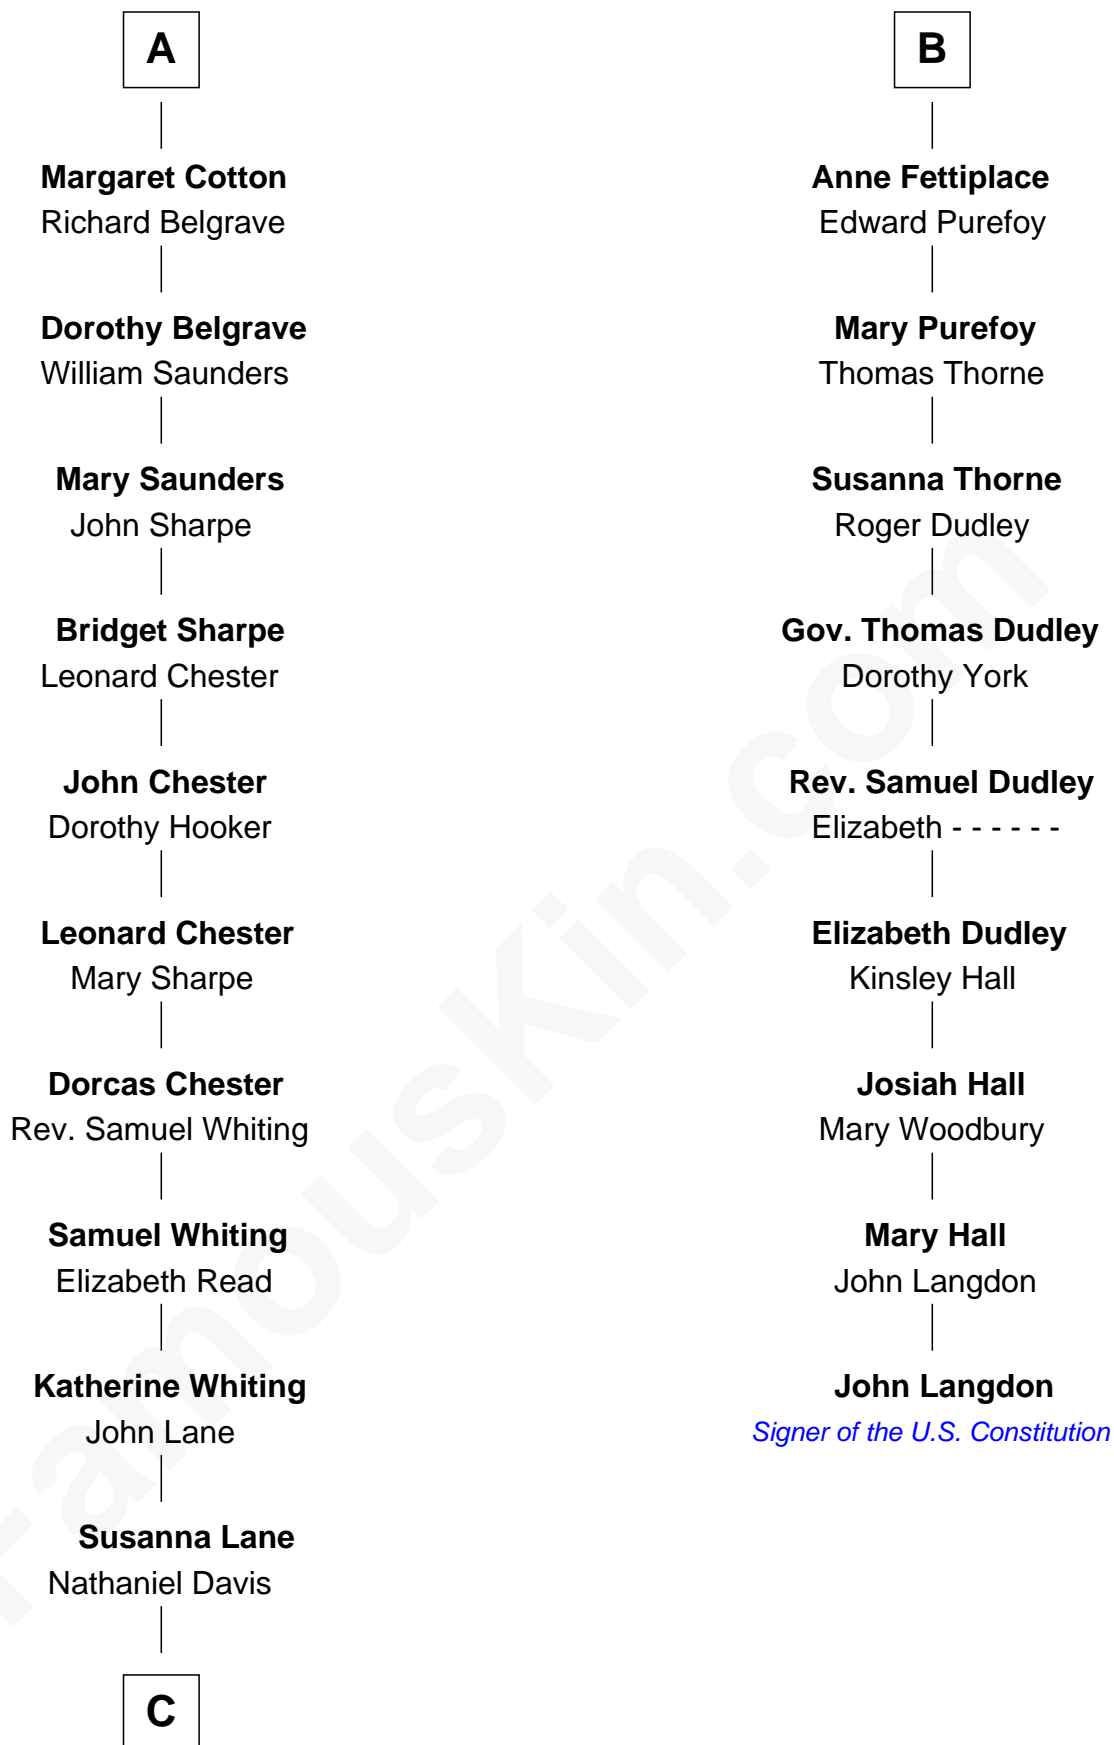

FamousKin.com
Relationship Chart of
Calvin Coolidge
30th U.S. President

15th cousin 6 times removed of
John Langdon
Signer of the U.S. Constitution

C

—
Nathaniel Davis

Lydia Harwood

—
Mary Davis

John Dunlap Moor

—
Hiram Dunlap Moor

Abigail Pinney Franklin

—
Victoria Josephine Moor

Col. John Calvin Coolidge

—
Calvin Coolidge

30th U.S. President