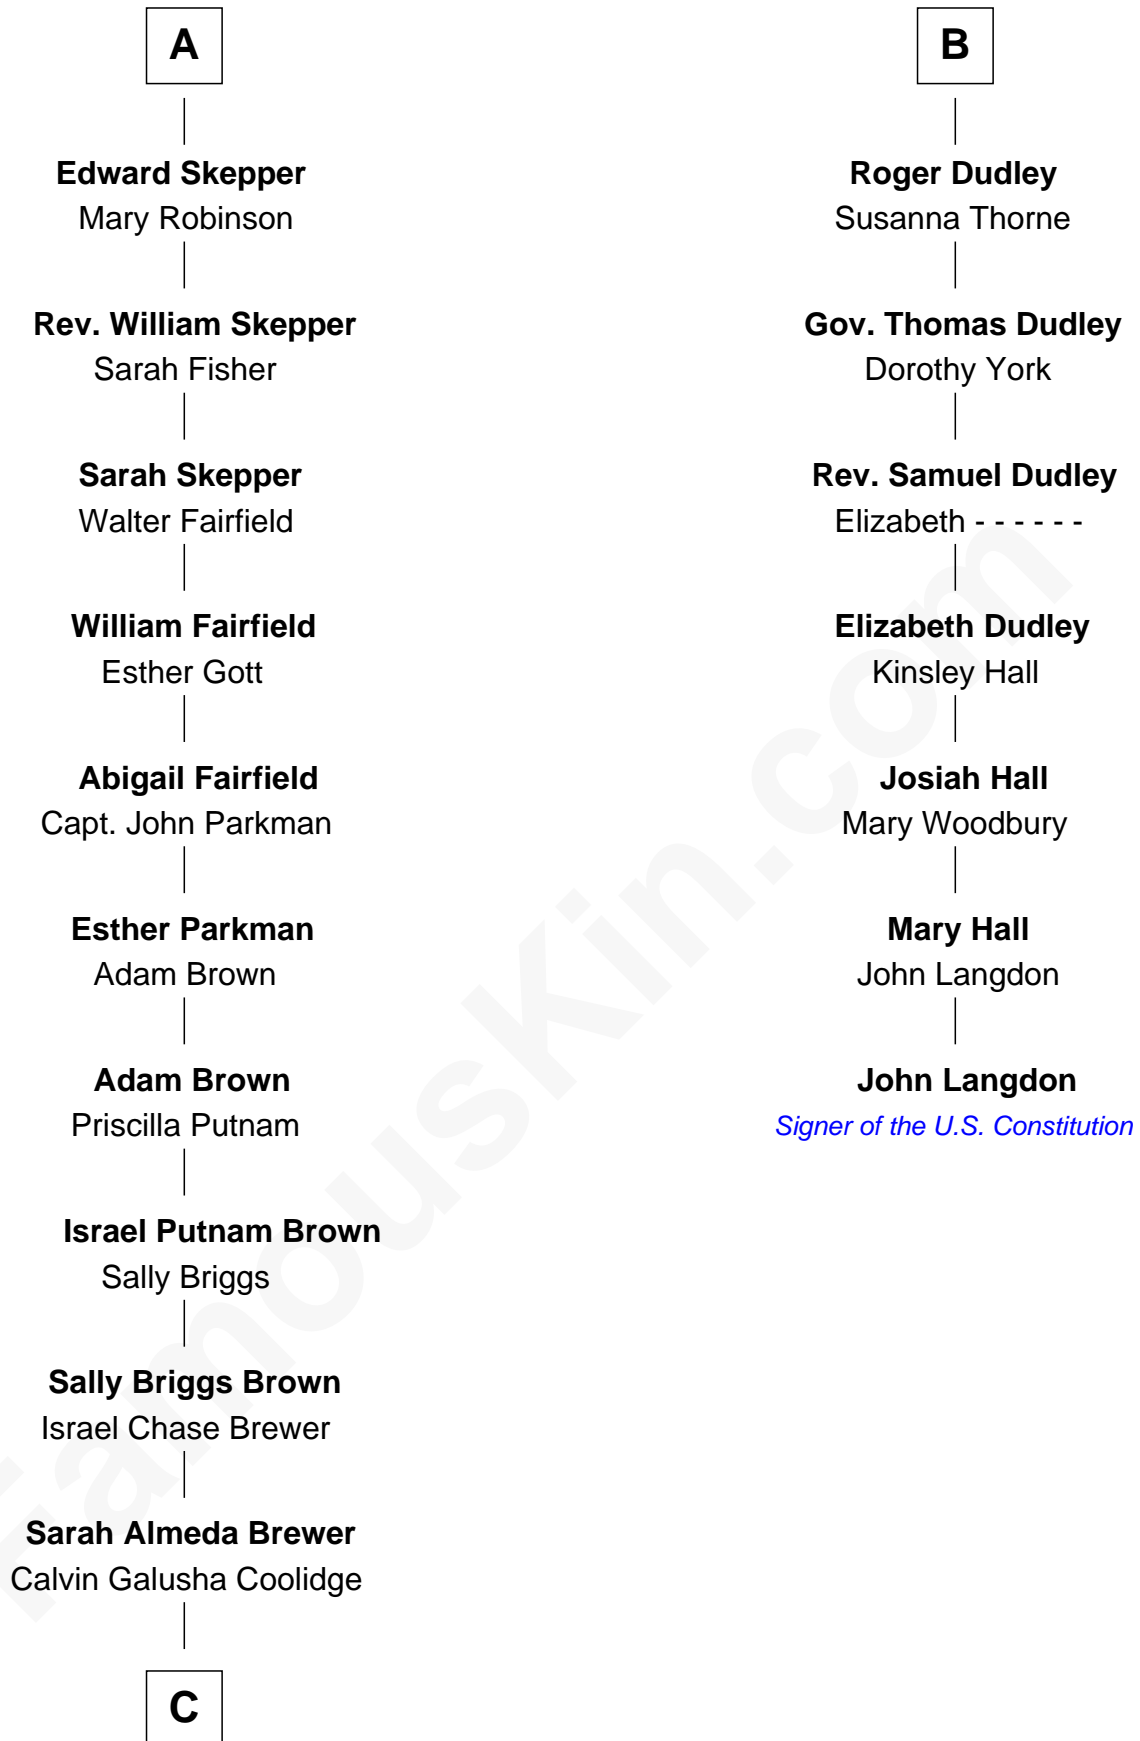

**FamousKin.com**  
**Relationship Chart of**  
**Calvin Coolidge**  
*30th U.S. President*

**13th cousin 5 times removed of**  
**John Langdon**  
*Signer of the U.S. Constitution*

**C**

Col. John Calvin Coolidge

Victoria Josephine Moor

**Calvin Coolidge**

*30th U.S. President*

FamousKin.com