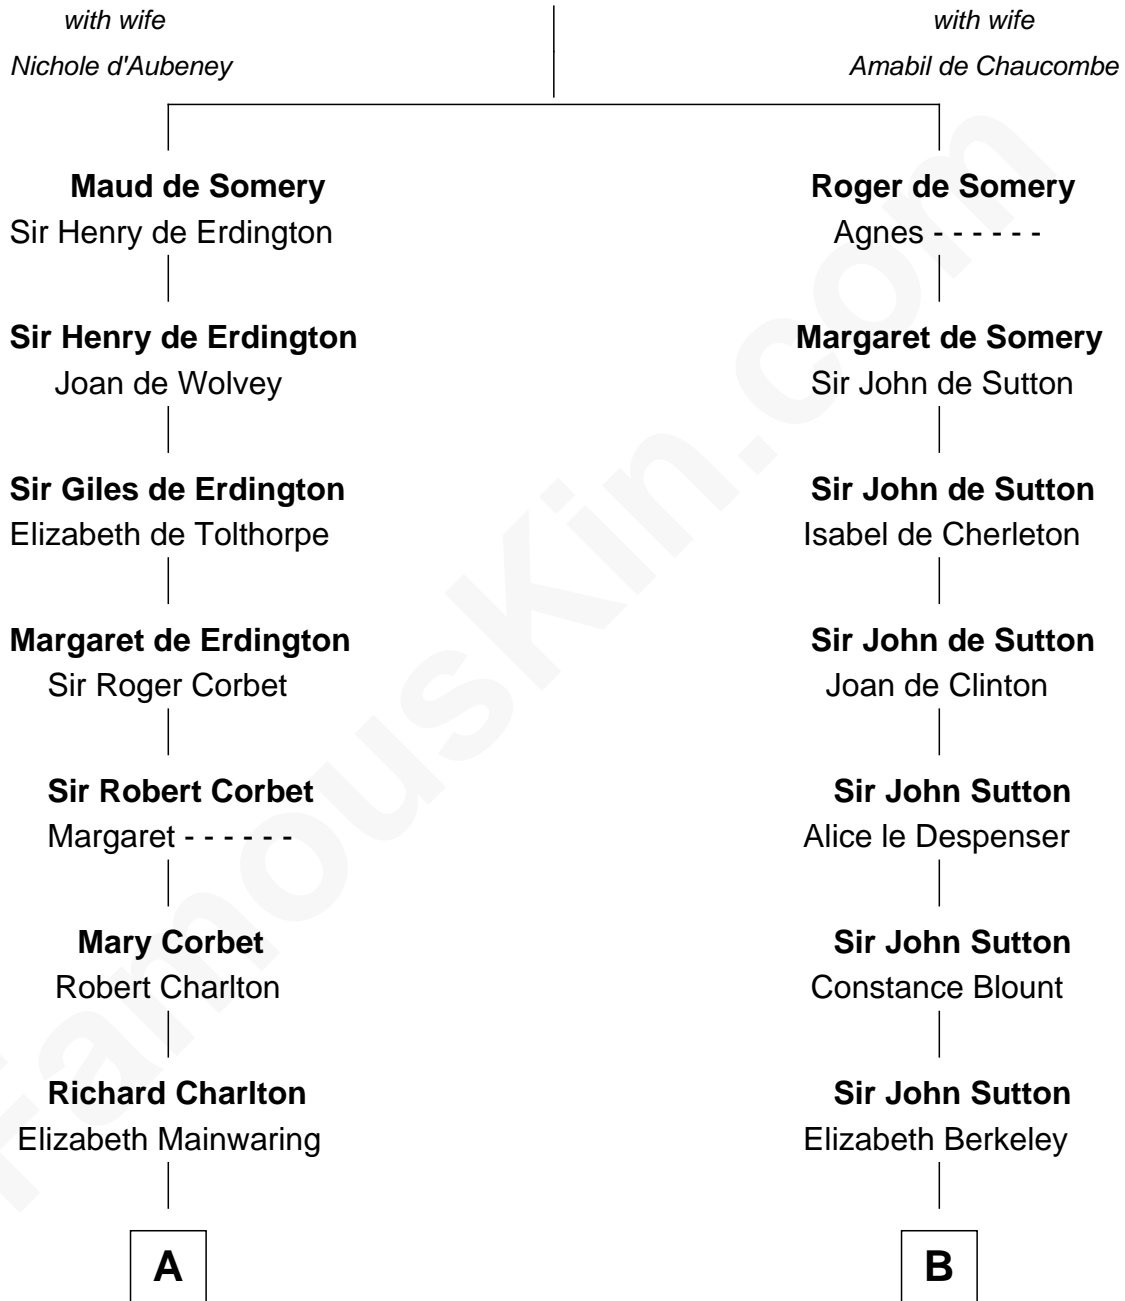

FamousKin.com Relationship Chart of

Calvin Coolidge

30th U.S. President

20th cousin 1 time removed of

Louis Auchincloss

Author

Sir Roger de Somery

C

Mary Davis
John Dunlap Moor

Hiram Dunlap Moor
Abigail Pinney Franklin

Victoria Josephine Moor
Col. John Calvin Coolidge

Calvin Coolidge
30th U.S. President

D

Gurdon Buck
Susannah Mainwaring

Elizabeth Buck
John Auchincloss