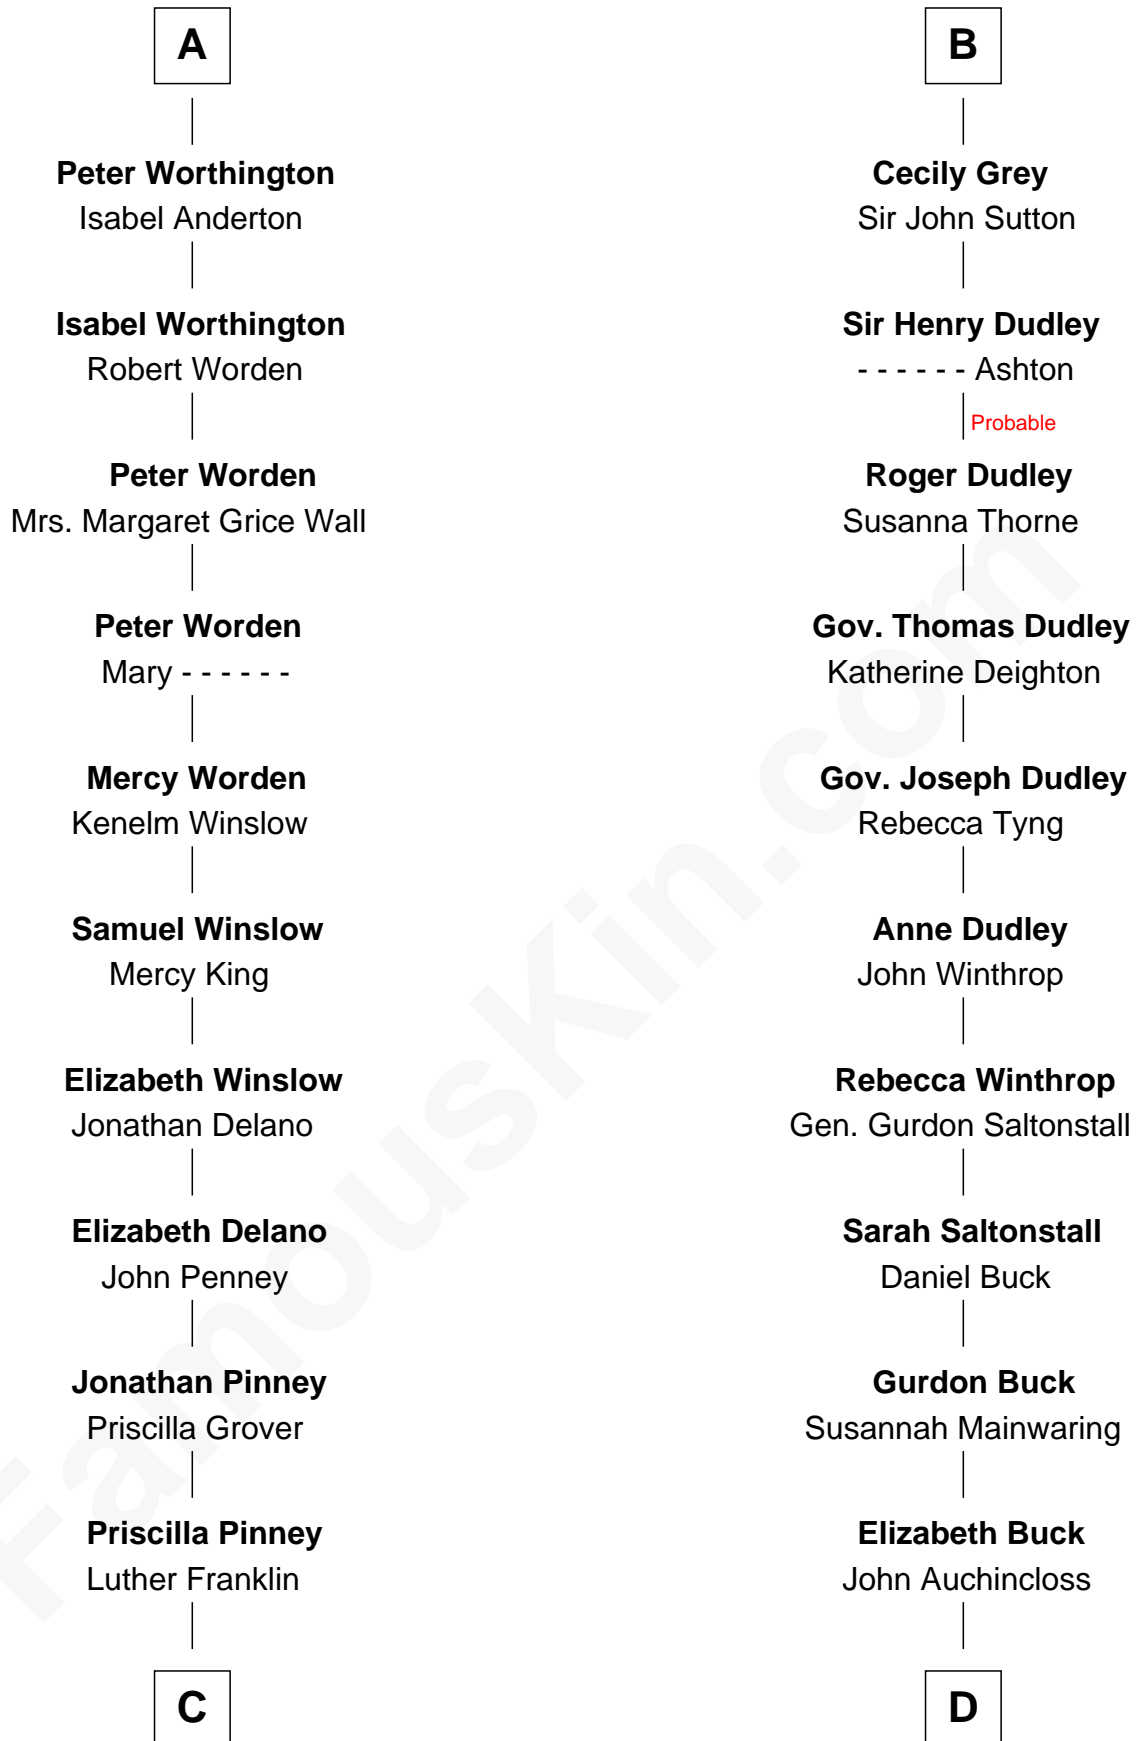

FamousKin.com Relationship Chart of

Calvin Coolidge
30th U.S. President

19th cousin of

Louis Auchincloss
Author

Sir John de Harington
Joan - - - - -

FamousKin.com