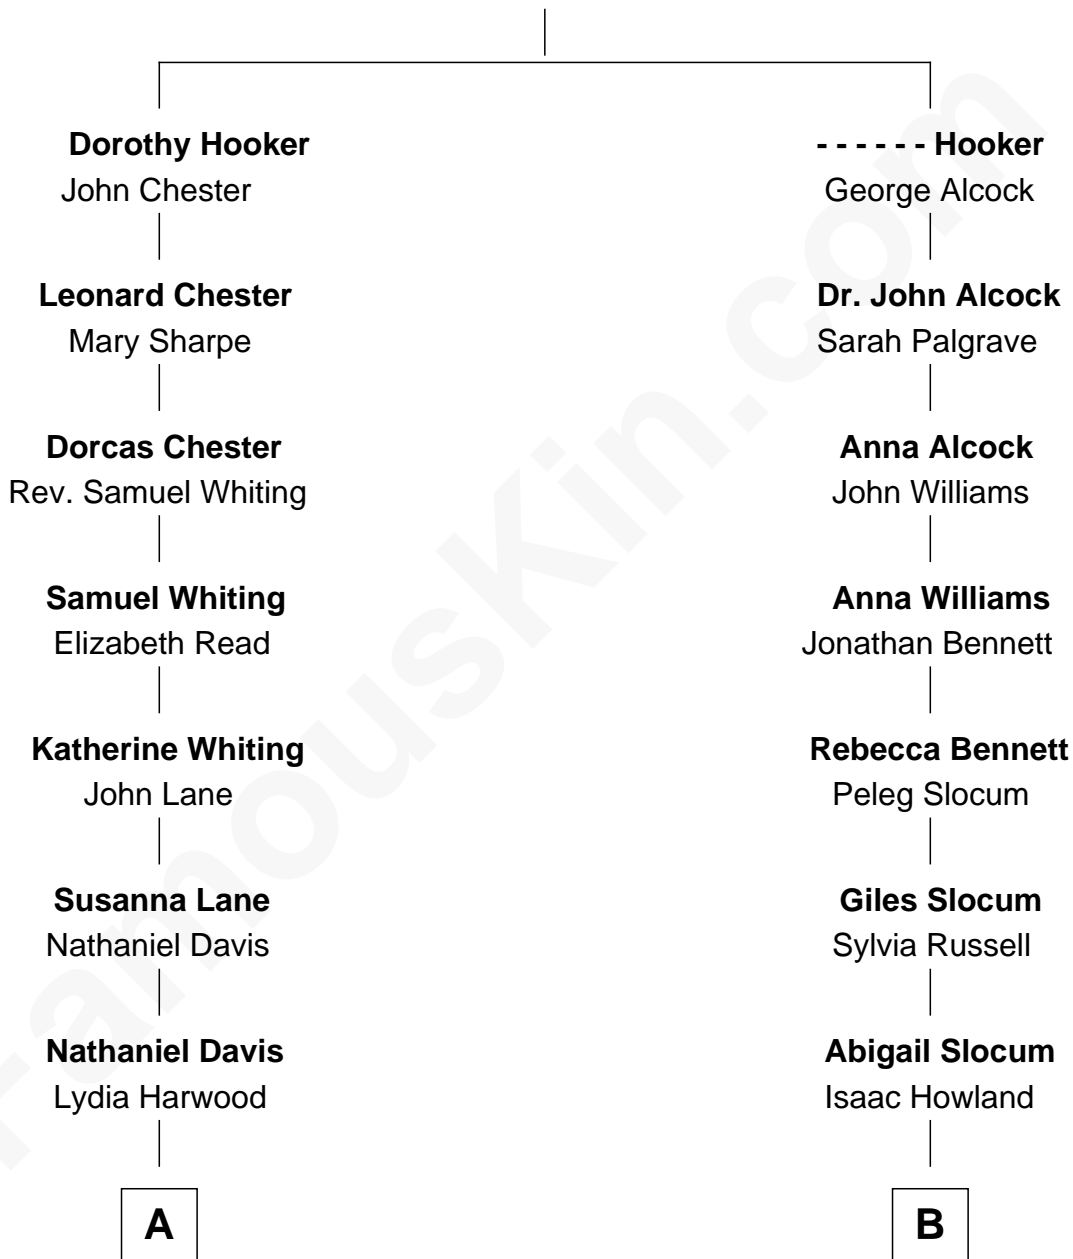

# FamousKin.com Relationship Chart of

**Calvin Coolidge**

*30th U.S. President*

9th cousin 1 time removed of

**Hetty Green**

*"The Witch of Wall Street"*

**Thomas Hooker**

**A**

**Mary Davis**  
John Dunlap Moor

**Hiram Dunlap Moor**  
Abigail Pinney Franklin

**Victoria Josephine Moor**  
Col. John Calvin Coolidge

**Calvin Coolidge**  
*30th U.S. President*

**B**

**Mehitable Howland**  
Gideon Howland

**Abby Slocum Howland**  
Edward Mott Robinson

**Hetty Green**  
*"The Witch of Wall Street"*

FamousKin.com