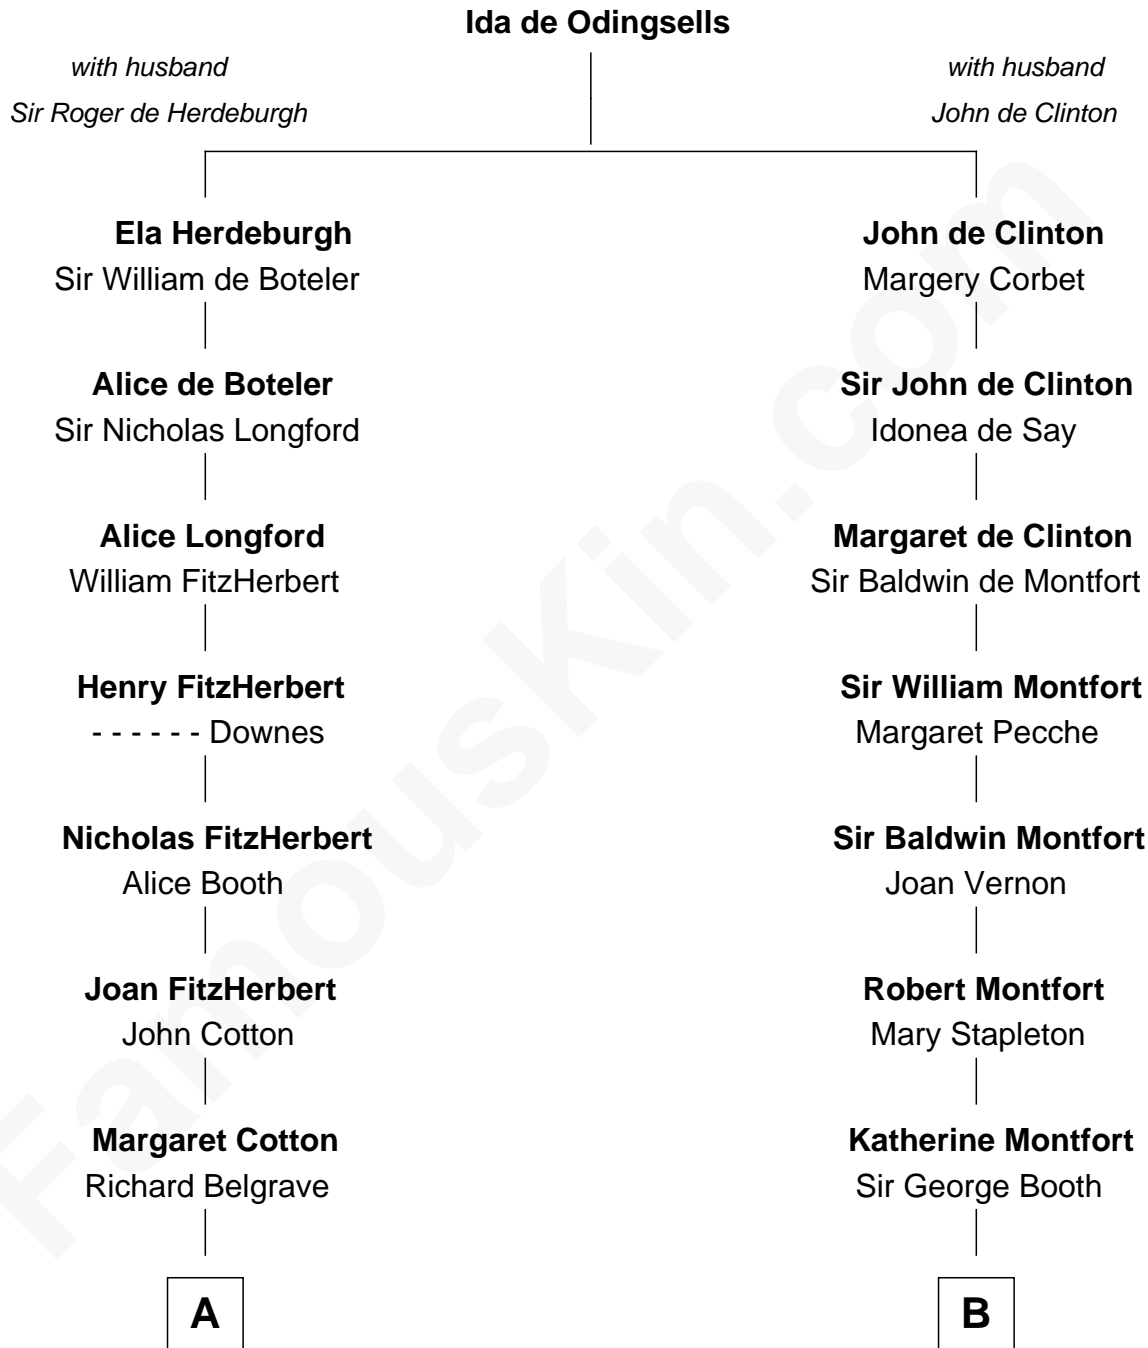

# FamousKin.com Relationship Chart of

**Calvin Coolidge**

*30th U.S. President*

20th cousin 1 time removed of

**Christian Herter**

*59th Governor of Massachusetts*

**C**

**Mary Davis**  
John Dunlap Moor

**Hiram Dunlap Moor**  
Abigail Pinney Franklin

**Victoria Josephine Moor**  
Col. John Calvin Coolidge

**Calvin Coolidge**  
*30th U.S. President*

**D**

**Sarah Fiske**  
Erastus Miles

**Archibald Miles**  
Mary Treese

**Mary Miles**  
Christian Herter

**Albert Herter**  
Adele McGinnis

**Christian Herter**  
*59th Governor of Massachusetts*