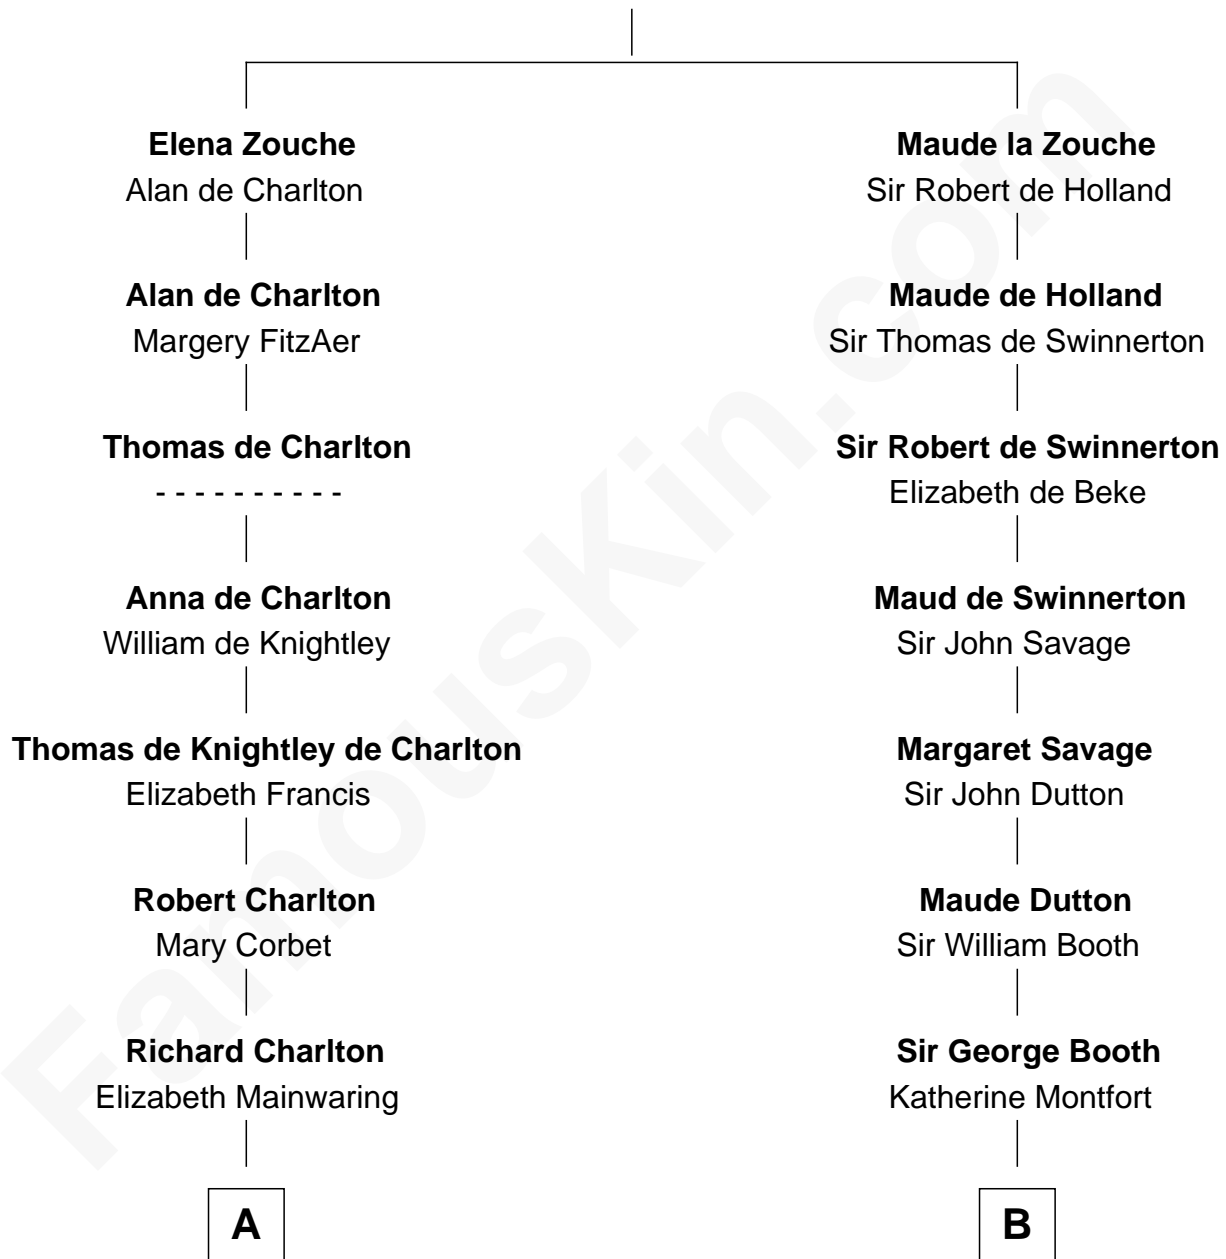

# FamousKin.com Relationship Chart of

**Calvin Coolidge**

*30th U.S. President*

20th cousin 1 time removed of

**Christian Herter**

*59th Governor of Massachusetts*

**Sir Alan la Zouche**

Eleanor de Segrave

**C**

**Mary Davis**  
John Dunlap Moor

**Hiram Dunlap Moor**  
Abigail Pinney Franklin

**Victoria Josephine Moor**  
Col. John Calvin Coolidge

**Calvin Coolidge**  
*30th U.S. President*

**D**

**Sarah Fiske**  
Erastus Miles

**Archibald Miles**  
Mary Treese

**Mary Miles**  
Christian Herter

**Albert Herter**  
Adele McGinnis

**Christian Herter**  
*59th Governor of Massachusetts*