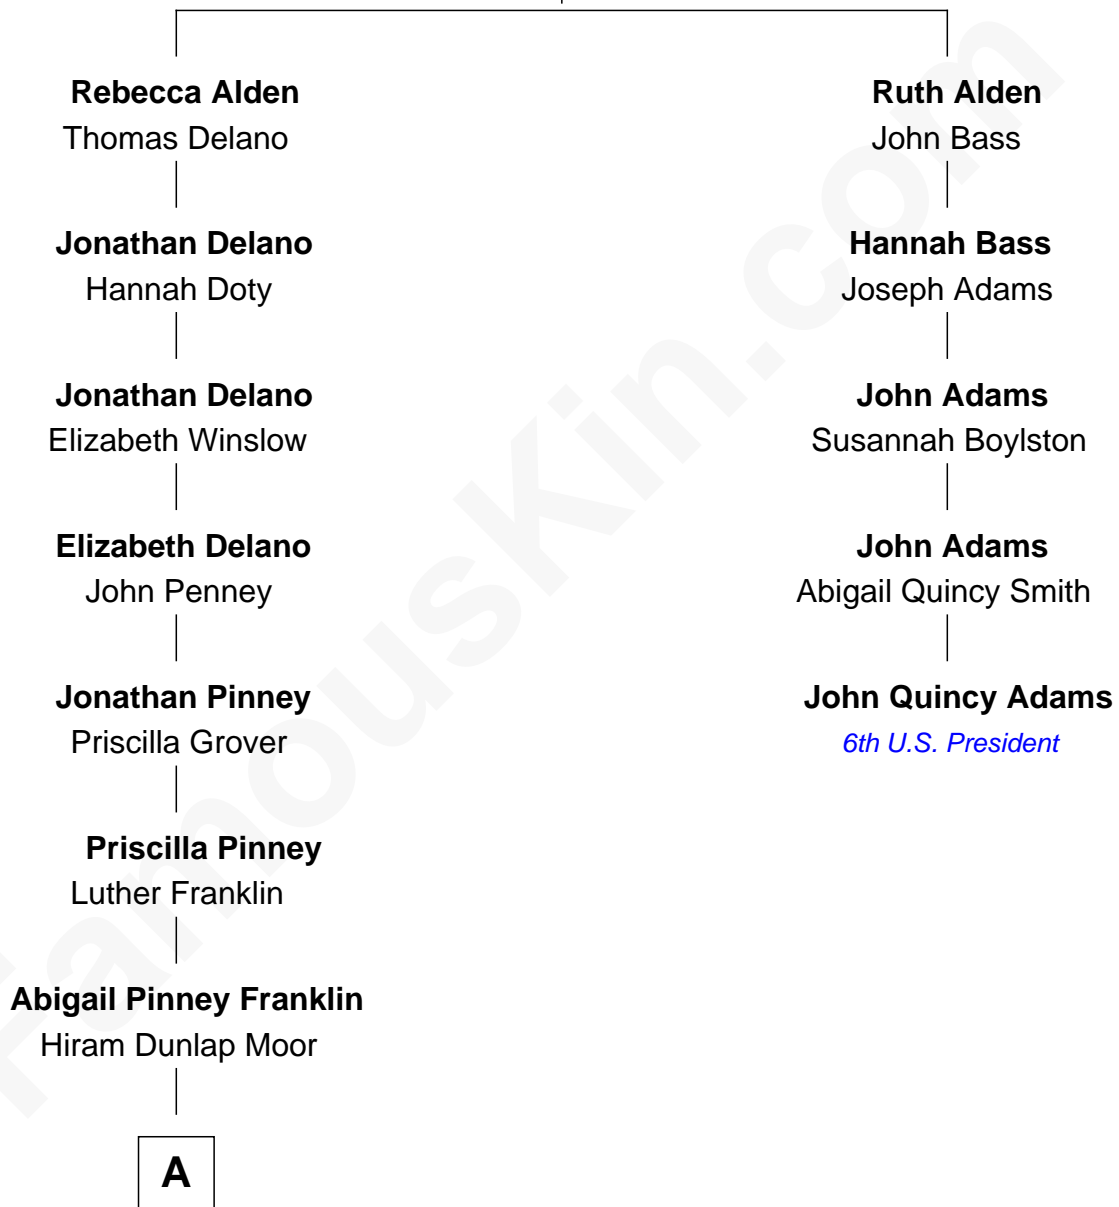

FamousKin.com Relationship Chart of

Calvin Coolidge

30th U.S. President

4th cousin 4 times removed of

John Quincy Adams

6th U.S. President

John Alden
Priscilla Mullins

A

Victoria Josephine Moor

Col. John Calvin Coolidge

Calvin Coolidge

30th U.S. President

FamousKin.com