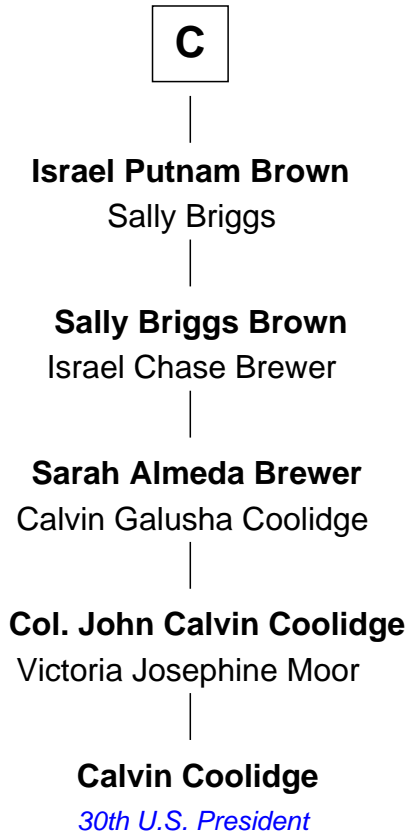

**FamousKin.com**  
**Relationship Chart of**  
**Calvin Coolidge**  
*30th U.S. President*

16th cousin 5 times removed of

**Abigail (Smith) Adams**  
*First Lady of President John Adams*

**Gunselm de Badlesmere**

FamousKin.com