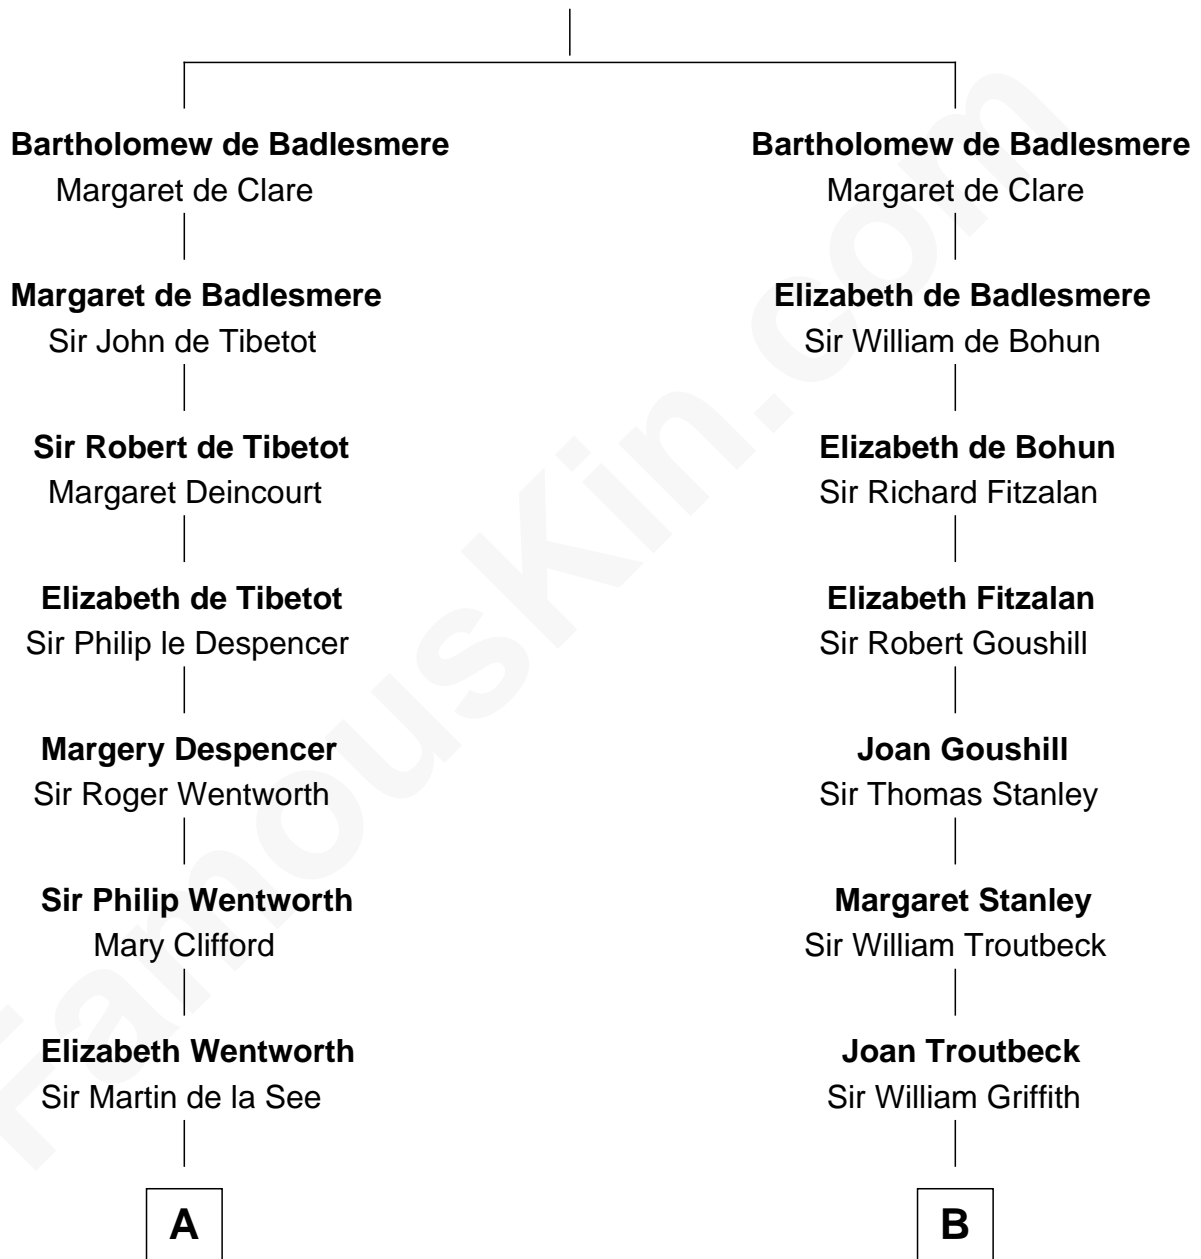

**FamousKin.com**  
**Relationship Chart of**  
**Calvin Coolidge**  
*30th U.S. President*

16th cousin 5 times removed of

**Abigail (Smith) Adams**  
*First Lady of President John Adams*

**Gunselm de Badlesmere**

FamousKin.com