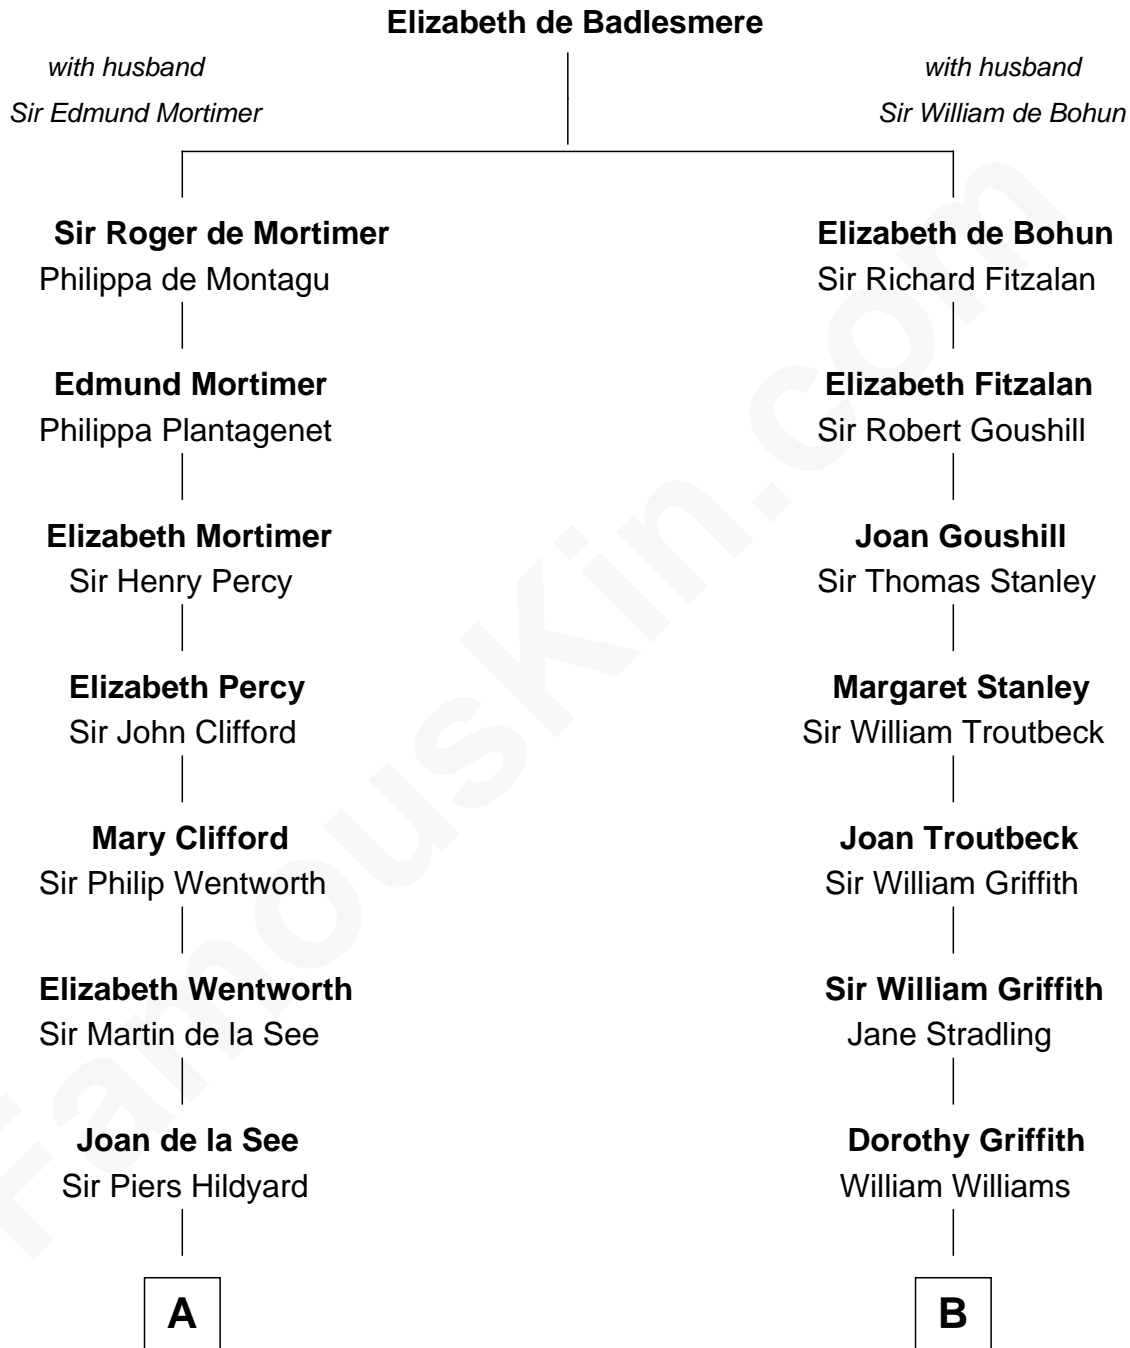

**FamousKin.com**  
**Relationship Chart of**  
**Calvin Coolidge**  
*30th U.S. President*

14th cousin 6 times removed of

**Abigail (Smith) Adams**  
*First Lady of President John Adams*

**C**

—  
**Sally Briggs Brown**

Israel Chase Brewer

—  
**Sarah Almeda Brewer**

Calvin Galusha Coolidge

—  
**Col. John Calvin Coolidge**

Victoria Josephine Moor

—  
**Calvin Coolidge**

*30th U.S. President*

FamousKin.com