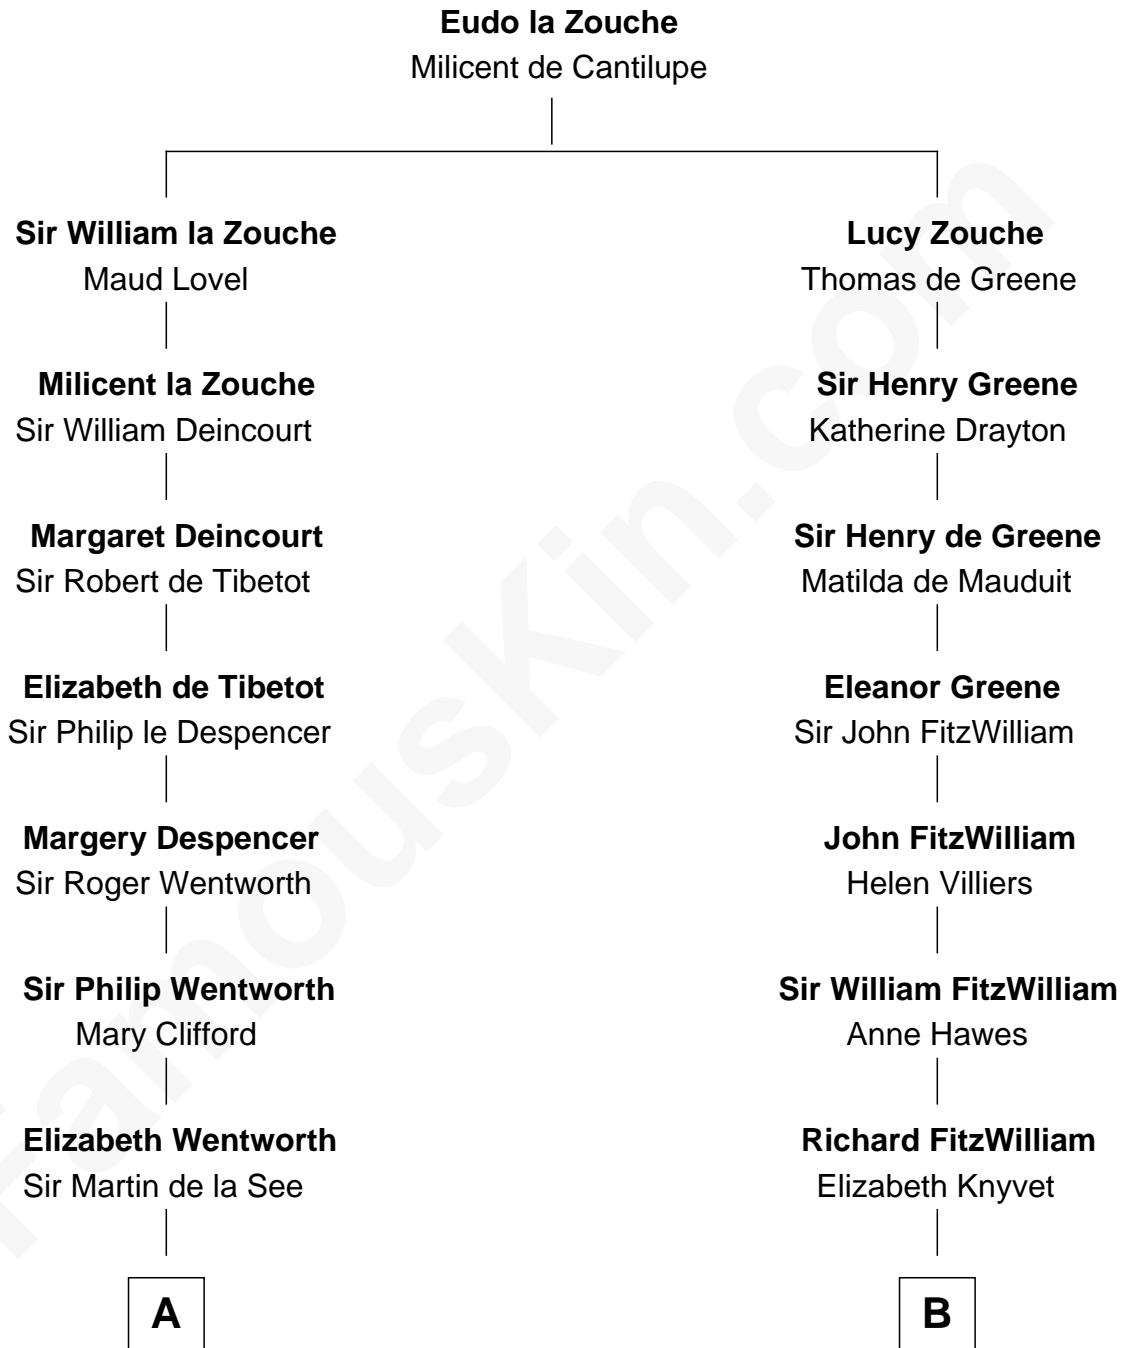

# FamousKin.com Relationship Chart of

**Calvin Coolidge**

*30th U.S. President*

14th cousin 7 times removed of

**Abigail (Smith) Adams**

*First Lady of President John Adams*

FamousKin.com