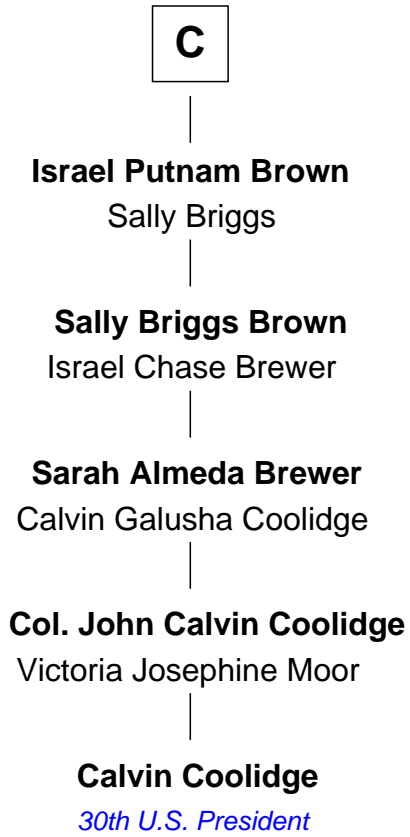

# FamousKin.com Relationship Chart of

**Calvin Coolidge**

*30th U.S. President*

14th cousin 7 times removed of

**Abigail (Smith) Adams**

*First Lady of President John Adams*

FamousKin.com