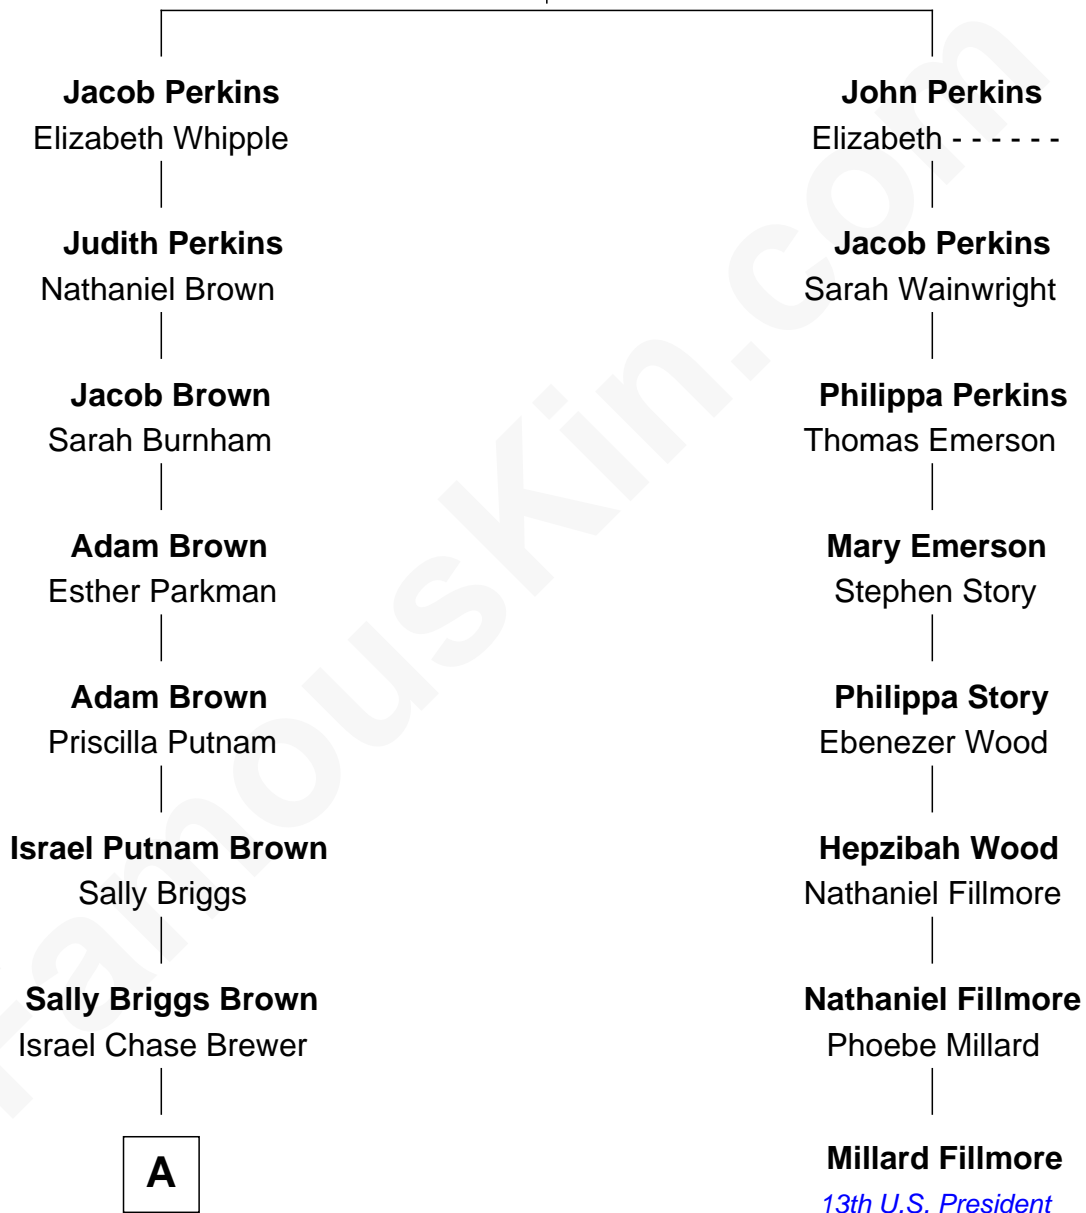

FamousKin.com Relationship Chart of

Calvin Coolidge

30th U.S. President

7th cousin 2 times removed of

Millard Fillmore

13th U.S. President

John Perkins

Judith Gater

A

—
Sarah Almeda Brewer
Calvin Galusha Coolidge

—
Col. John Calvin Coolidge
Victoria Josephine Moor

—
Calvin Coolidge
30th U.S. President

FamousKin.com