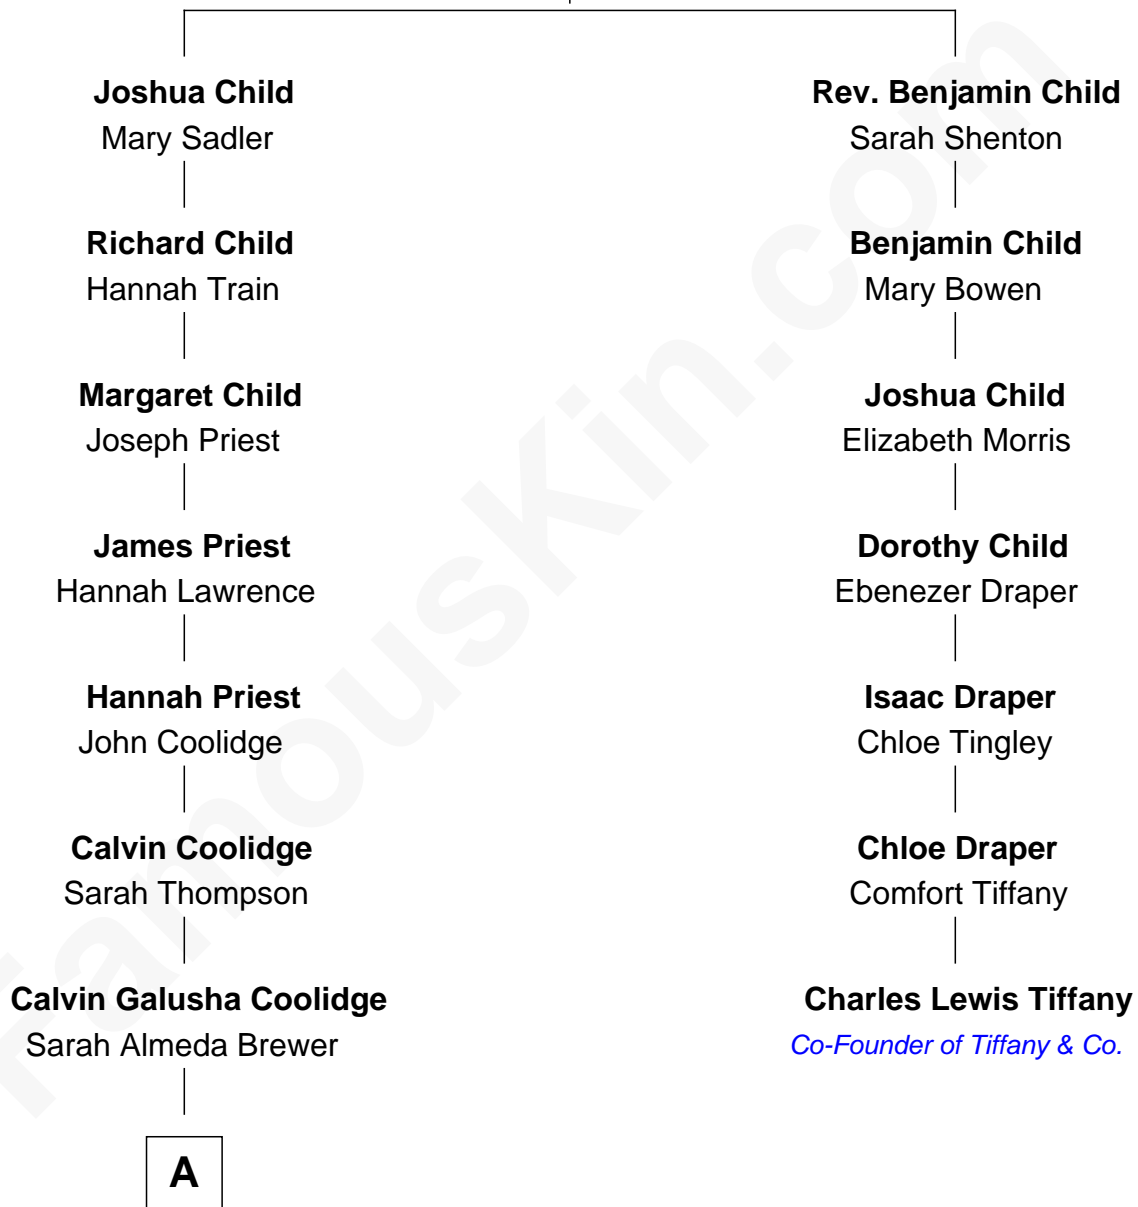

FamousKin.com Relationship Chart of

Calvin Coolidge

30th U.S. President

6th cousin 2 times removed of

Charles Lewis Tiffany

Co-Founder of Tiffany & Co.

Wolston Child

Ellen Empson

A

Col. John Calvin Coolidge

Victoria Josephine Moor

Calvin Coolidge

30th U.S. President

FamousKin.com