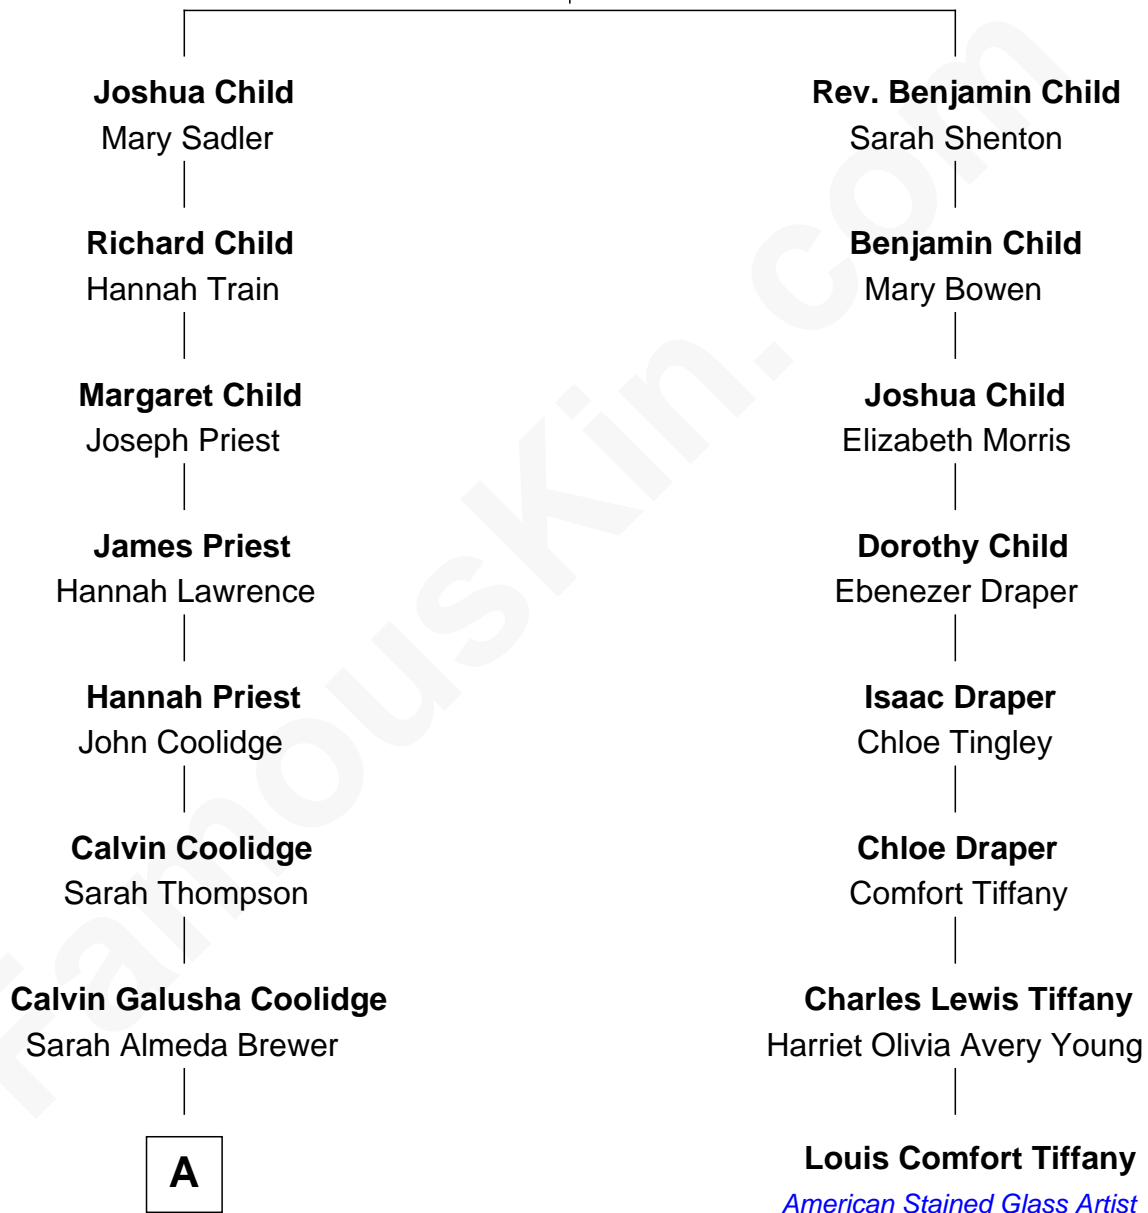

FamousKin.com Relationship Chart of

Calvin Coolidge

30th U.S. President

7th cousin 1 time removed of

Louis Comfort Tiffany

American Stained Glass Artist

Wolston Child

Ellen Empson

A

Col. John Calvin Coolidge

Victoria Josephine Moor

Calvin Coolidge

30th U.S. President

FamousKin.com