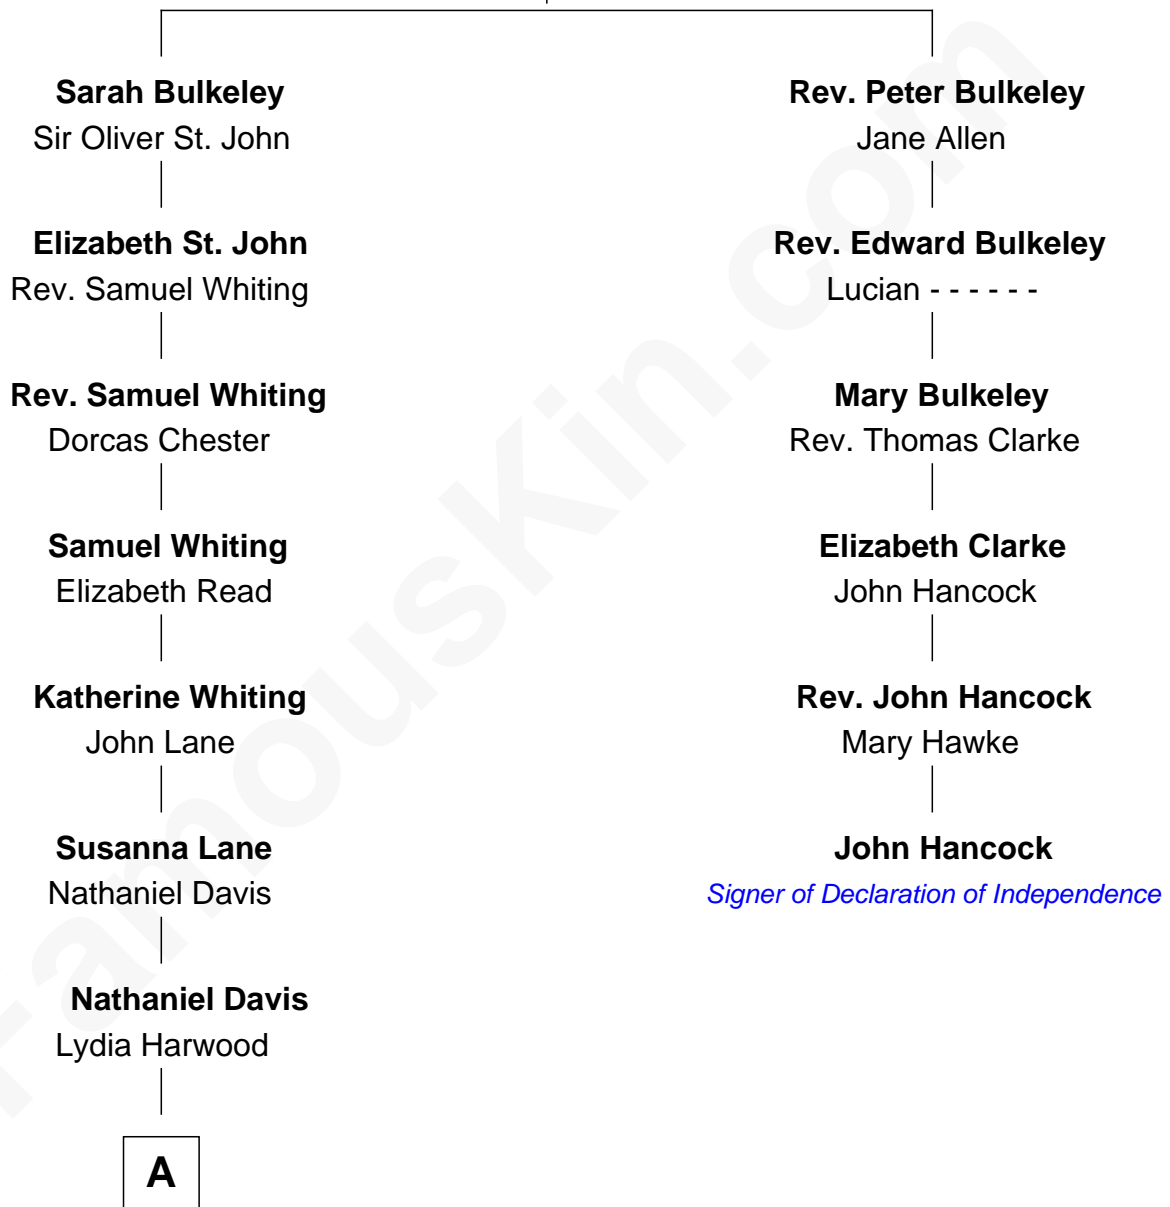

FamousKin.com Relationship Chart of

Calvin Coolidge

30th U.S. President

5th cousin 5 times removed of

John Hancock

Signer of the Declaration of Independence

Rev. Edward Bulkeley

Olive Irby

A

—
Mary Davis

John Dunlap Moor

—
Hiram Dunlap Moor

Abigail Pinney Franklin

—
Victoria Josephine Moor

Col. John Calvin Coolidge

—
Calvin Coolidge

30th U.S. President

FamousKin.com