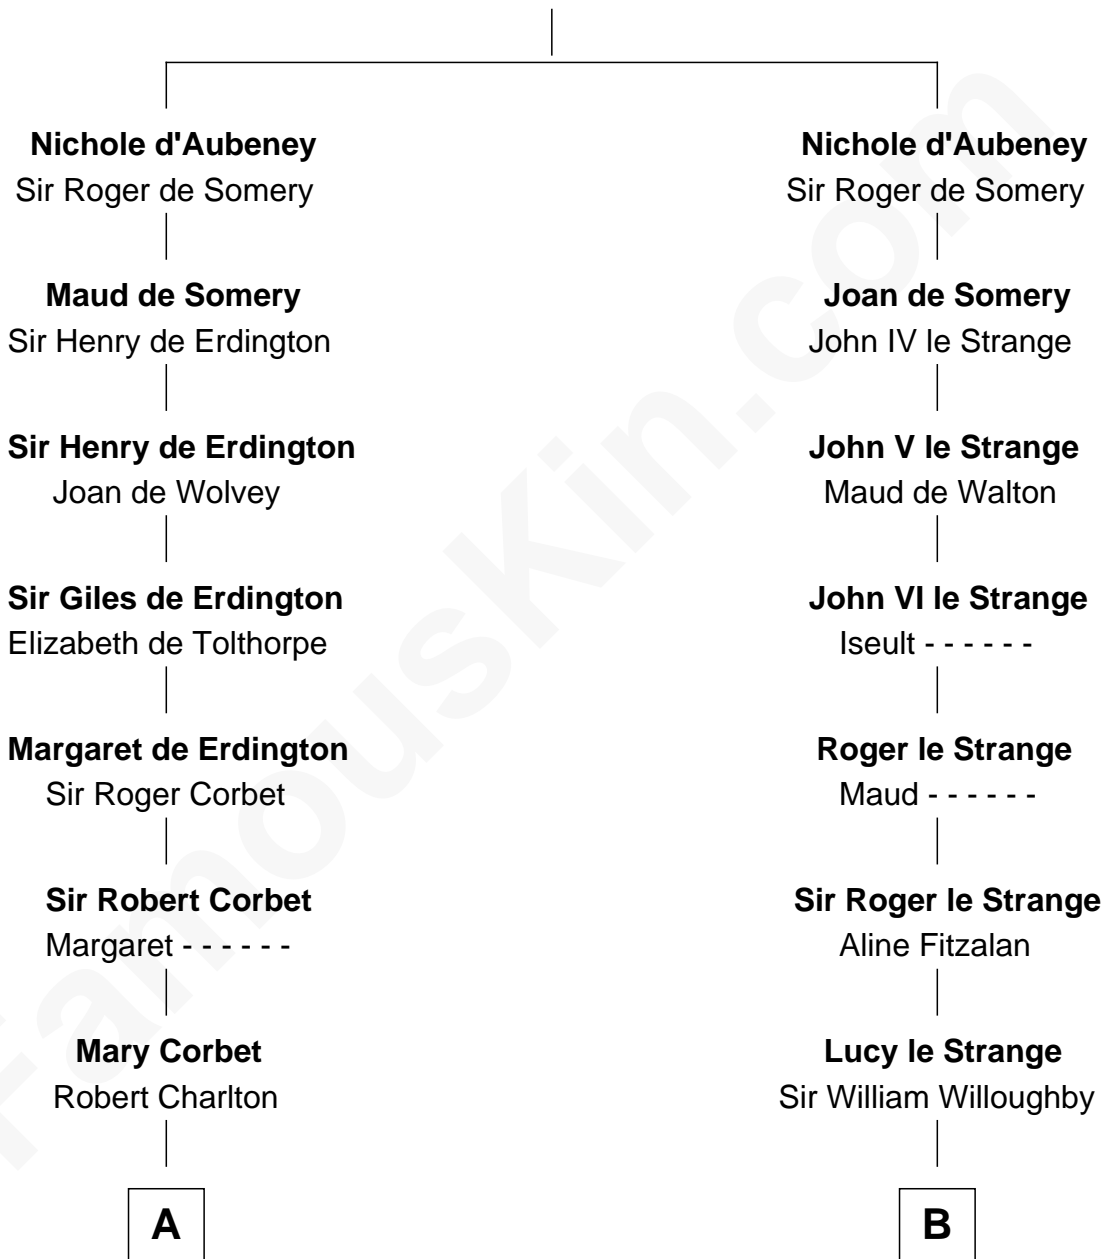

FamousKin.com

Relationship Chart of

Calvin Coolidge

30th U.S. President

11th cousin 10 times removed of

Catherine Parr

6th Wife of King Henry VIII

William d'Aubenev

Mabel of Chester

C

—
Nathaniel Davis

Lydia Harwood

—
Mary Davis

John Dunlap Moor

—
Hiram Dunlap Moor

Abigail Pinney Franklin

—
Victoria Josephine Moor

Col. John Calvin Coolidge

—
Calvin Coolidge

30th U.S. President

FamousKin.com