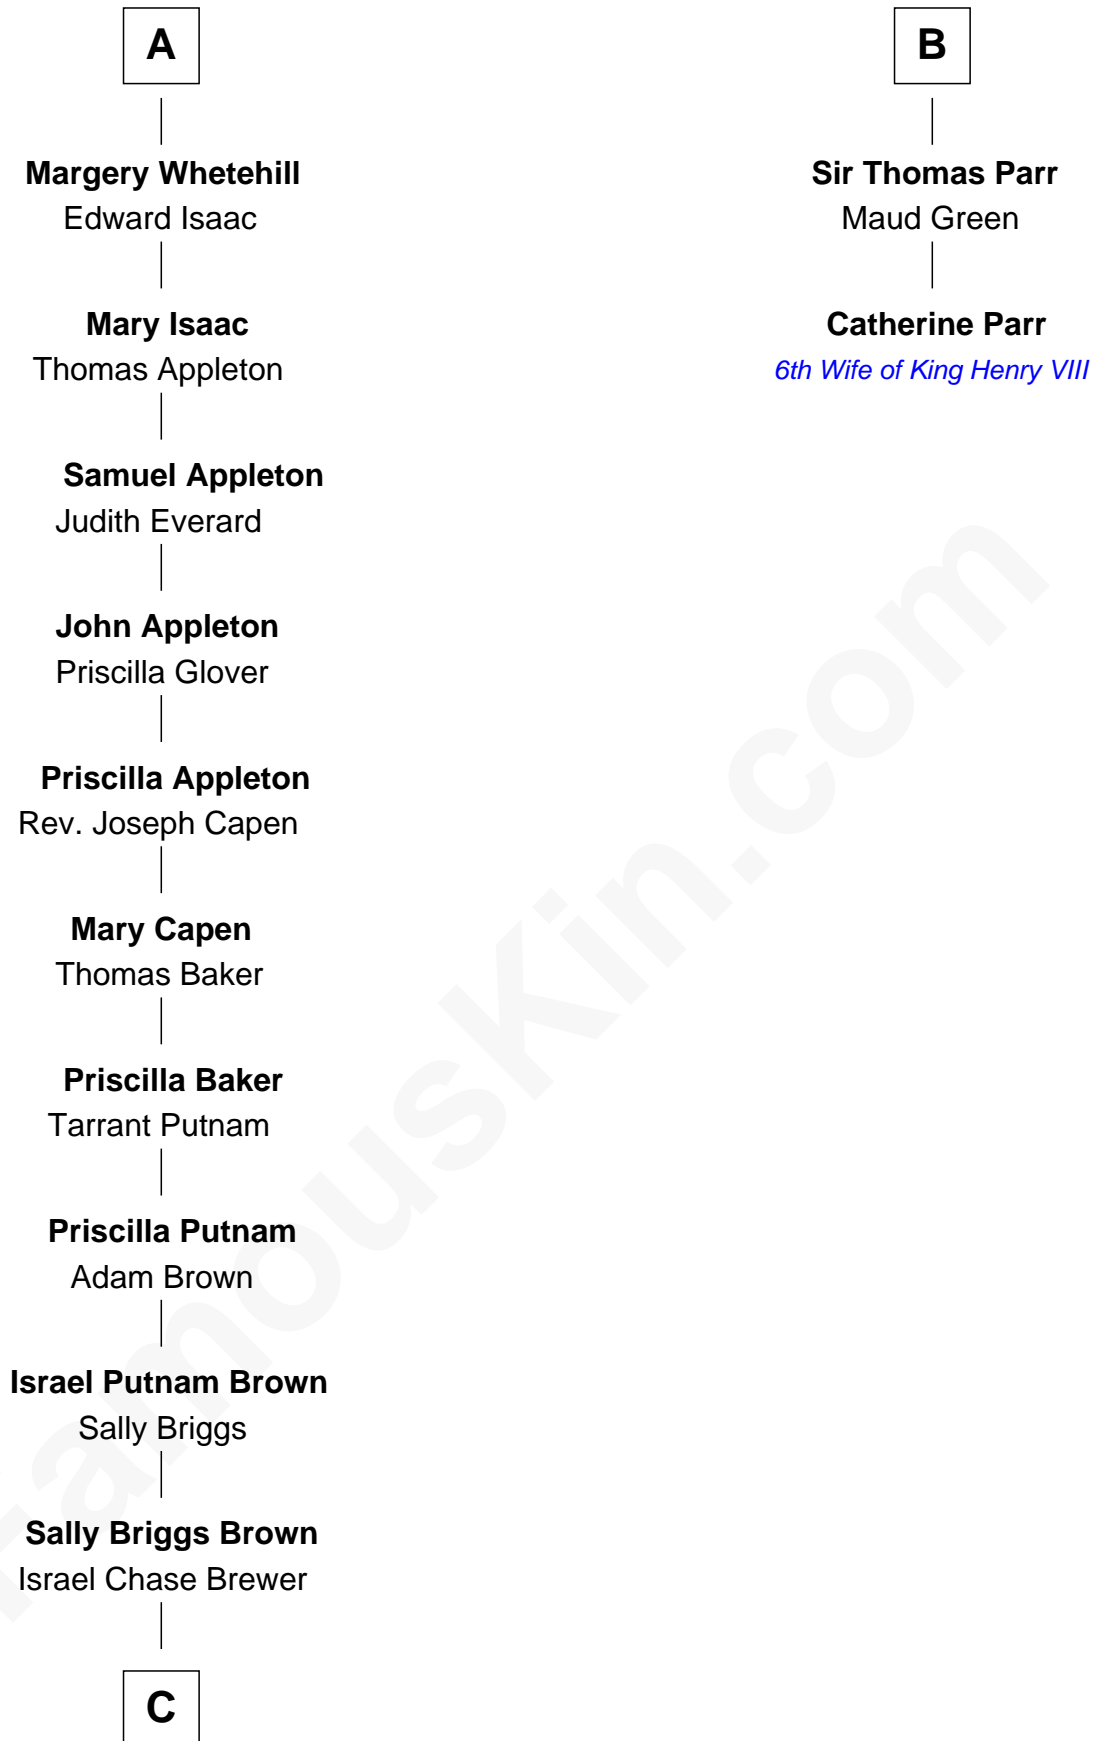

# FamousKin.com Relationship Chart of

**Calvin Coolidge**

*30th U.S. President*

8th cousin 11 times removed of

**Catherine Parr**

*6th Wife of King Henry VIII*

**C**

—  
**Sarah Almeda Brewer**  
Calvin Galusha Coolidge

—  
**Col. John Calvin Coolidge**  
Victoria Josephine Moor

—  
**Calvin Coolidge**  
*30th U.S. President*

FamousKin.com