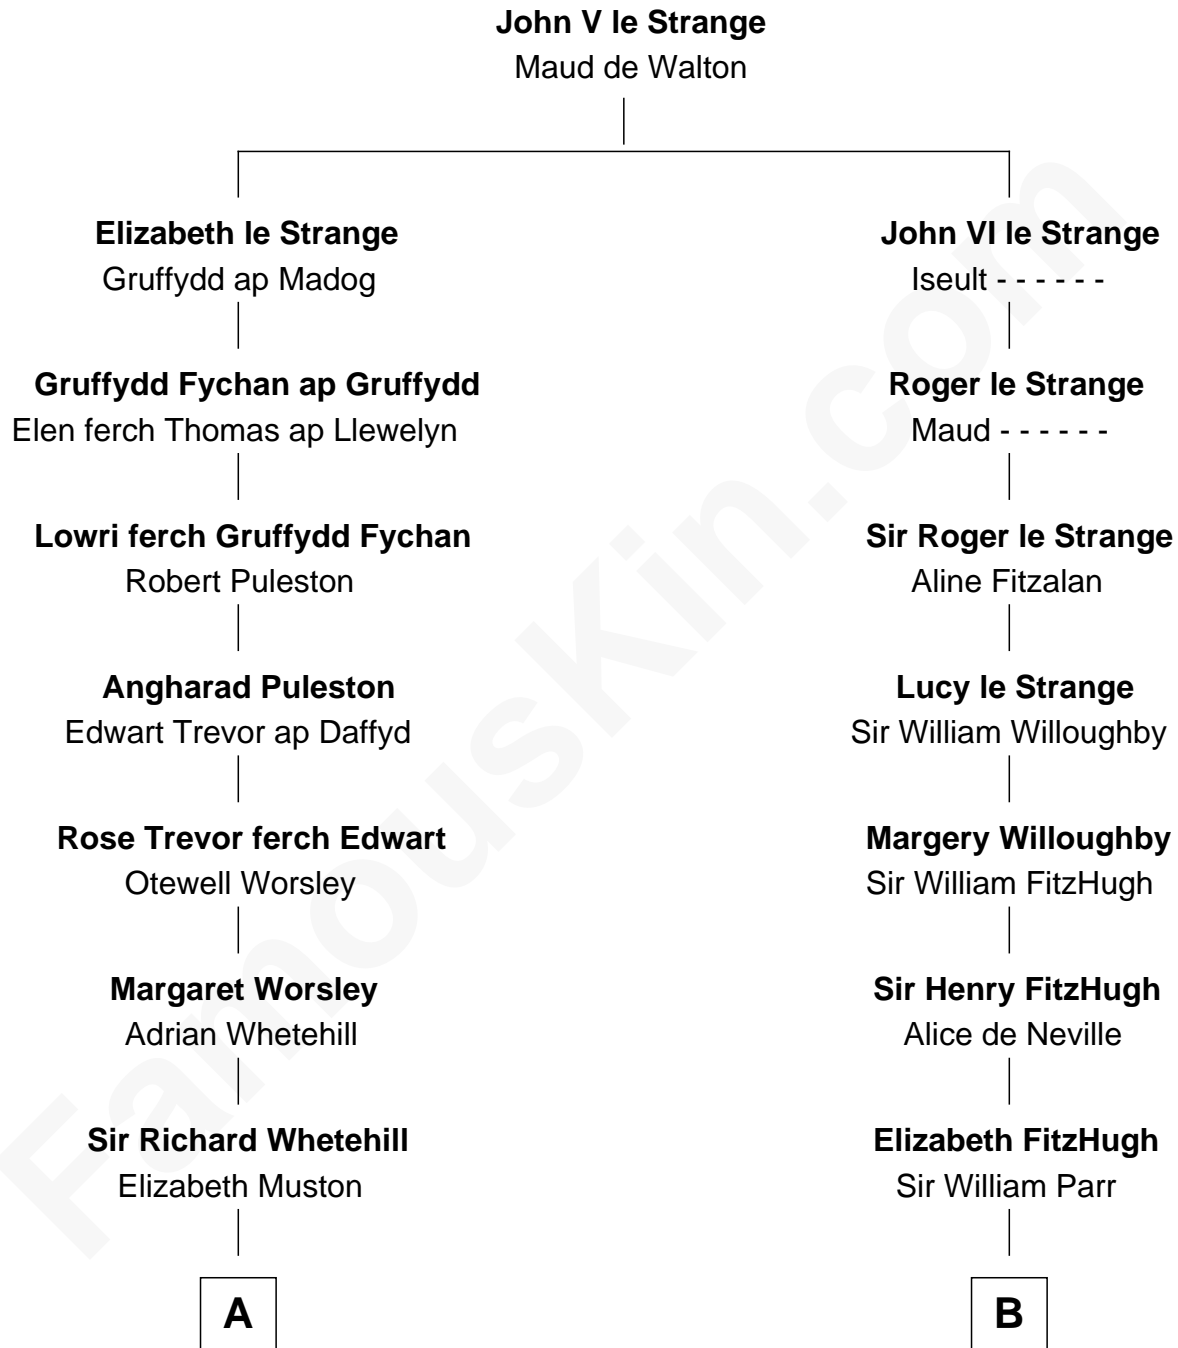

# FamousKin.com Relationship Chart of

**Calvin Coolidge**

*30th U.S. President*

8th cousin 11 times removed of

**Catherine Parr**

*6th Wife of King Henry VIII*

**C**

—  
**Sarah Almeda Brewer**  
Calvin Galusha Coolidge

—  
**Col. John Calvin Coolidge**  
Victoria Josephine Moor

—  
**Calvin Coolidge**  
*30th U.S. President*

FamousKin.com