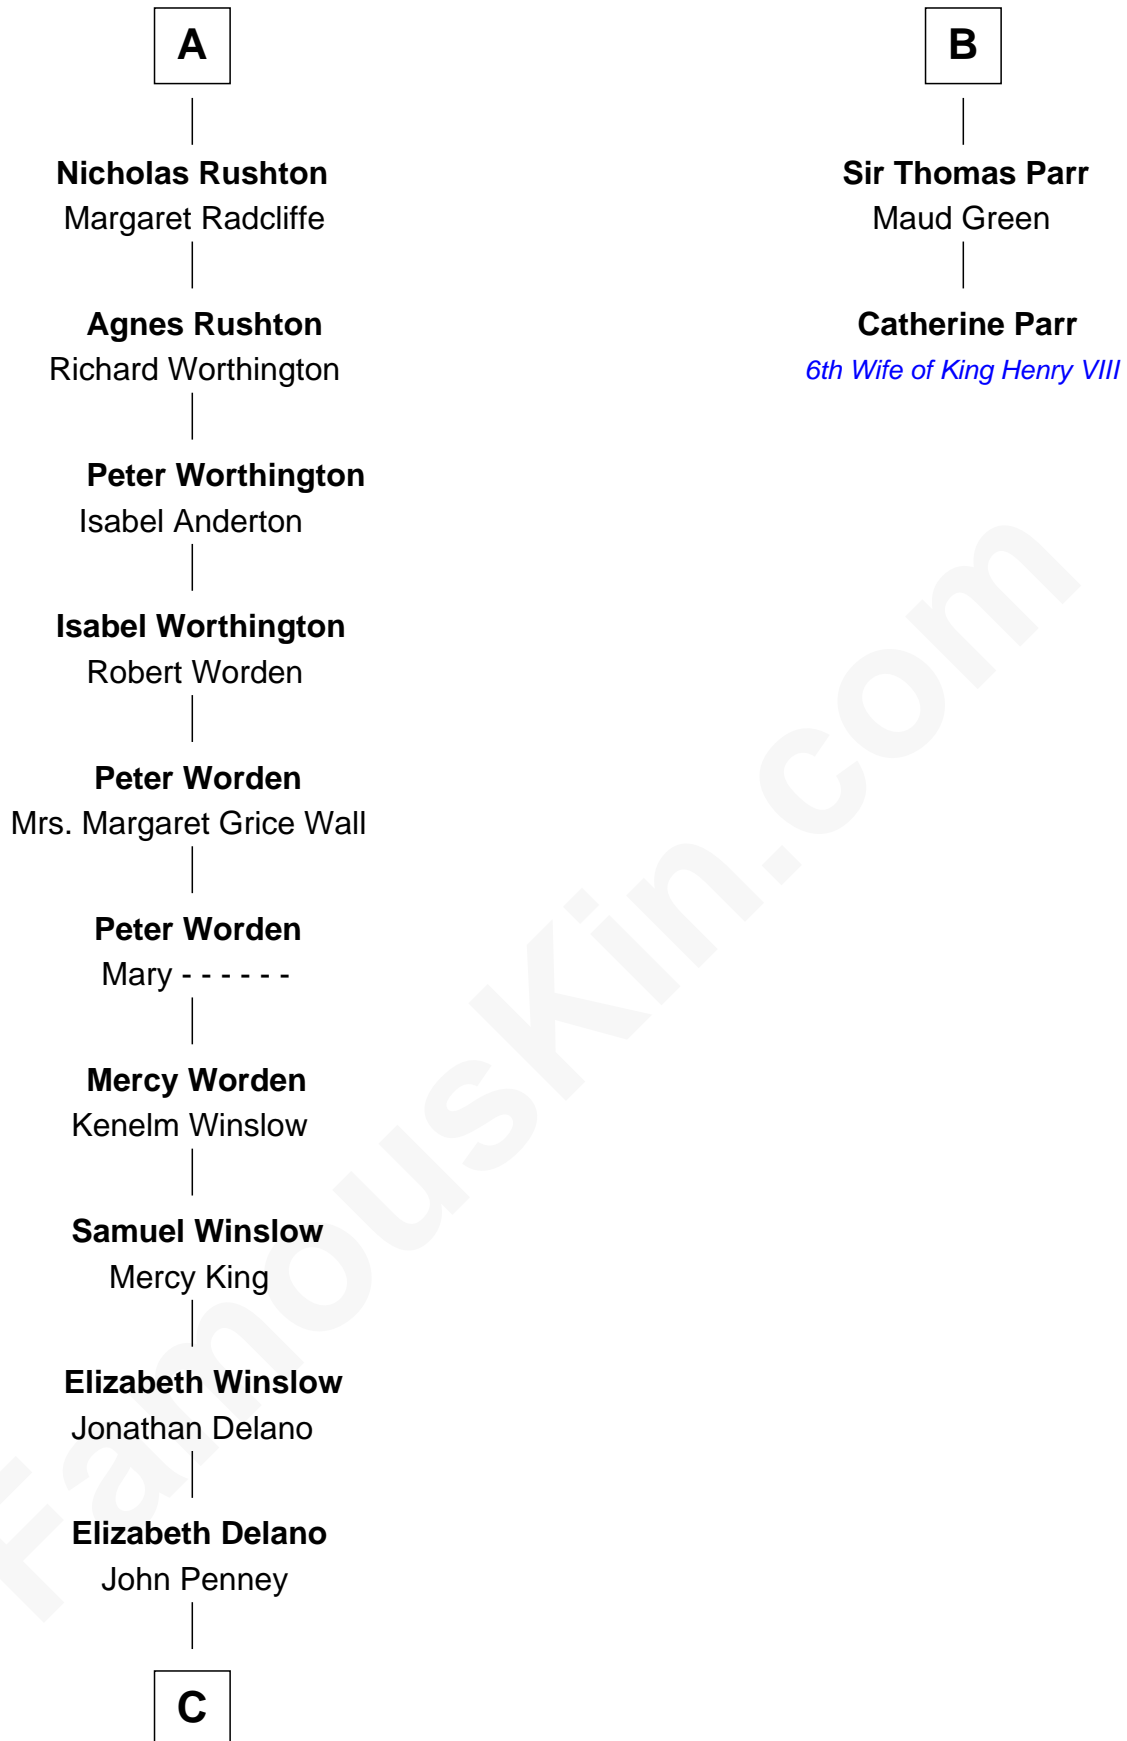

FamousKin.com Relationship Chart of

Calvin Coolidge

30th U.S. President

8th cousin 13 times removed of

Catherine Parr

6th Wife of King Henry VIII

Sir William de Ros

Eustache Fitz Ralph

C

Jonathan Pinney

Priscilla Grover

Priscilla Pinney

Luther Franklin

Abigail Pinney Franklin

Hiram Dunlap Moor

Victoria Josephine Moor