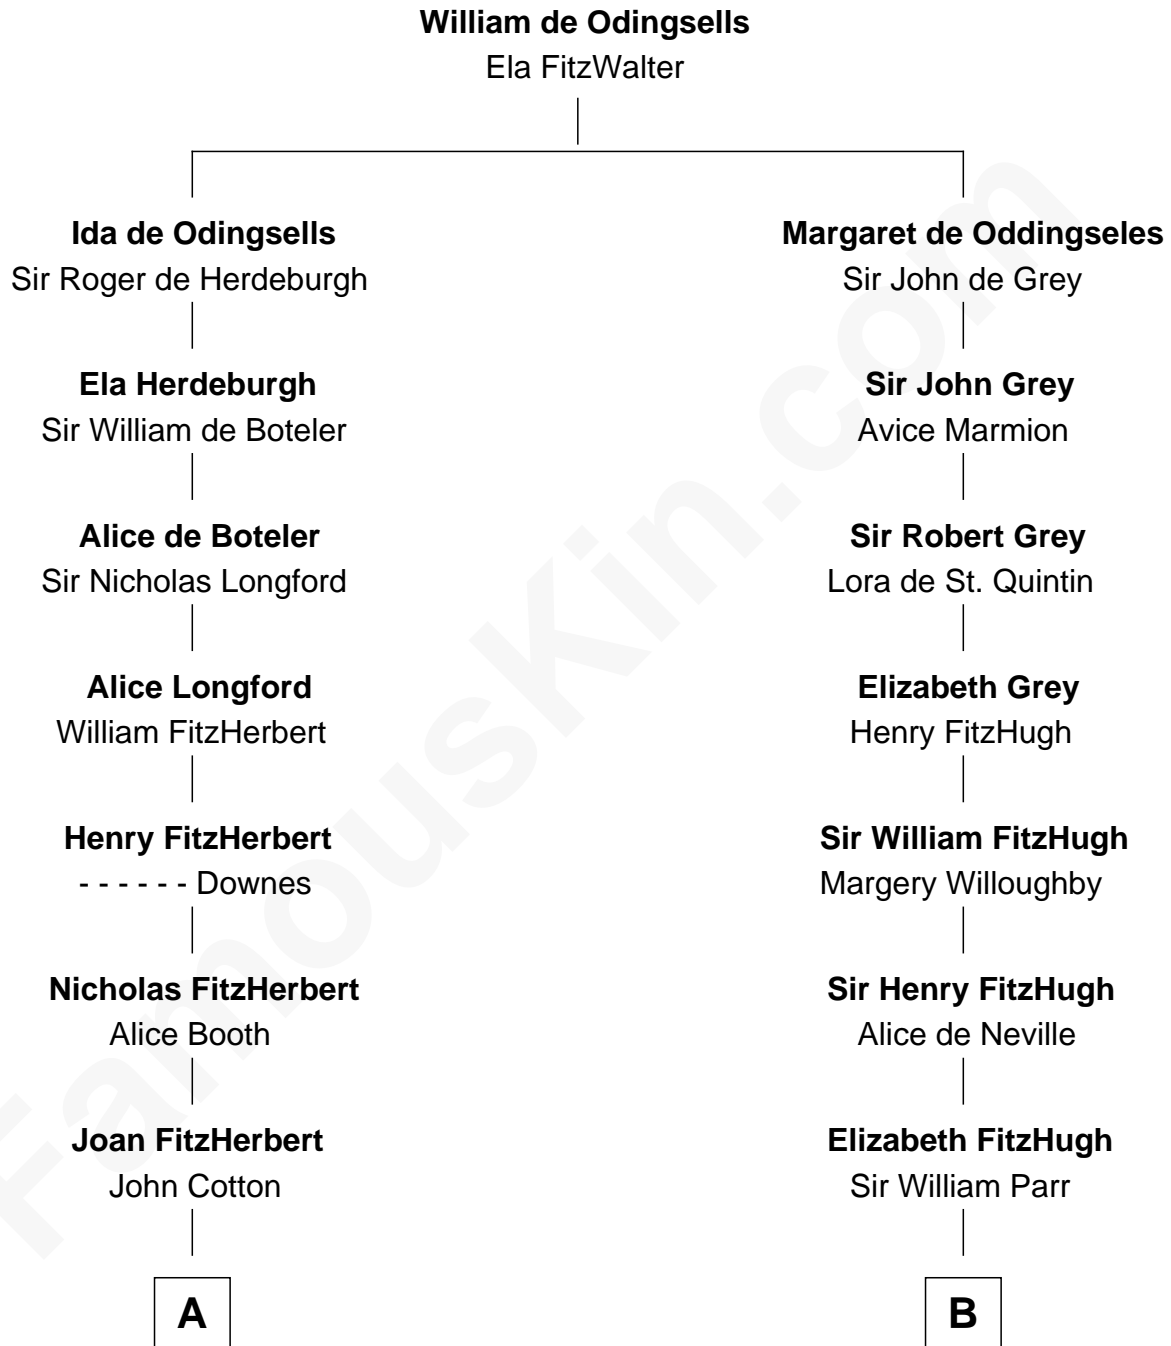

FamousKin.com Relationship Chart of

Calvin Coolidge

30th U.S. President

8th cousin 13 times removed of

Catherine Parr

6th Wife of King Henry VIII

C

—
Nathaniel Davis

Lydia Harwood

—
Mary Davis

John Dunlap Moor

—
Hiram Dunlap Moor

Abigail Pinney Franklin

—
Victoria Josephine Moor

Col. John Calvin Coolidge

—
Calvin Coolidge

30th U.S. President

FamousKin.com