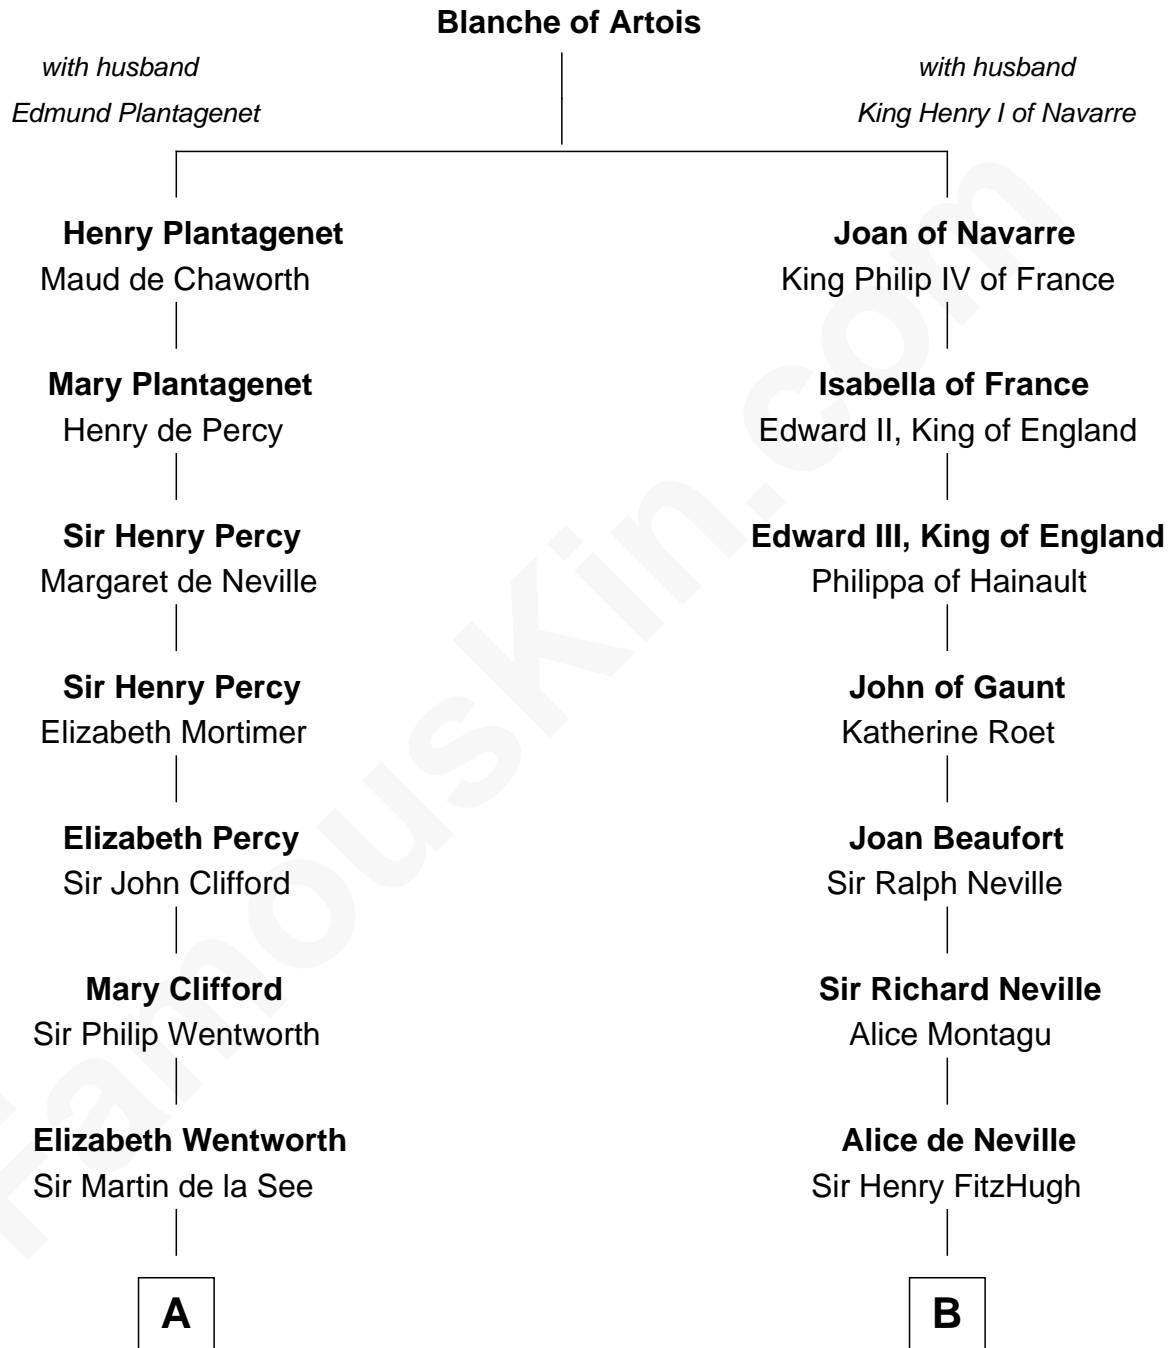

FamousKin.com Relationship Chart of

Calvin Coolidge

30th U.S. President

9th cousin 12 times removed of

Catherine Parr

6th Wife of King Henry VIII

FamousKin.com