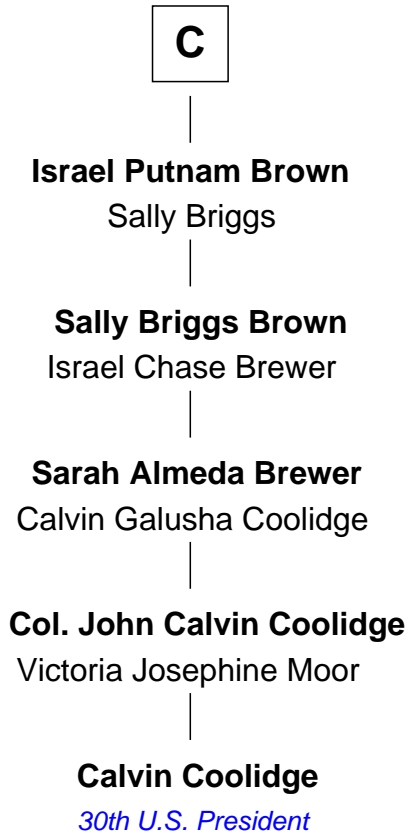

FamousKin.com Relationship Chart of

Calvin Coolidge

30th U.S. President

9th cousin 12 times removed of

Catherine Parr

6th Wife of King Henry VIII

FamousKin.com