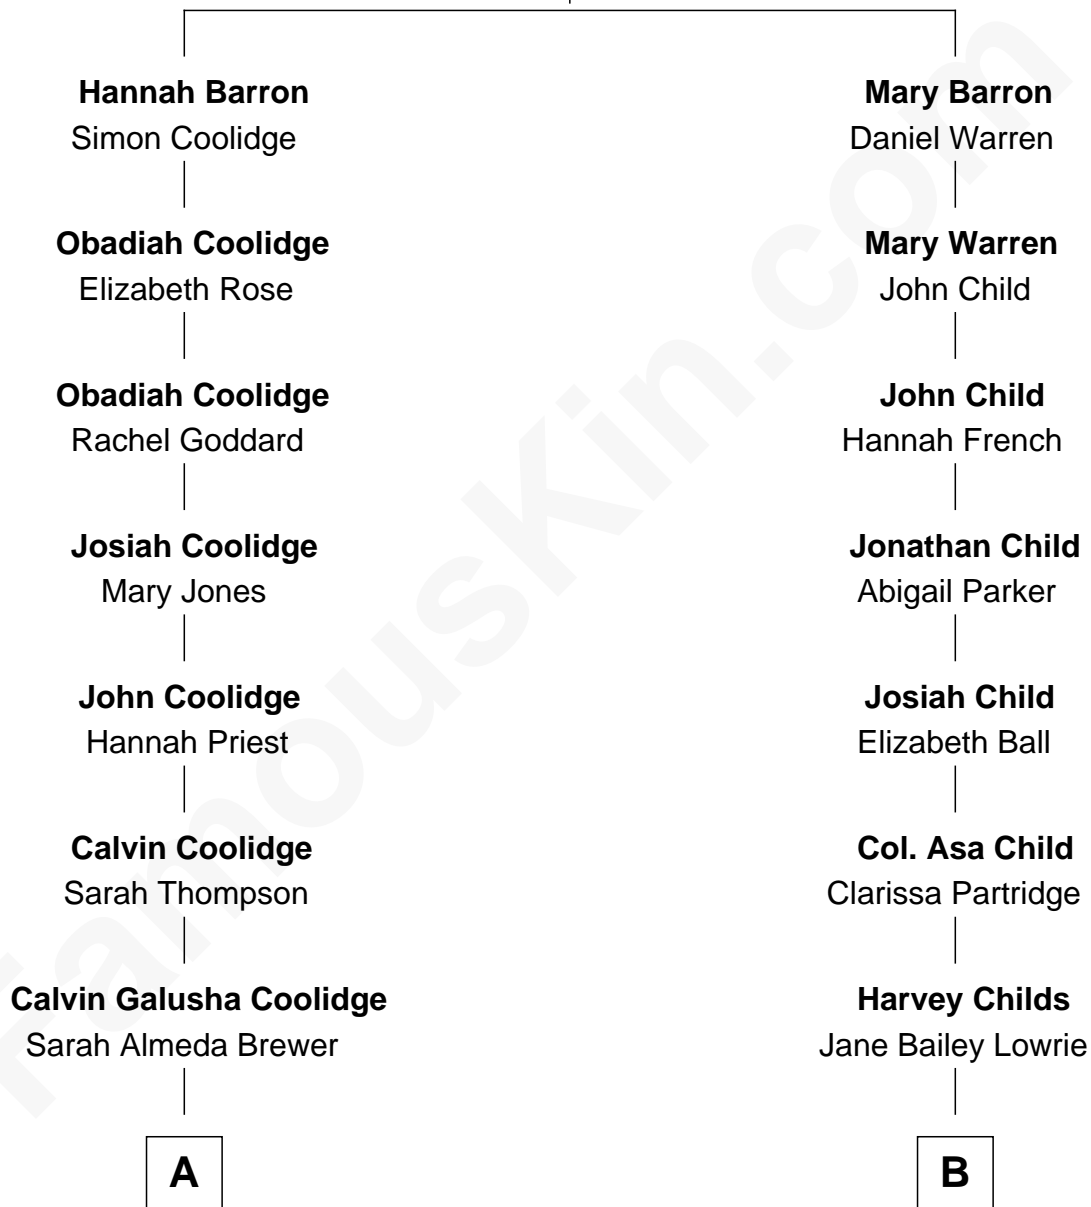

FamousKin.com Relationship Chart of

Calvin Coolidge

30th U.S. President

8th cousin 3 times removed of

Maggie Gyllenhaal

Movie Actress

Ellis Barron

Grace - - - - -

A

Col. John Calvin Coolidge

Victoria Josephine Moor

Calvin Coolidge

30th U.S. President

B

Walter Cameron Childs

Edith Worcester Smith