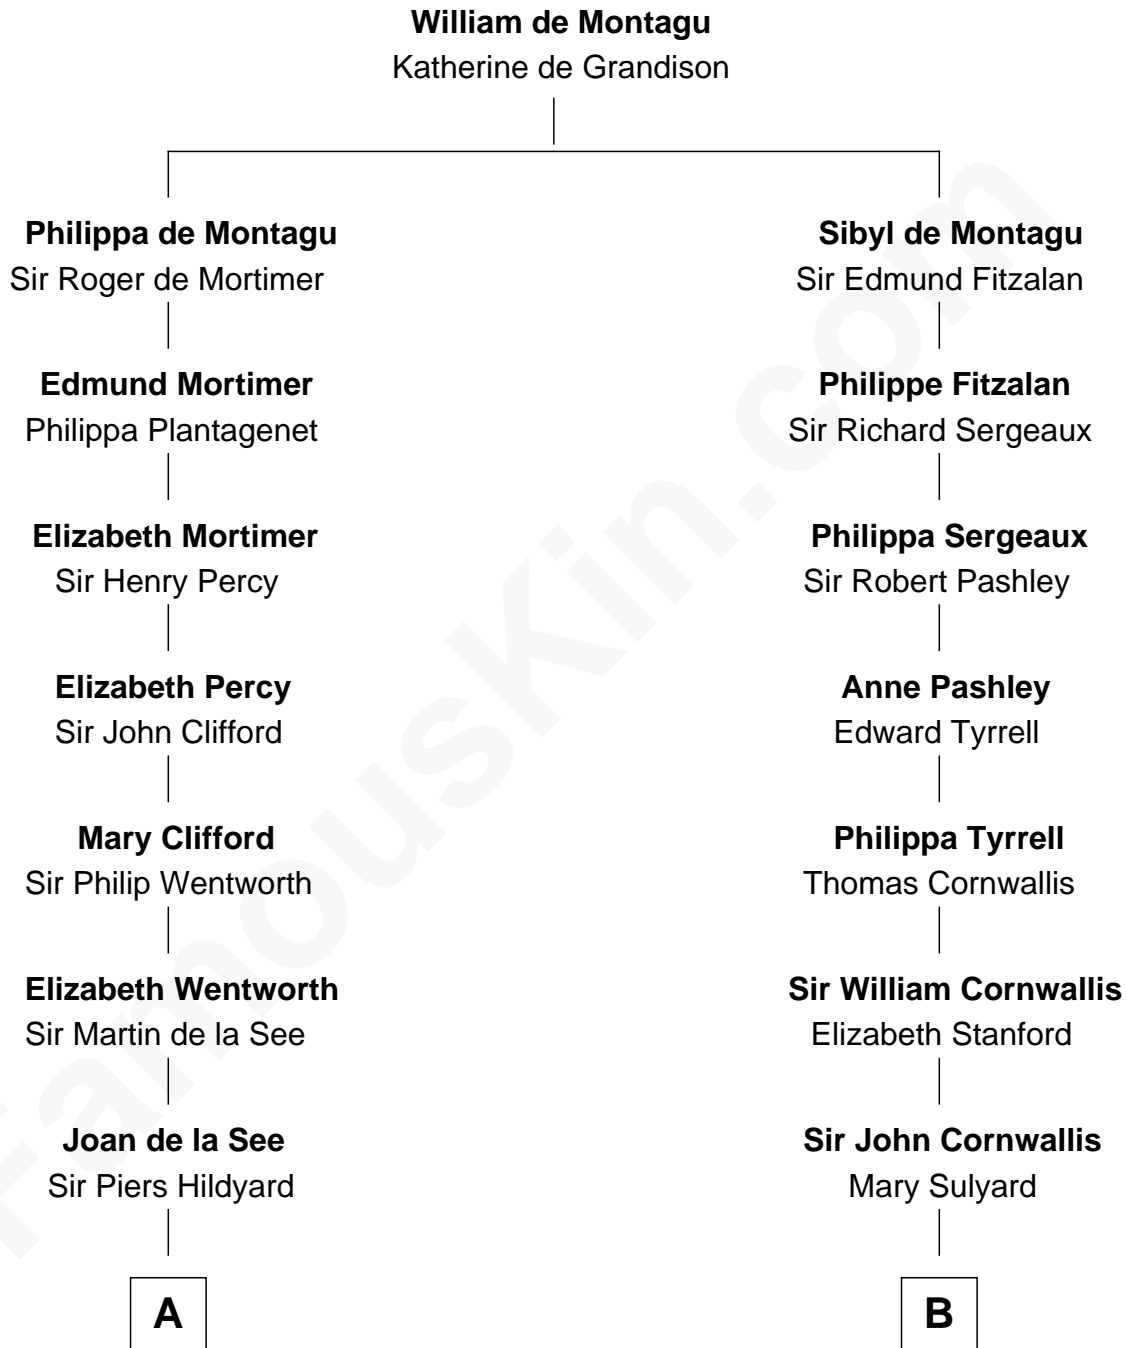

FamousKin.com
Relationship Chart of
Calvin Coolidge
30th U.S. President

17th cousin 3 times removed of
General James Longstreet
Confederate Army - U.S. Civil War

C

—
Sally Briggs Brown

Israel Chase Brewer

—
Sarah Almeda Brewer

Calvin Galusha Coolidge

—
Col. John Calvin Coolidge

Victoria Josephine Moor

—
Calvin Coolidge

30th U.S. President

FamousKin.com