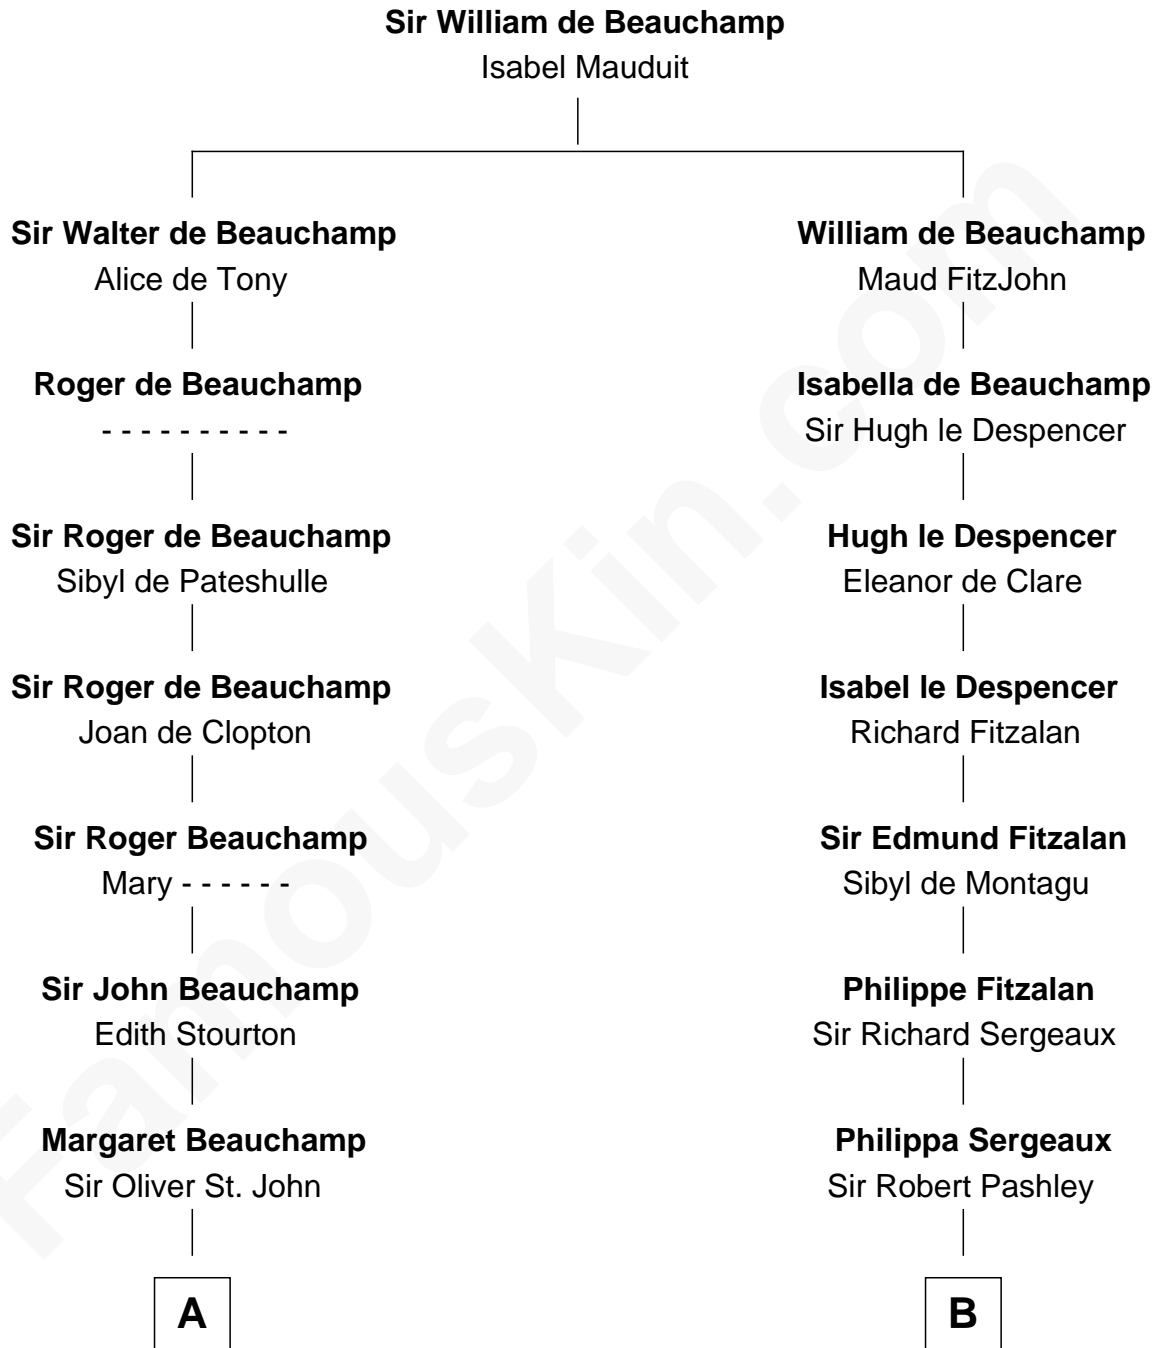

FamousKin.com Relationship Chart of

Calvin Coolidge
30th U.S. President

21st cousin of

General James Longstreet
Confederate Army - U.S. Civil War

C

Nathaniel Davis

Lydia Harwood

Mary Davis

John Dunlap Moor

Hiram Dunlap Moor

Abigail Pinney Franklin

Victoria Josephine Moor

Col. John Calvin Coolidge

Calvin Coolidge

30th U.S. President

D