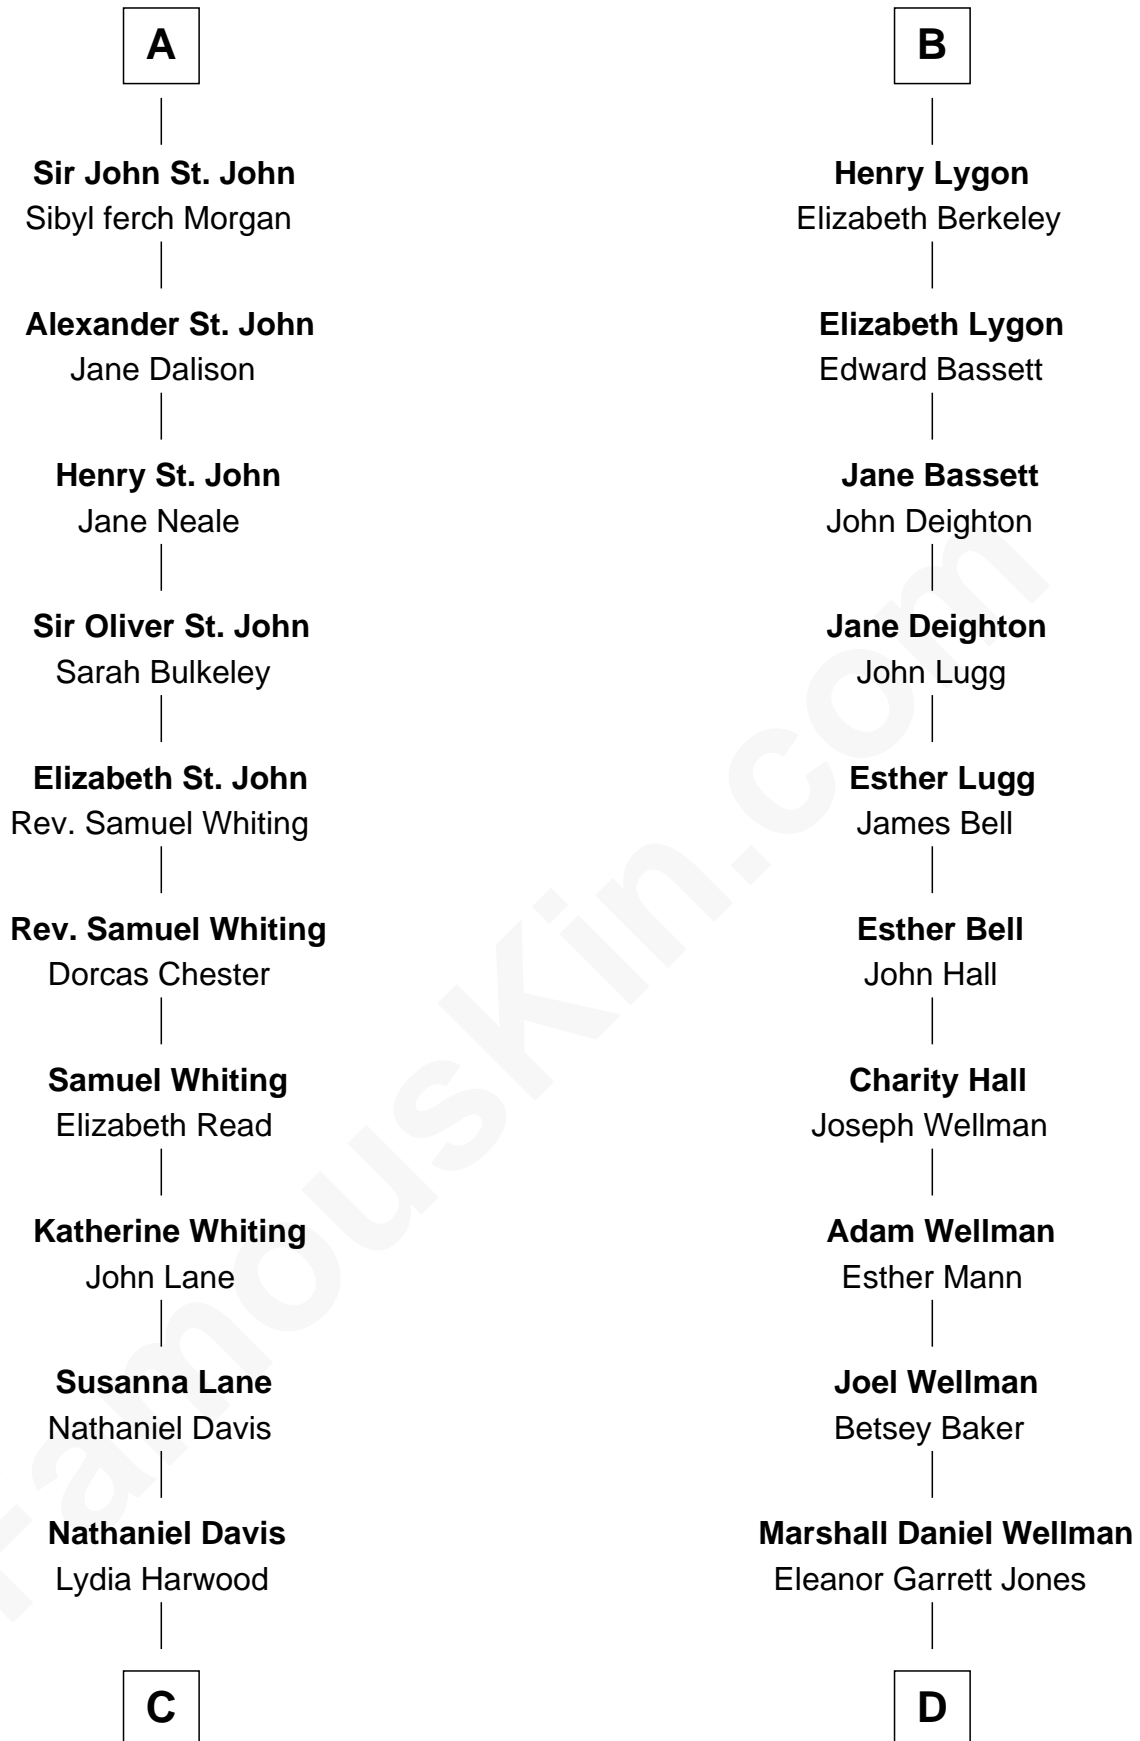

FamousKin.com
Relationship Chart of
Calvin Coolidge
30th U.S. President

18th cousin 2 times removed of
Jack London
Author of "The Call of the Wild"

C

Mary Davis
John Dunlap Moor

Hiram Dunlap Moor
Abigail Pinney Franklin

Victoria Josephine Moor
Col. John Calvin Coolidge

Calvin Coolidge
30th U.S. President

D

Flora Wellman
William Henry Chaney

Jack London
Author of "The Call of the Wild"

FamousKin.com