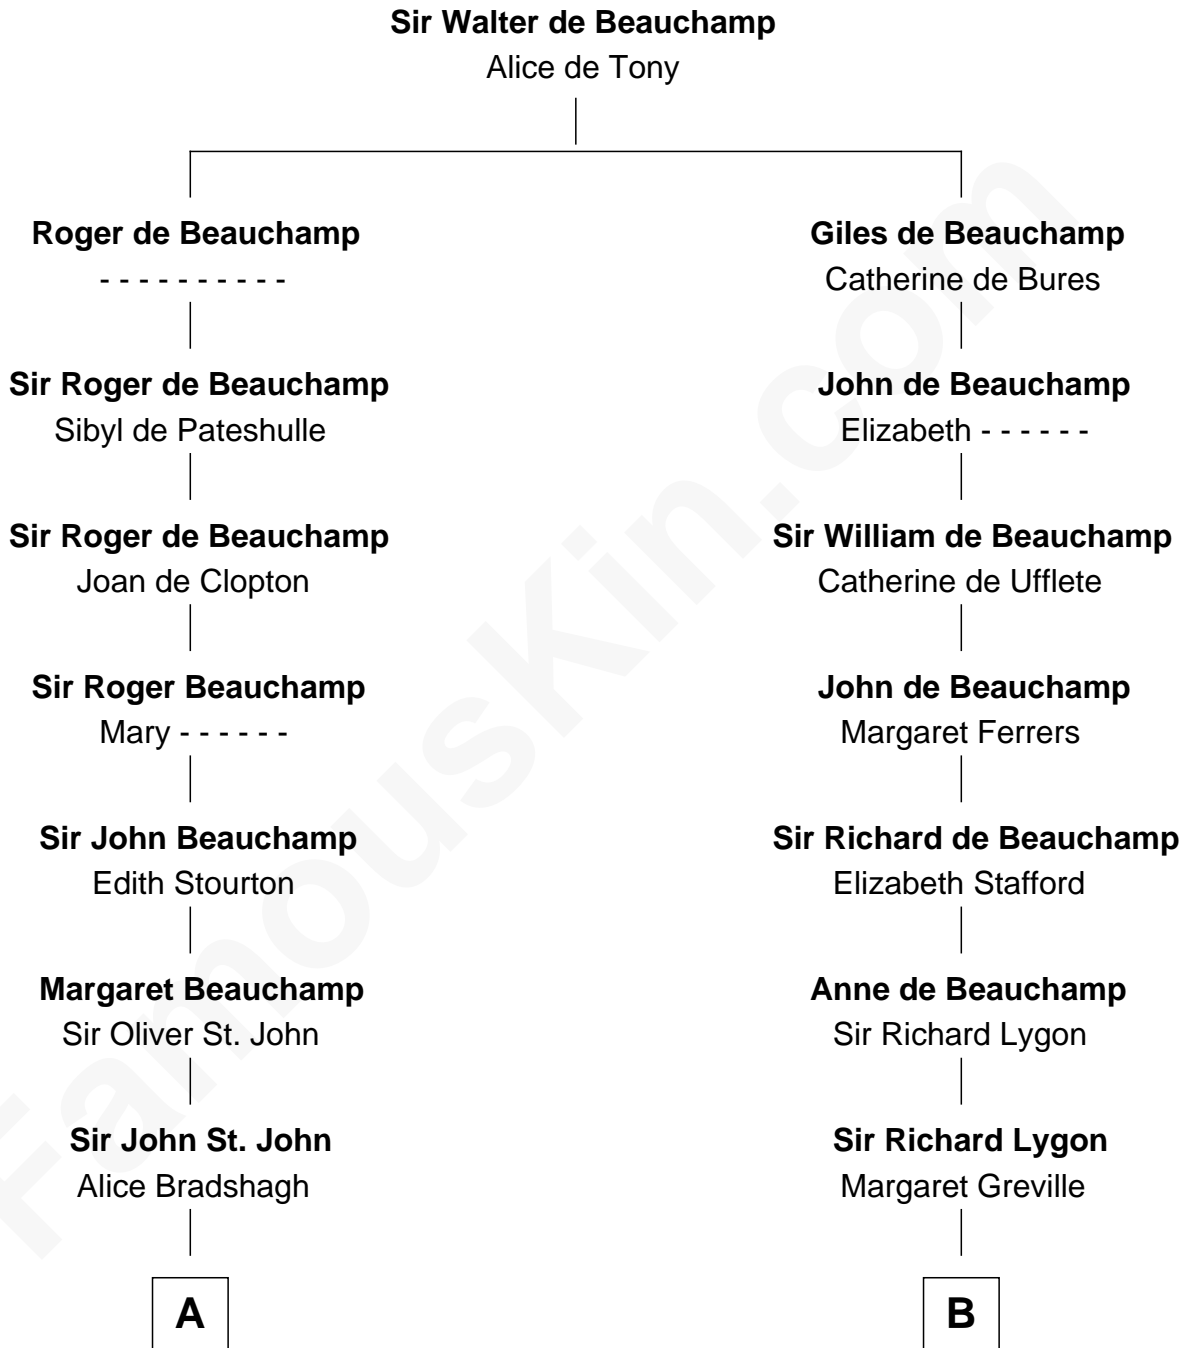

FamousKin.com
Relationship Chart of
Calvin Coolidge
30th U.S. President

18th cousin 2 times removed of
Jack London
Author of "The Call of the Wild"

C

Mary Davis
John Dunlap Moor

Hiram Dunlap Moor
Abigail Pinney Franklin

Victoria Josephine Moor
Col. John Calvin Coolidge

Calvin Coolidge
30th U.S. President

D

Flora Wellman
William Henry Chaney

Jack London
Author of "The Call of the Wild"

FamousKin.com