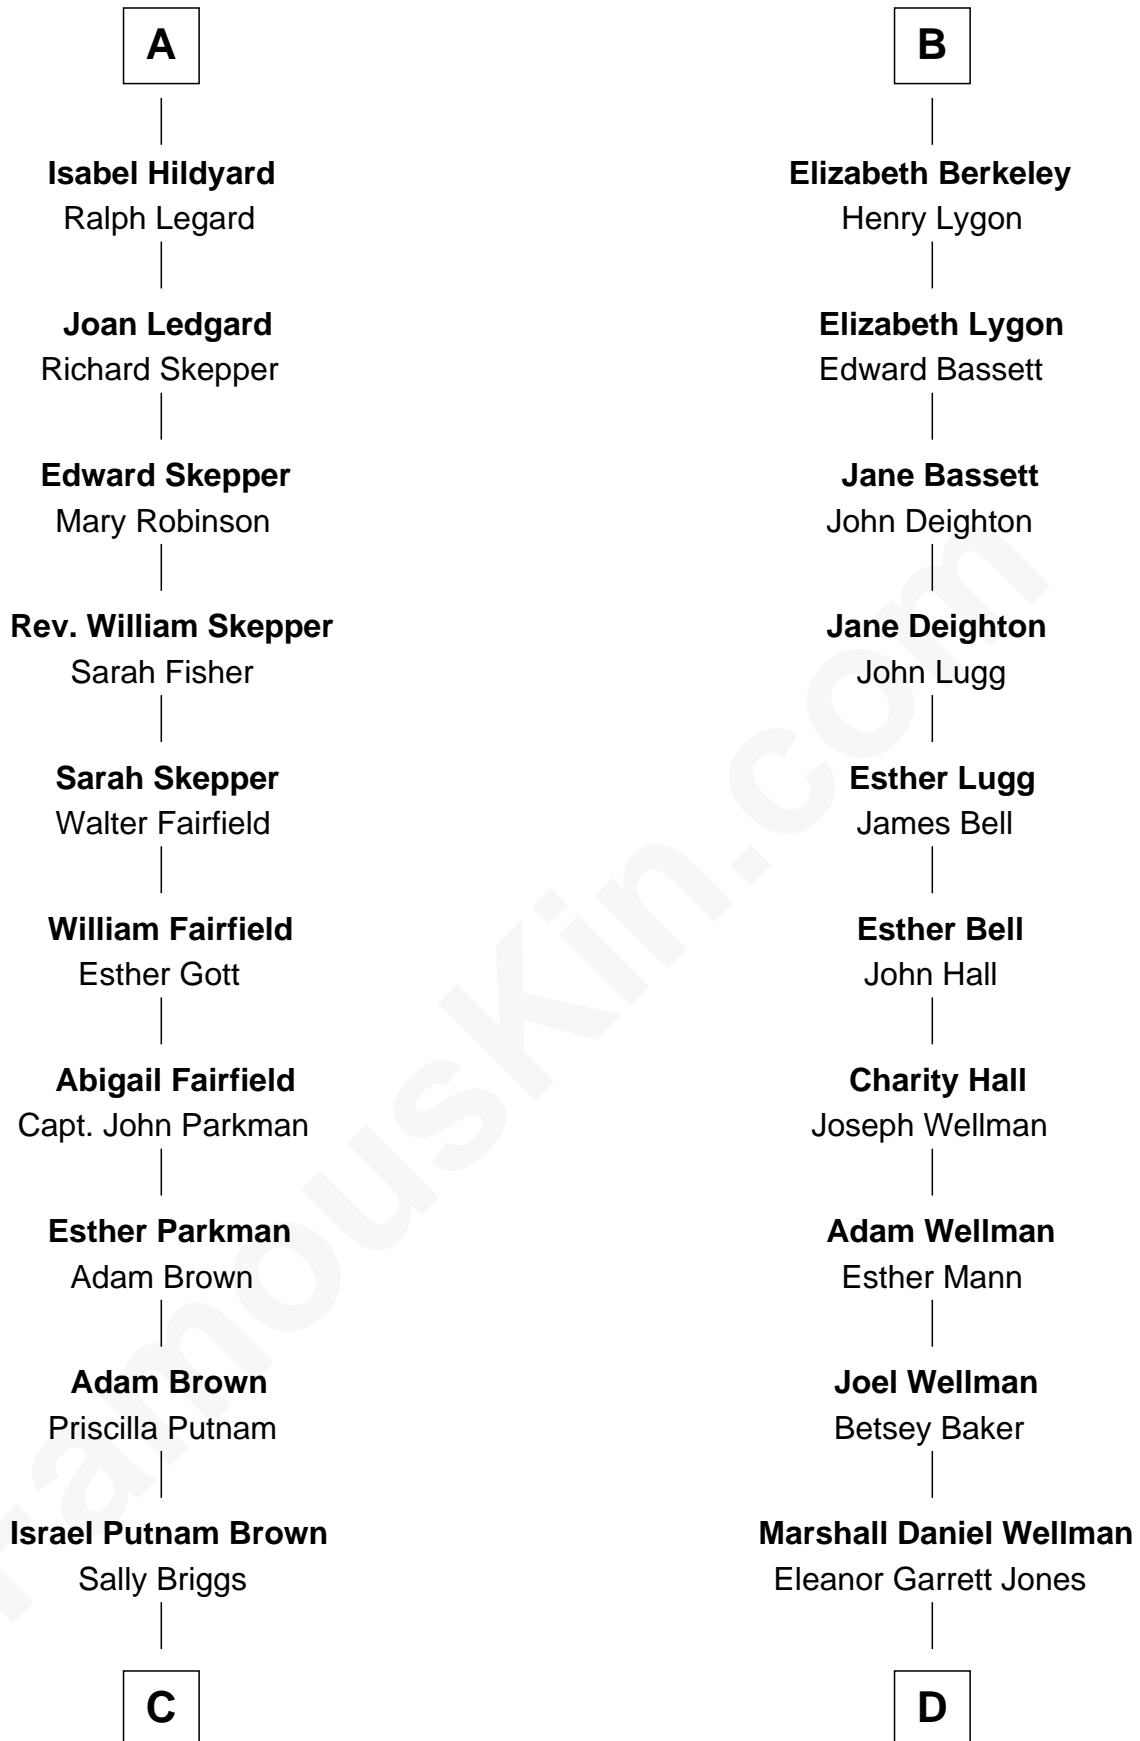

John de Mowbray

**John de Mowbray**

Elizabeth de Segrave

**Sir Thomas Mowbray**

Elizabeth Fitzalan

**Isabel Mowbray**

Sir James Berkeley

**Maurice Berkeley**

Isabel Mead

**Anne Berkeley**

Sir William Dennis

**Isabel Dennis**

Sir John Berkeley

**B**

**C**

**Sally Briggs Brown**  
Israel Chase Brewer

**Sarah Almeda Brewer**  
Calvin Galusha Coolidge

**Col. John Calvin Coolidge**  
Victoria Josephine Moor

**Calvin Coolidge**  
*30th U.S. President*

**D**

**Flora Wellman**  
William Henry Chaney

**Jack London**  
*Author of "The Call of the Wild"*