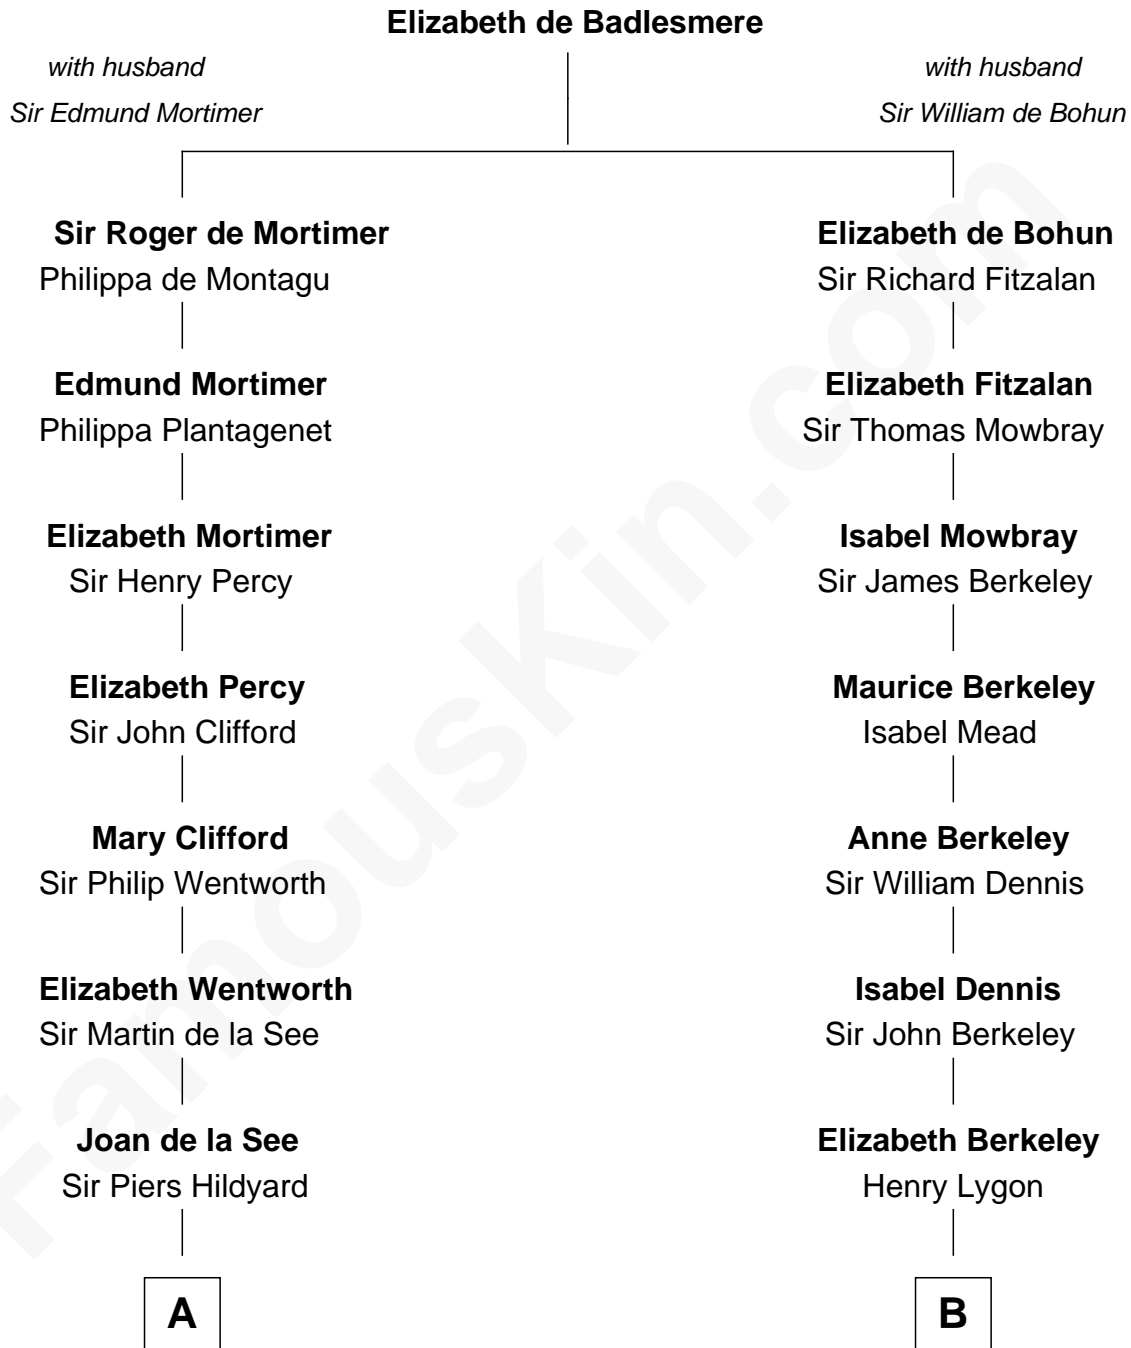

FamousKin.com
Relationship Chart of
Calvin Coolidge
30th U.S. President

17th cousin 3 times removed of
Jack London
Author of "The Call of the Wild"

C

—
Sally Briggs Brown

Israel Chase Brewer

—
Sarah Almeda Brewer

Calvin Galusha Coolidge

—
Col. John Calvin Coolidge

Victoria Josephine Moor

—
Calvin Coolidge

30th U.S. President

FamousKin.com