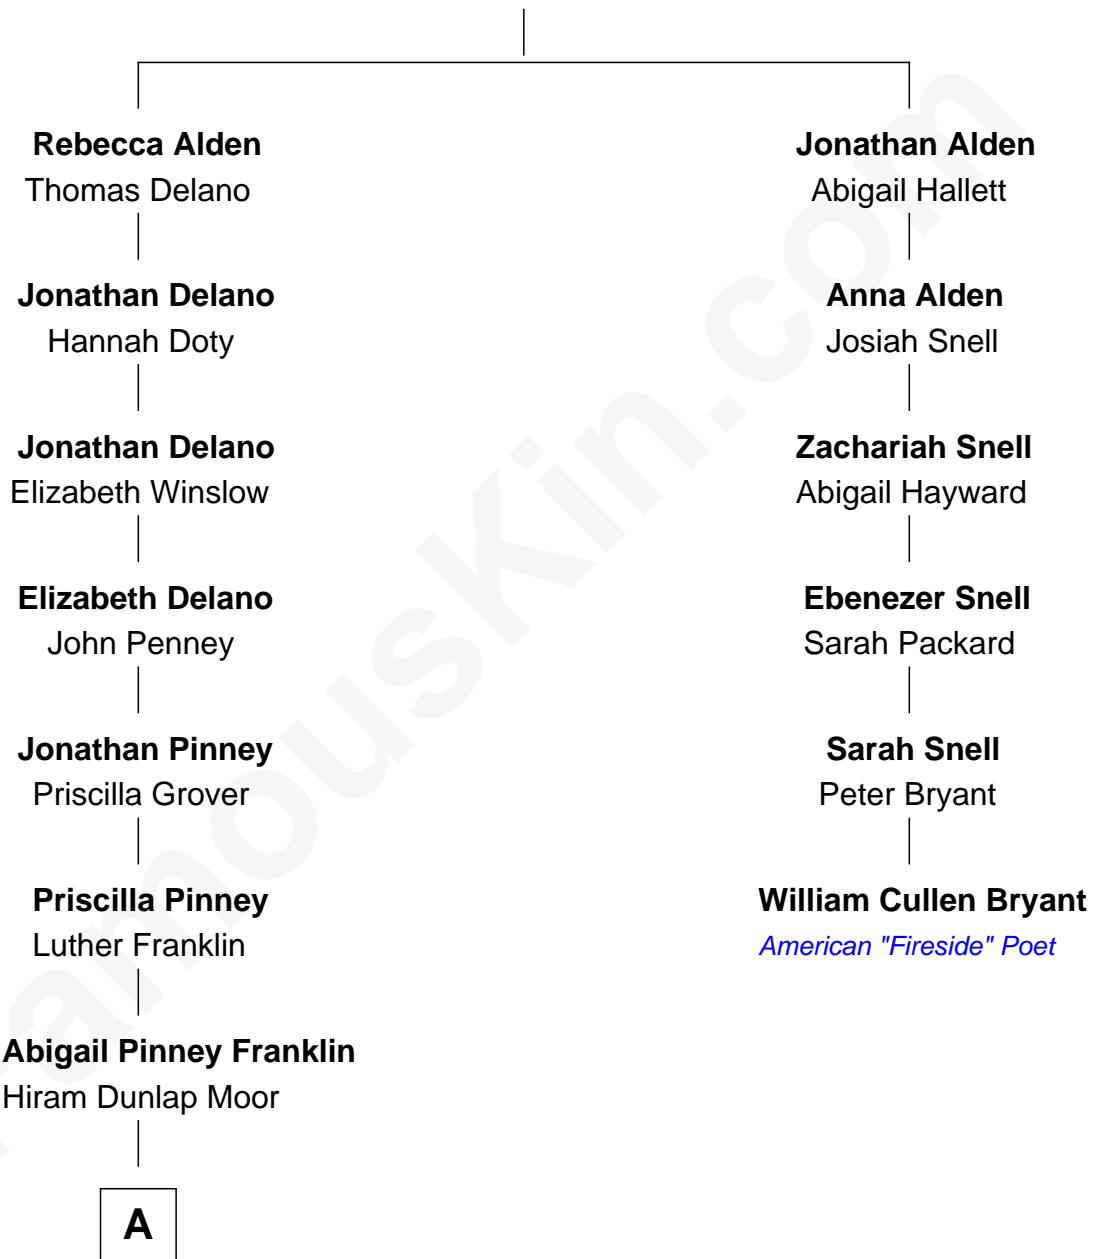

FamousKin.com Relationship Chart of

Calvin Coolidge

30th U.S. President

5th cousin 3 times removed of

William Cullen Bryant

American "Fireside" Poet

John Alden
Priscilla Mullins

A

Victoria Josephine Moor
Col. John Calvin Coolidge

Calvin Coolidge
30th U.S. President

FamousKin.com