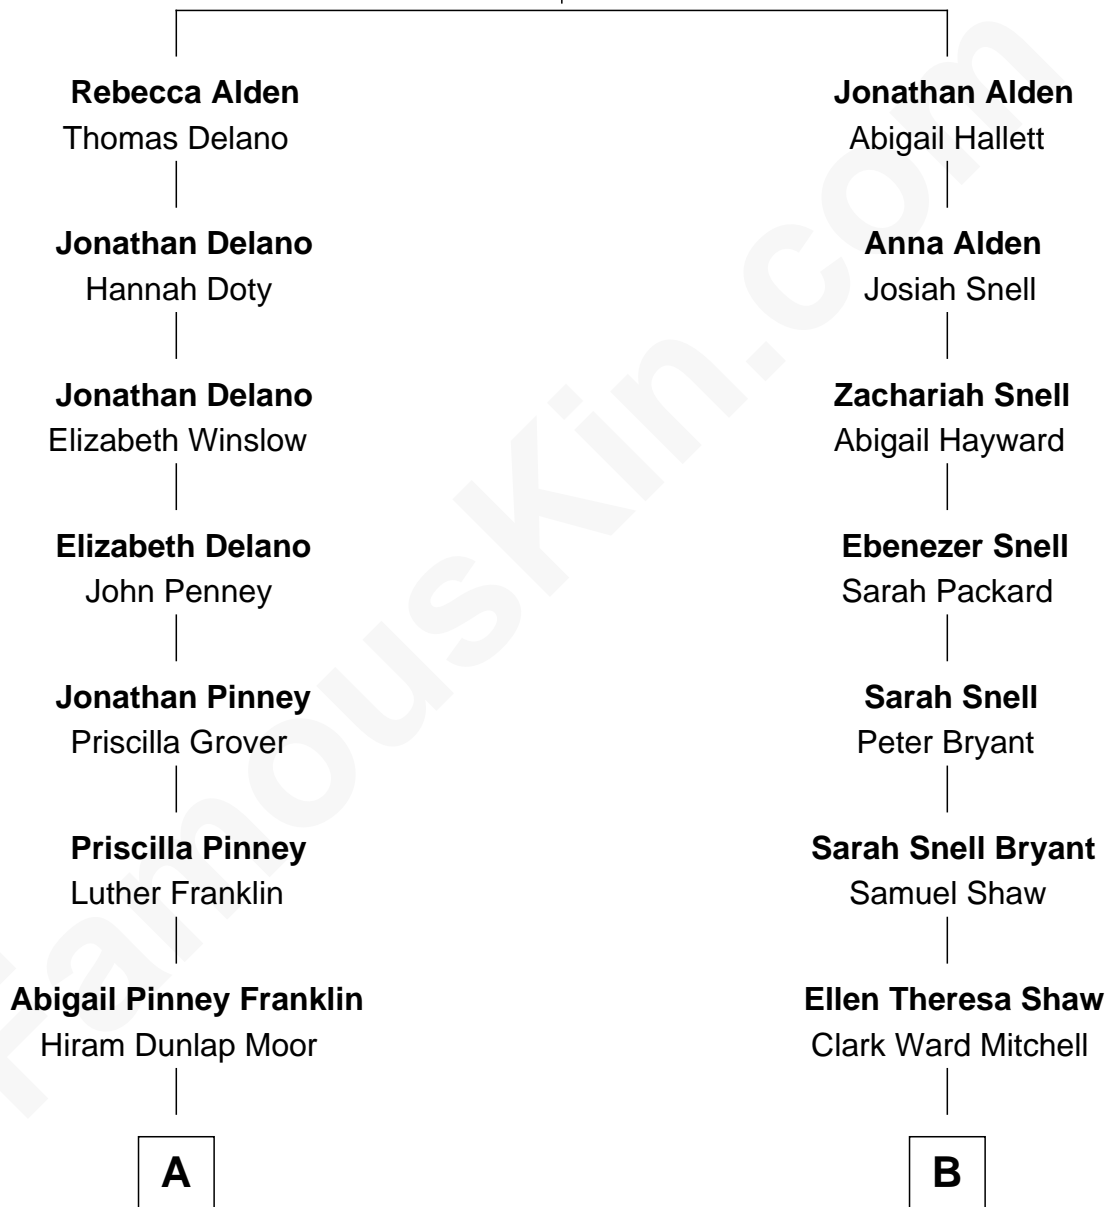

FamousKin.com Relationship Chart of

Calvin Coolidge

30th U.S. President

8th cousin 1 time removed of

Julia Child

American Chef, Author and TV Personality

John Alden
Priscilla Mullins

A

Victoria Josephine Moor
Col. John Calvin Coolidge

Calvin Coolidge
30th U.S. President

B

Julia Clark Mitchell
Byron Weston

Julia Carolyn Weston
John McWilliams

Julia Child
Chef, Author and TV Personality