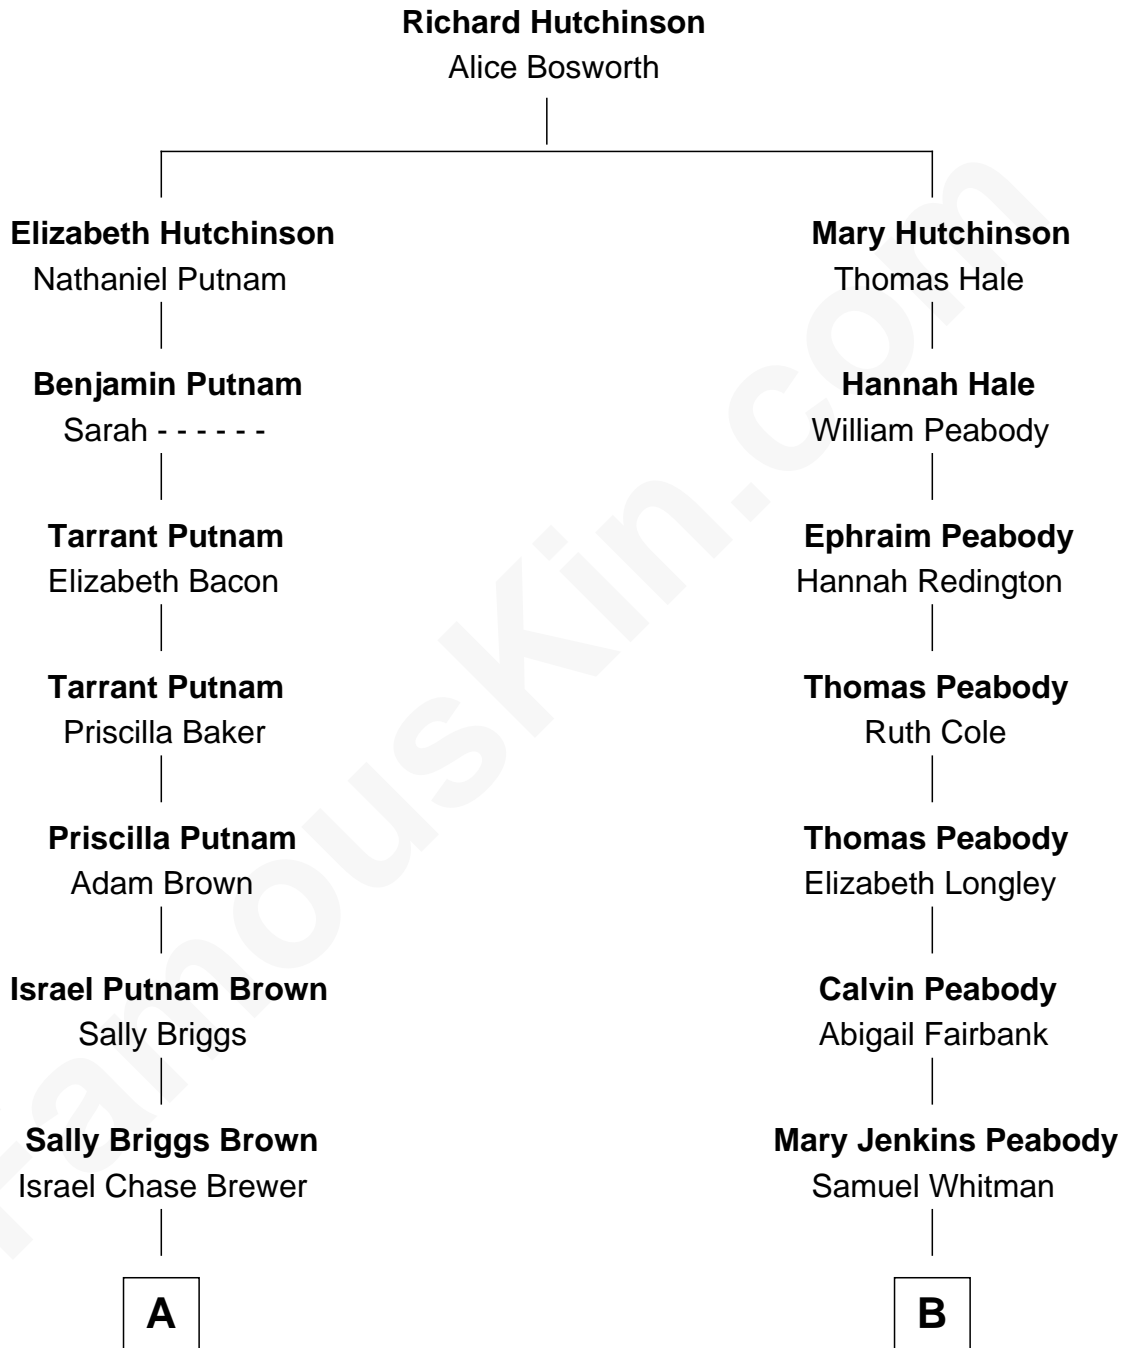

FamousKin.com Relationship Chart of

Calvin Coolidge

30th U.S. President

9th cousin 2 times removed of

Grace Slick

Singer, Songwriter - Jefferson Airplane

A

Sarah Almeda Brewer
Calvin Galusha Coolidge

Col. John Calvin Coolidge
Victoria Josephine Moor

Calvin Coolidge
30th U.S. President

B

Perrin Beza Whitman
Priscilla Mace Parker

Elizabeth Auzelia Whitman
Henry Kelso Barnett

Marcus Whitman Barnett
Mary Sue Neill

Virginia Barnett
Ivan Wilford Wing

Grace Slick
Singer, Songwriter - Jefferson Airplane

FamousKin.com