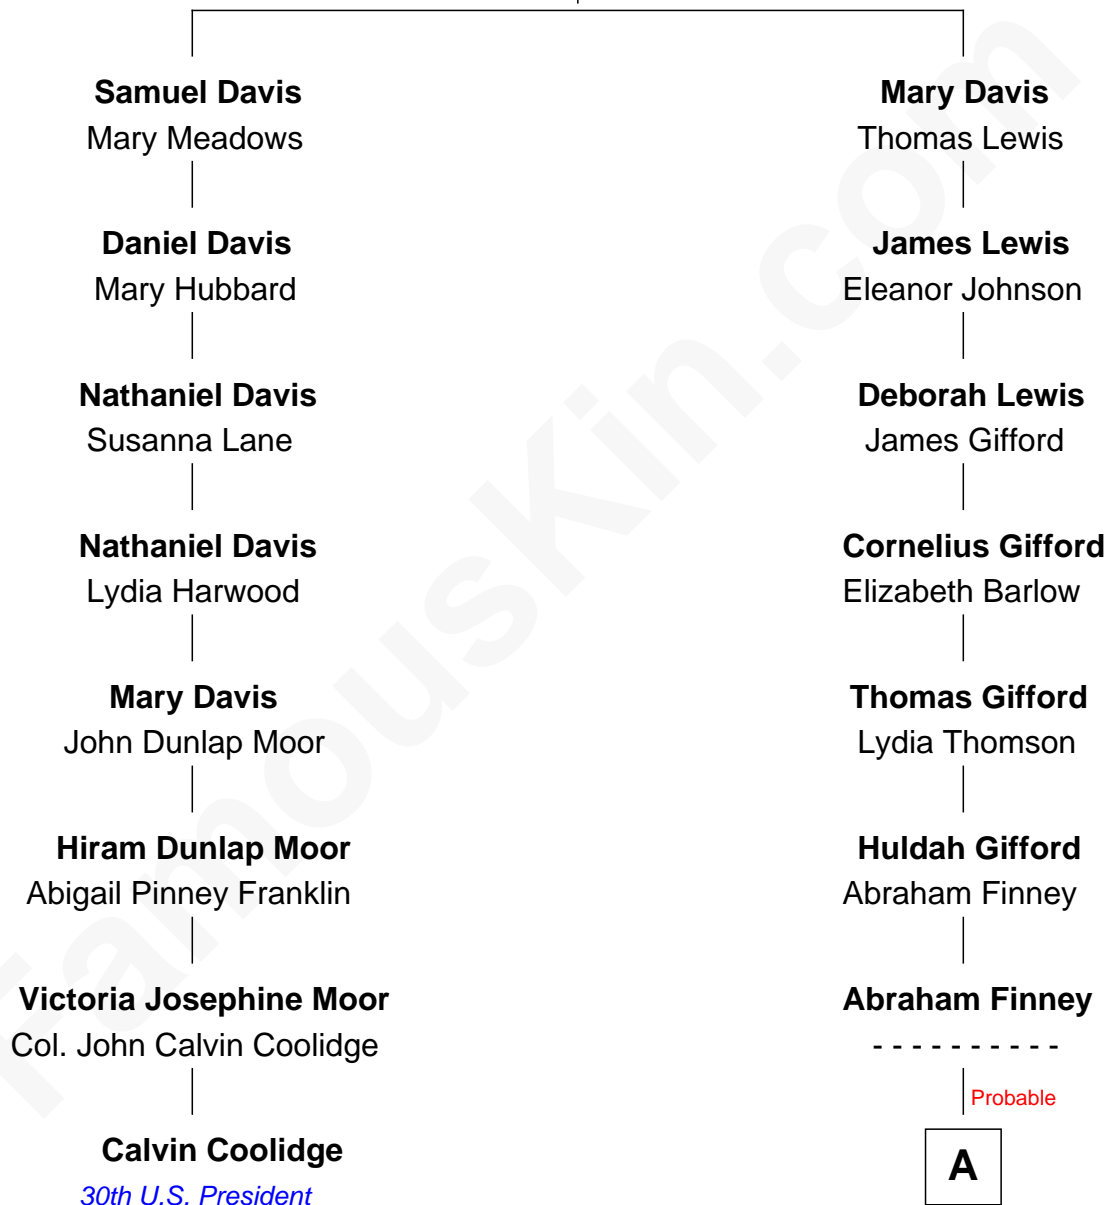

FamousKin.com Relationship Chart of

Calvin Coolidge

30th U.S. President

7th cousin 4 times removed of

Carl Wilson

Co-Founder of The Beach Boys

Dolor Davis
Margery Willard

A

—
Eli Barnum Finney
Ellen Celia Coughlin

—
Albert H. Finney
Elnora Brass

—
Ruth Edna Finney
Carl Arie Korthof

—
Audree Neva Korthof
Murray Gage Wilson

—
Carl Wilson
Co-Founder of The Beach Boys

FamousKin.com