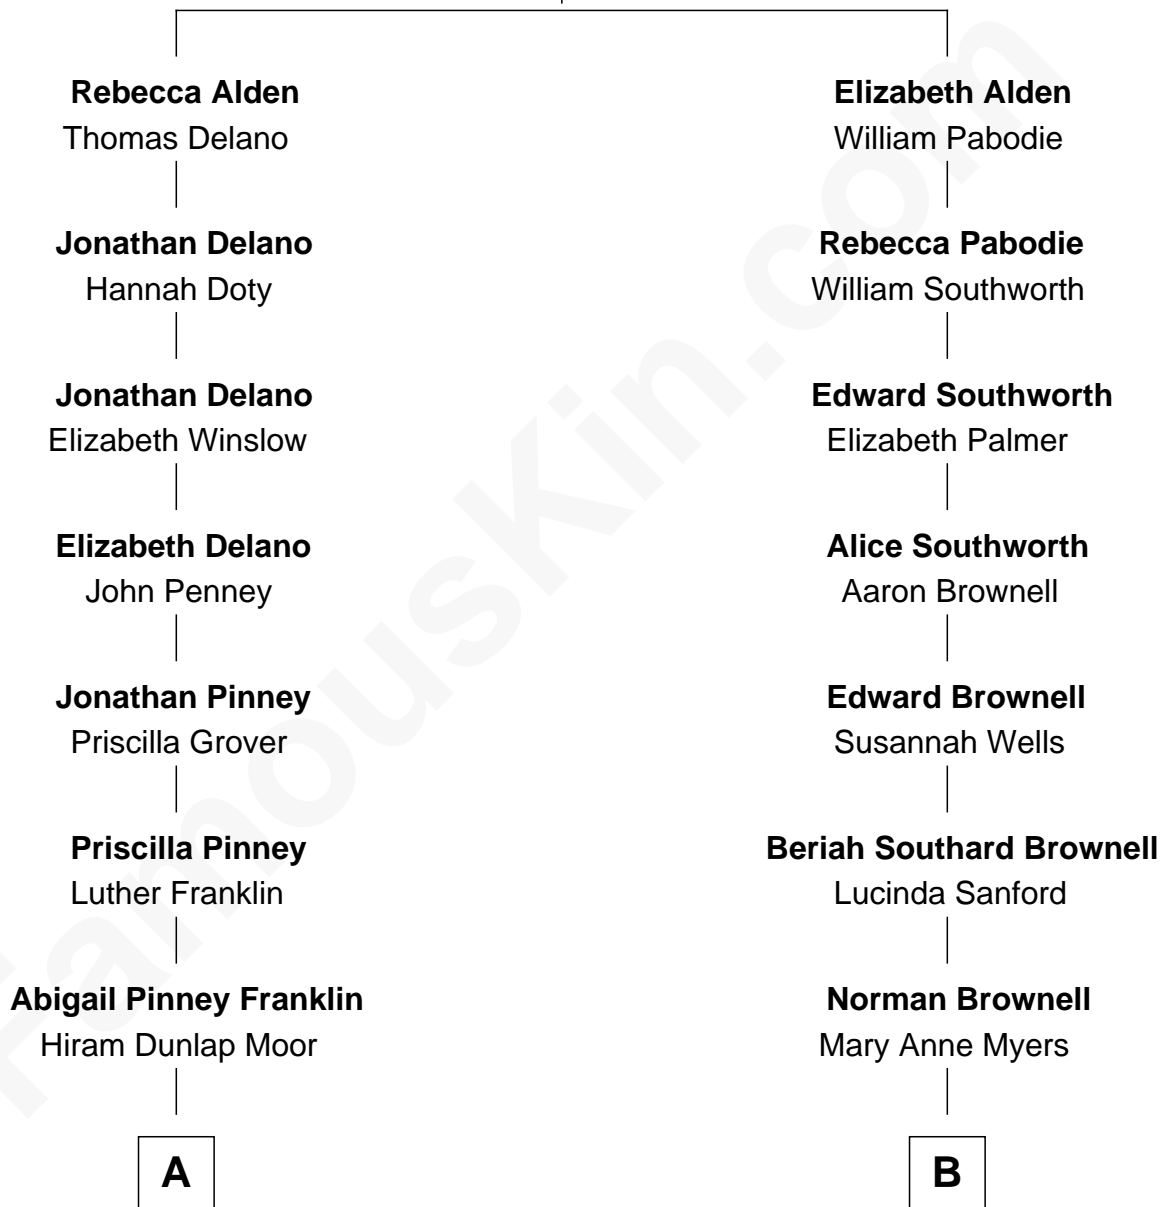

# FamousKin.com Relationship Chart of

**Calvin Coolidge**

*30th U.S. President*

8th cousin 4 times removed of

**Josh Brolin**

*TV and Movie Actor*

**John Alden**  
Priscilla Mullins

**A**

**Victoria Josephine Moor**  
Col. John Calvin Coolidge

**Calvin Coolidge**  
*30th U.S. President*

**B**

**Albert Sanford Brownell**  
Angeline Augusta Wetherbee

Adopted

**Helen Aline Brownell**  
Ozro Edward Mansur