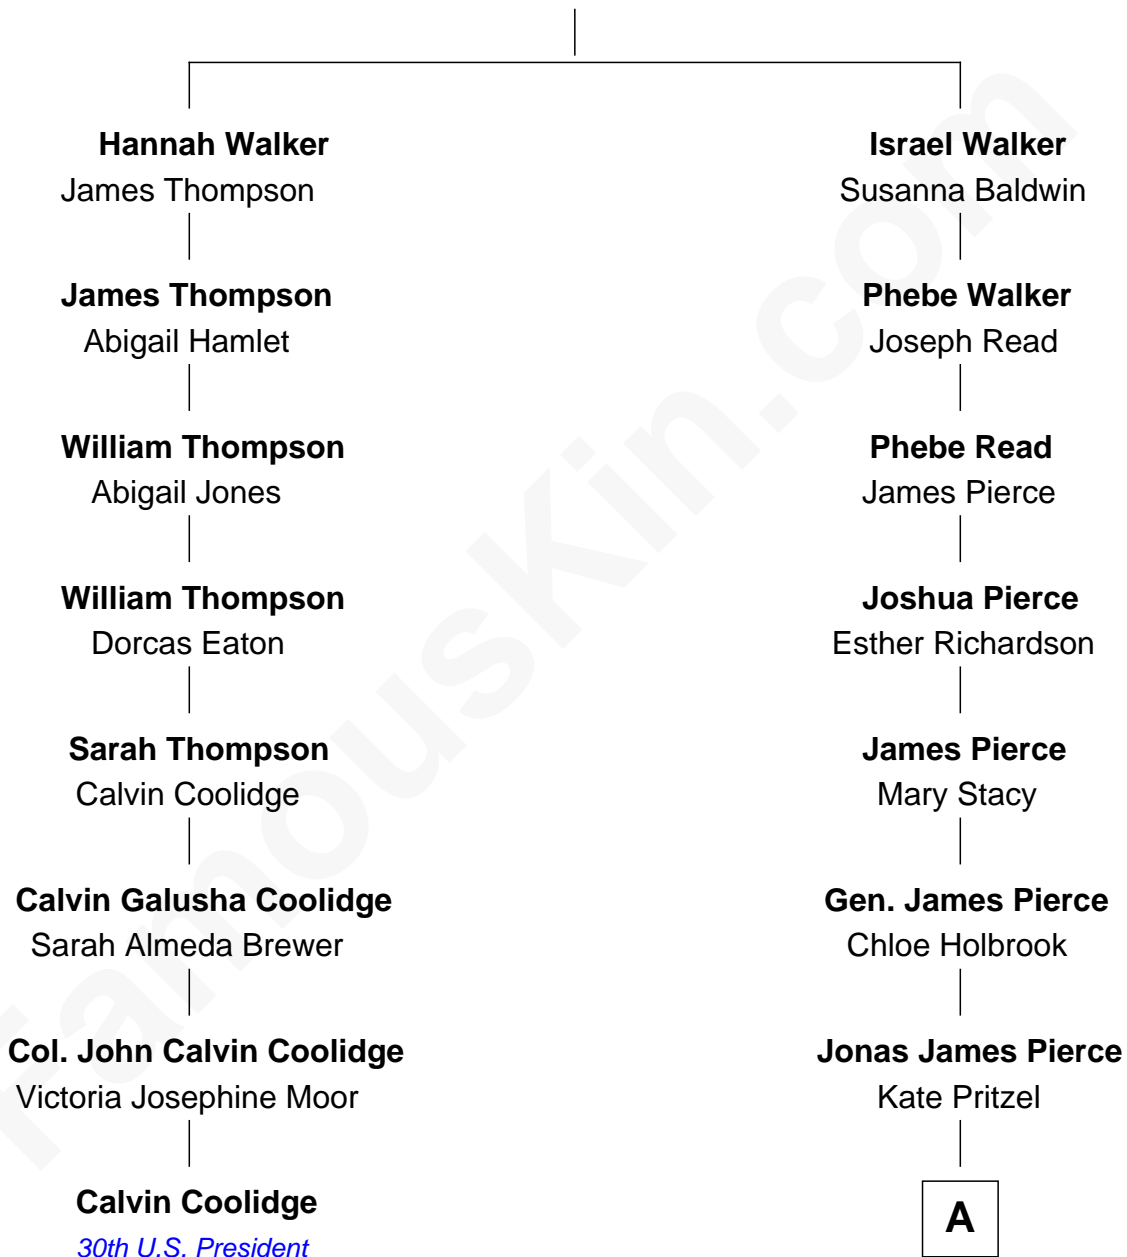

FamousKin.com Relationship Chart of

Calvin Coolidge

30th U.S. President

7th cousin 3 times removed of

Jeb Bush

43rd Governor of Florida

Samuel Walker

A

|
Scott Pierce

Mabel Marvin

|
Marvin Pierce

Pauline Robinson

|
Barbara Pierce

George Herbert Walker Bush

|
Jeb Bush

43rd Governor of Florida