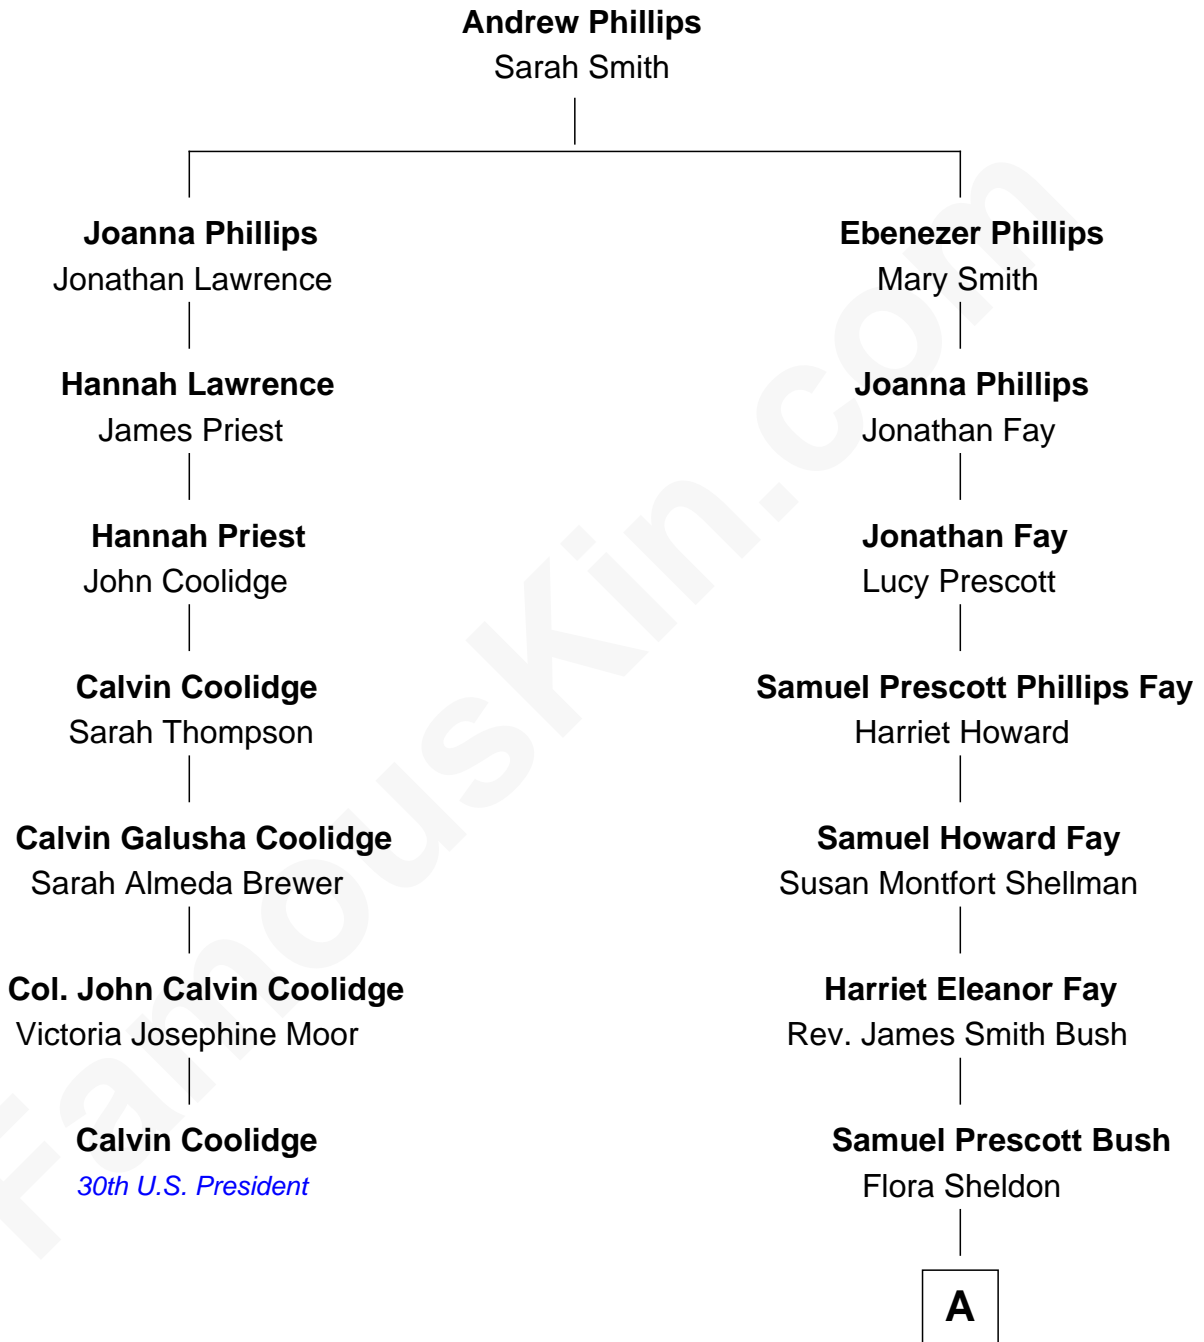

FamousKin.com Relationship Chart of

Calvin Coolidge

30th U.S. President

6th cousin 3 times removed of

Jeb Bush

43rd Governor of Florida

A

Prescott Sheldon Bush

Dorothy Wear Walker

George Herbert Walker Bush

Barbara Pierce

Jeb Bush

43rd Governor of Florida

FamousKin.com