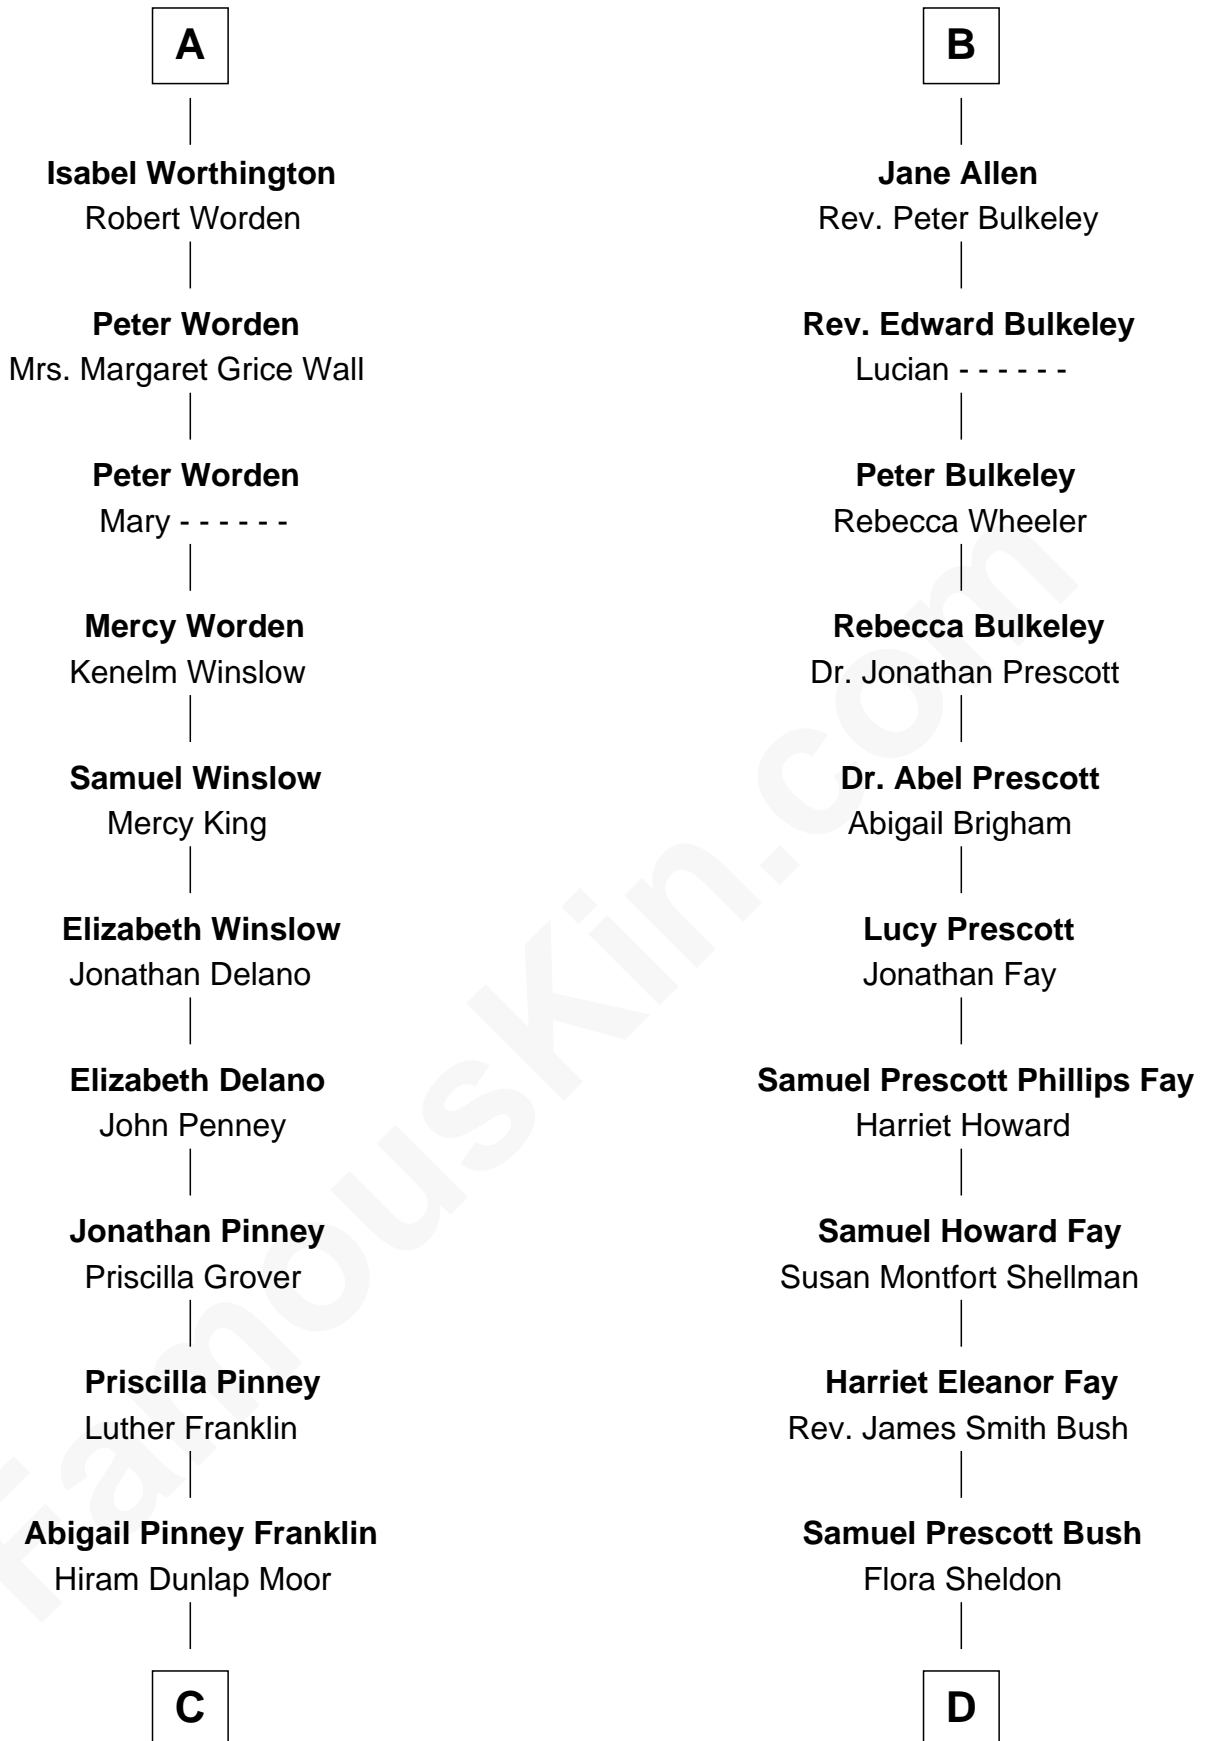

FamousKin.com Relationship Chart of

Calvin Coolidge

30th U.S. President

18th cousin 1 time removed of

Jeb Bush

43rd Governor of Florida

C

Victoria Josephine Moor
Col. John Calvin Coolidge

Calvin Coolidge
30th U.S. President

D

Prescott Sheldon Bush
Dorothy Wear Walker

George Herbert Walker Bush
Barbara Pierce

Jeb Bush
43rd Governor of Florida

FamousKin.com